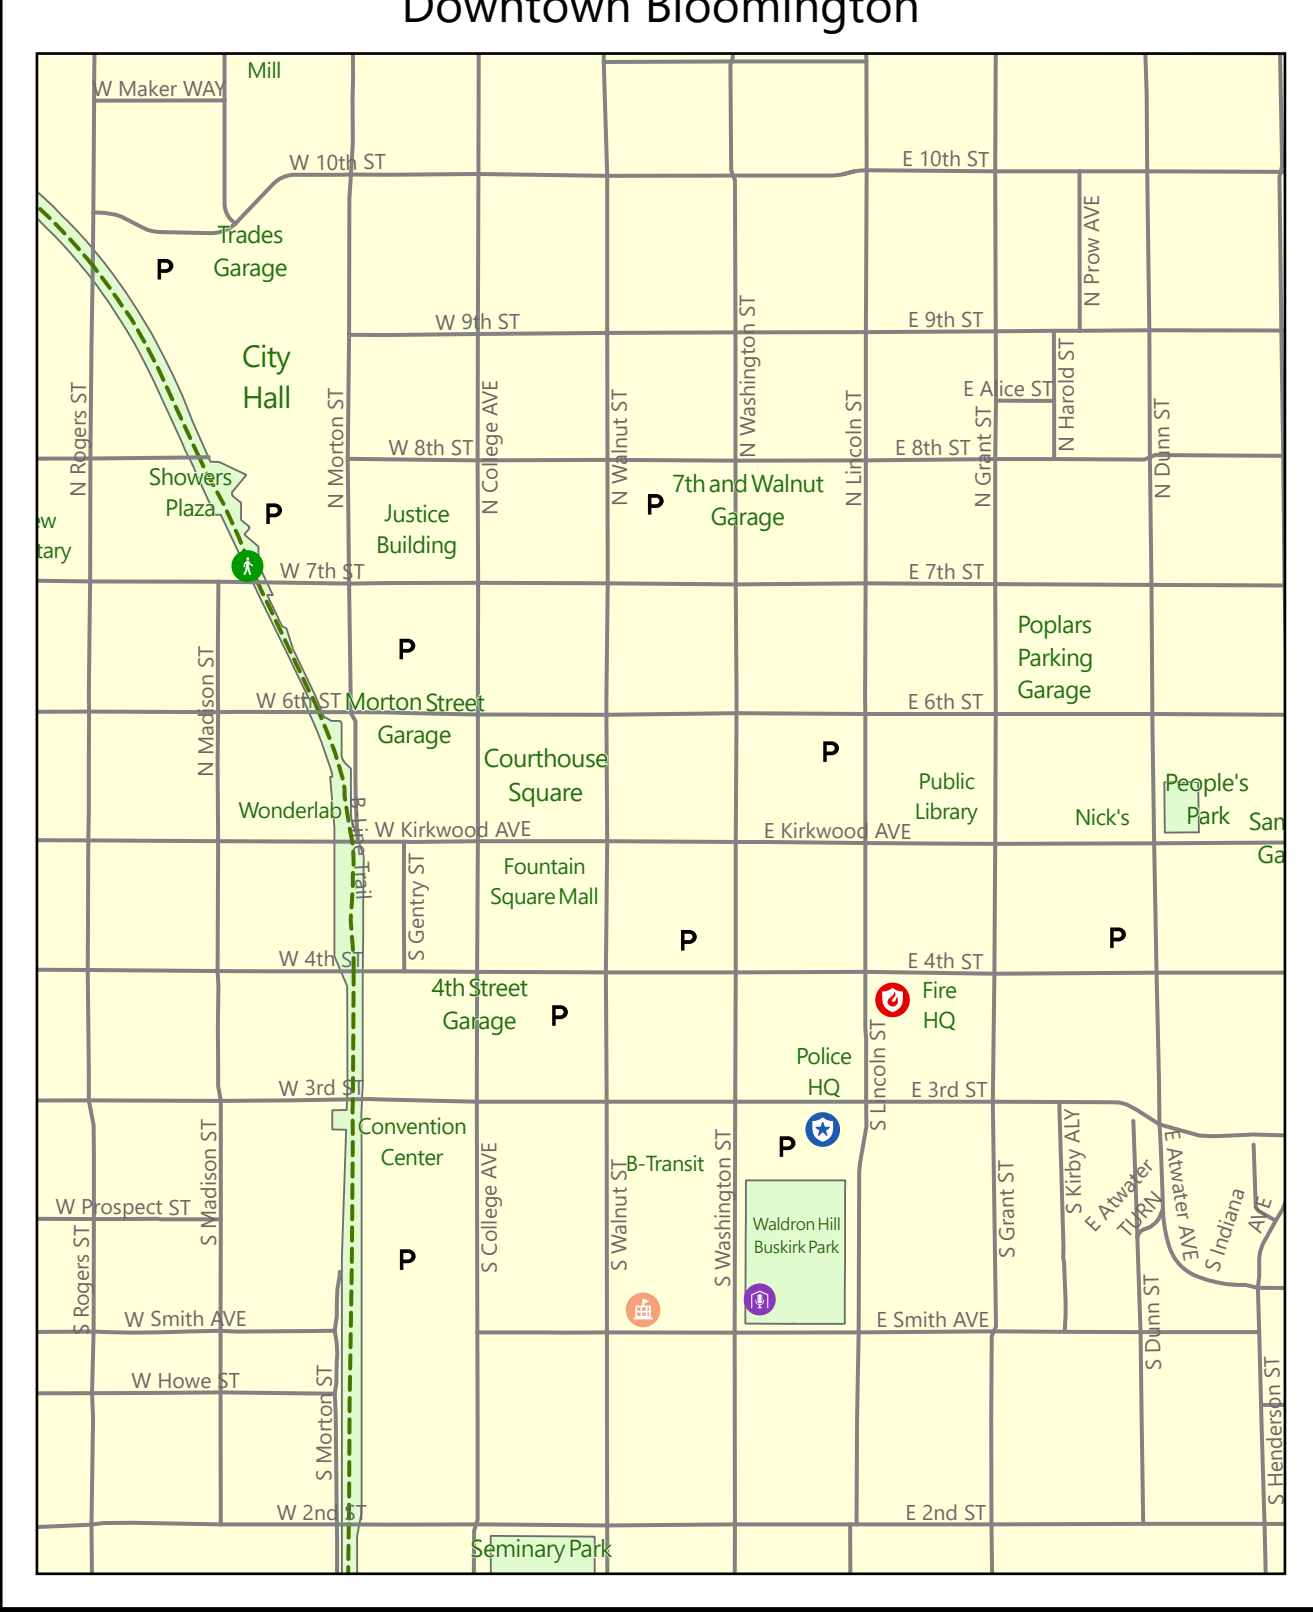

Map Legend

- Schools
- Parks & Rec Facilities
- Fire Station
- Government Offices/Operations
- Trails
- Parking
- Police Station
- Public Safety Training Facility
- Multise Trails
- Bloomington Municipal Boundary
- IU Campus Area
- Bloomington Parks
- Township Boundaries