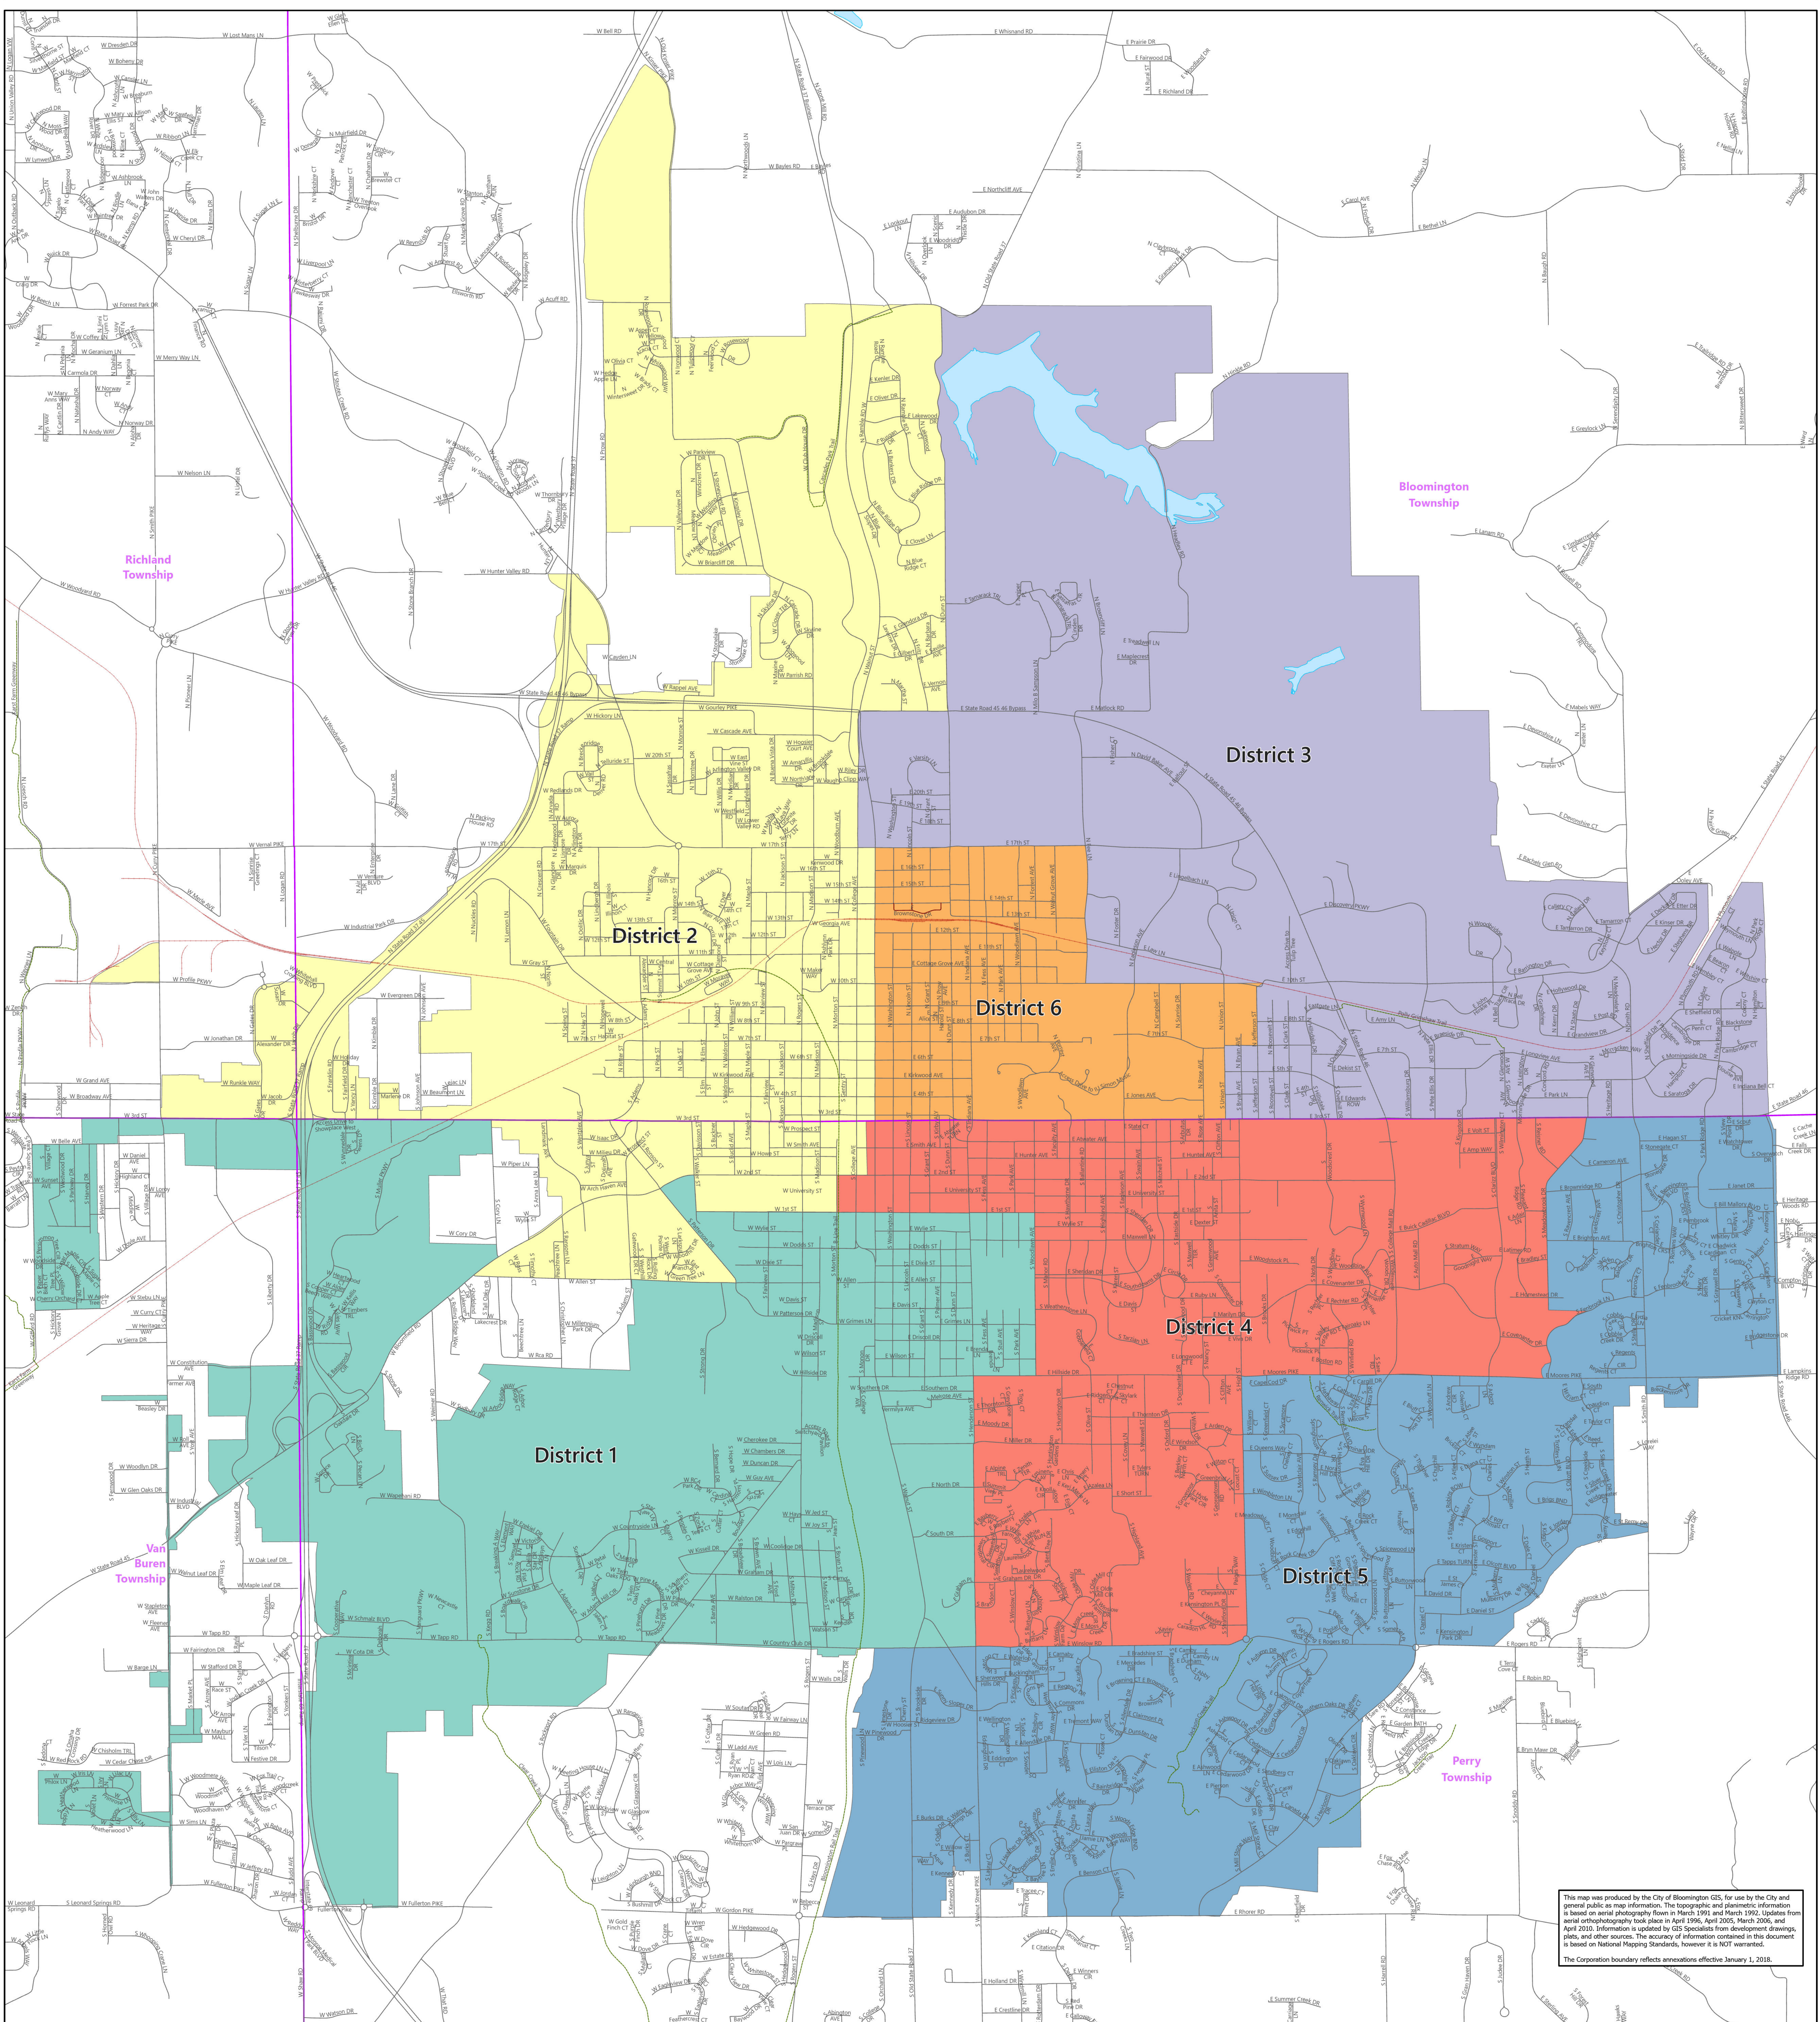

City Council Members

At Large: Isak Nti Asare	District 1: Isabel Piedmont-Smith	District 4: Dave Rollo
At Large: Matt Flaherty	District 2: Kate Rosenbarger	District 5: Courtney Daily
At Large: Andy Ruff	District 3: Hopi Stosberg	District 6: Sydney Zulich