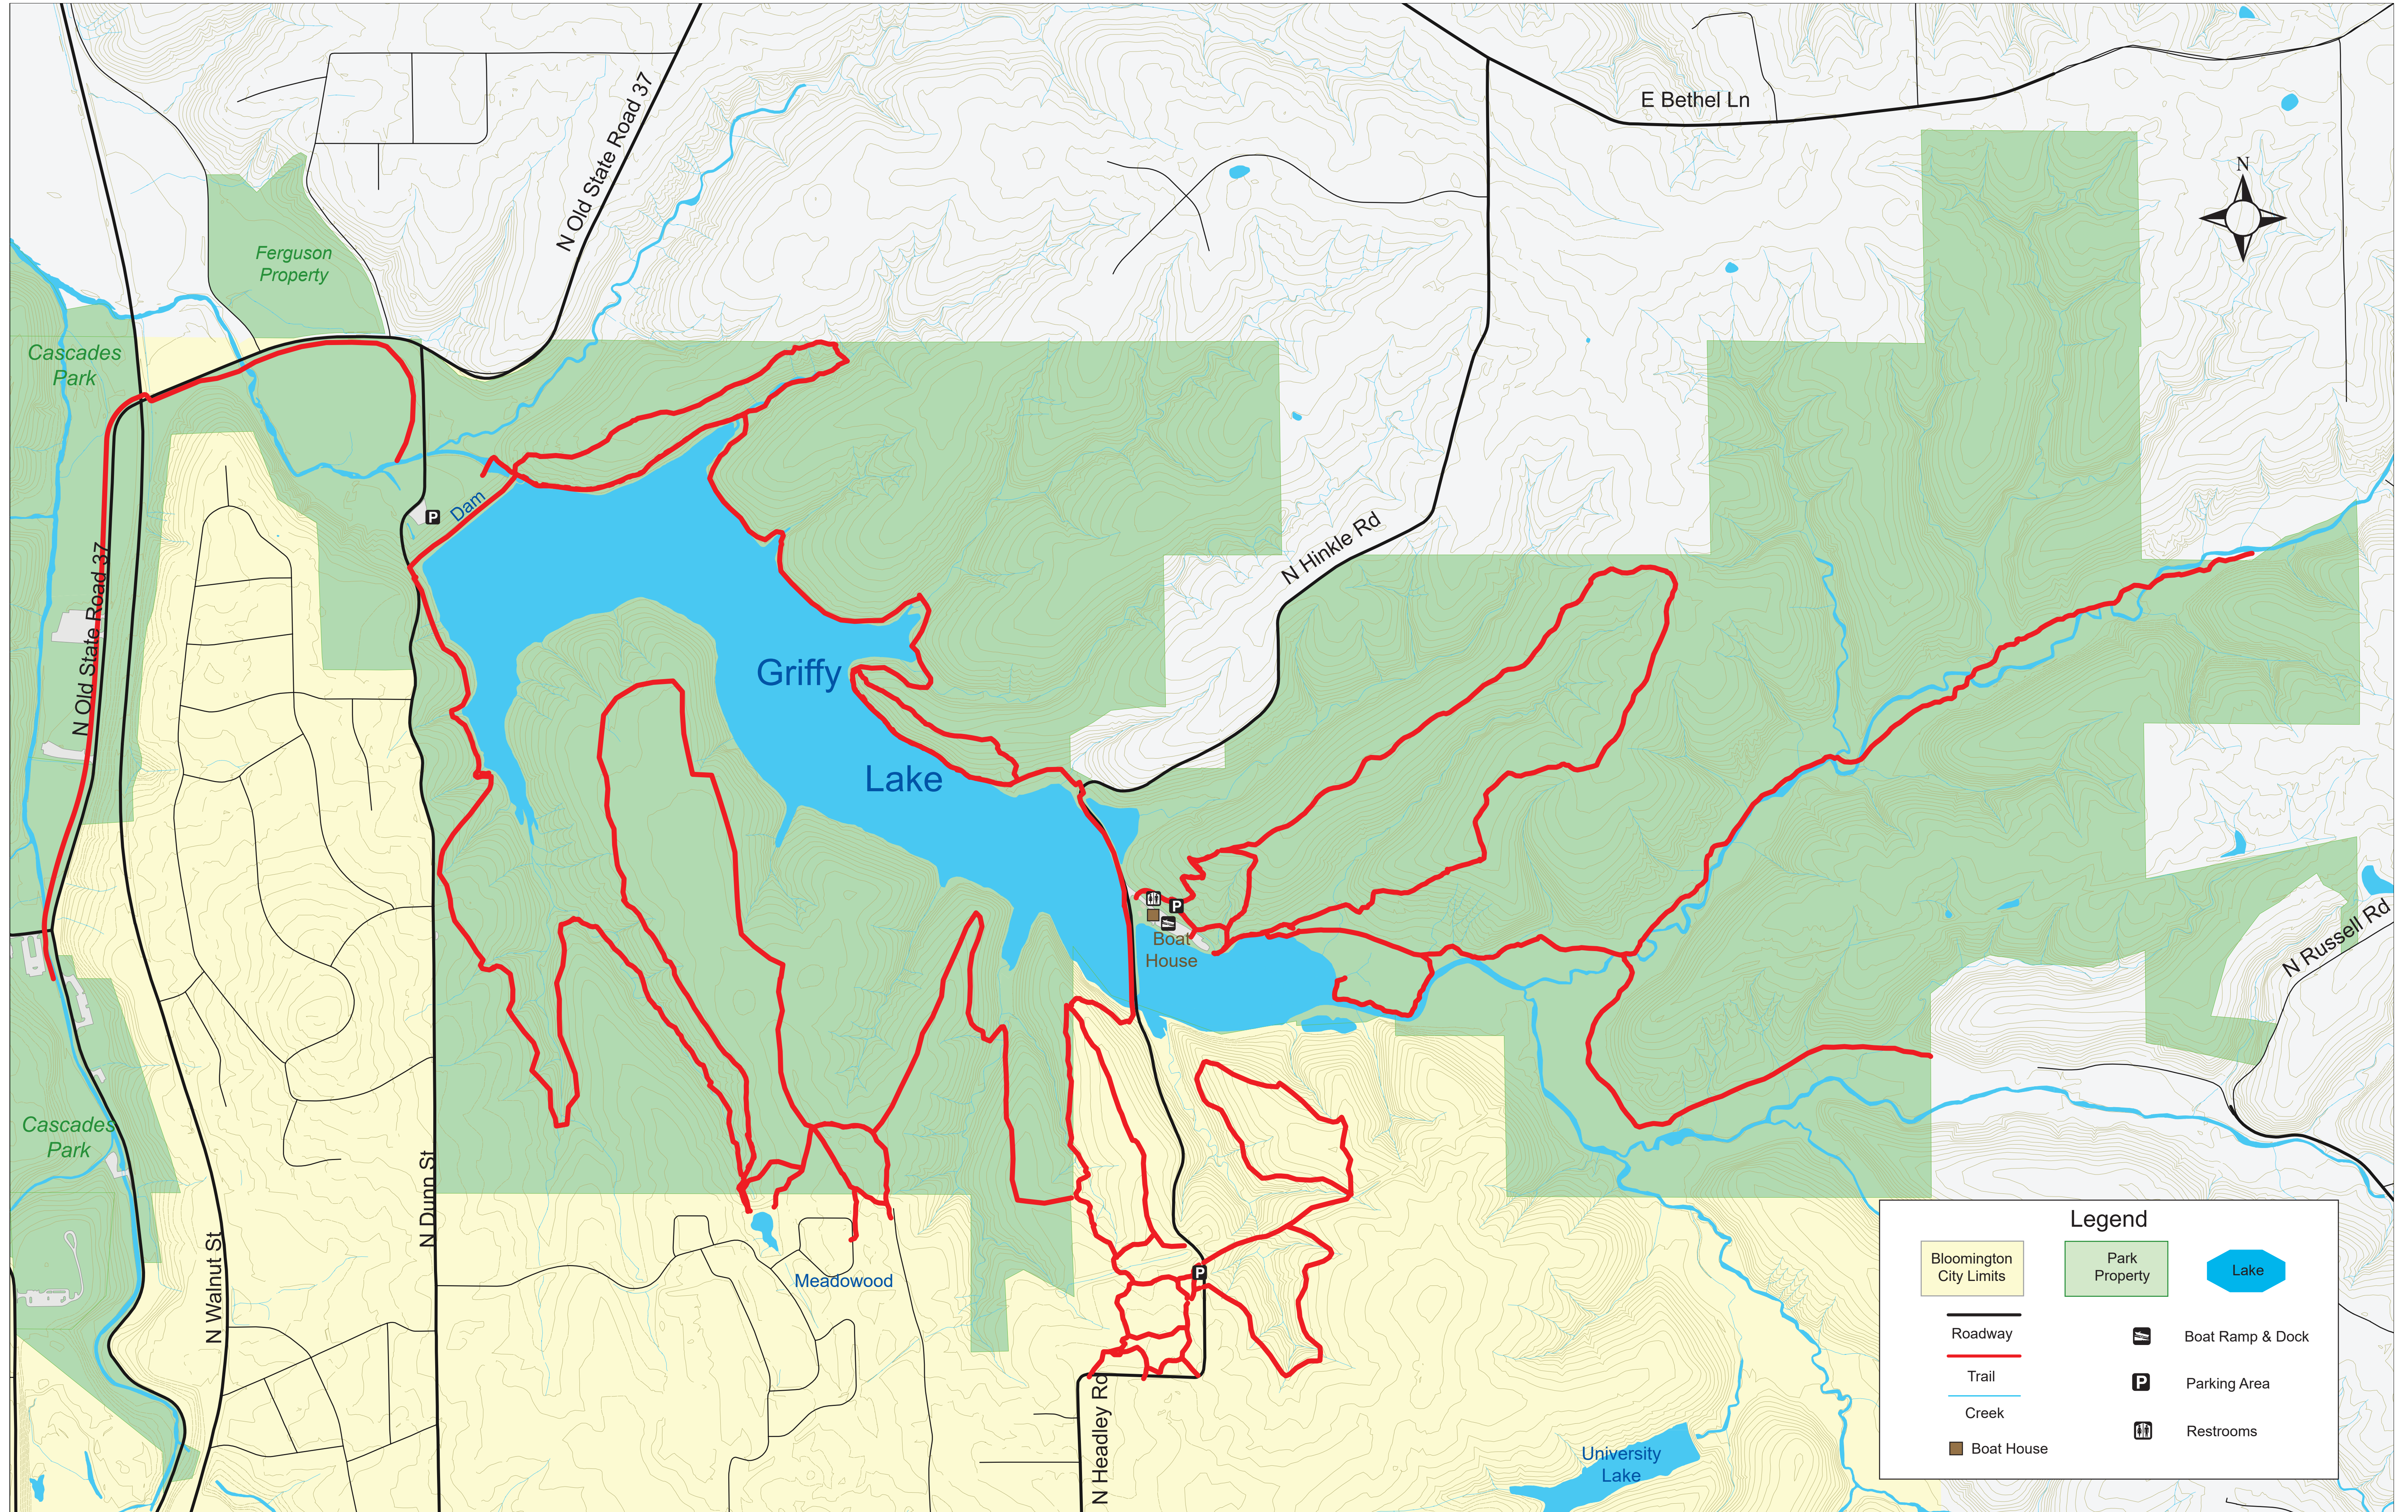

CITY OF BLOOMINGTON  
parks and recreation

# Griffy Lake Nature Preserve

Legend					
	Bloomington City Limits		Park Property		Lake
	Roadway		Trail		Creek
	Boat House		Boat Ramp & Dock		Parking Area
			Restrooms		