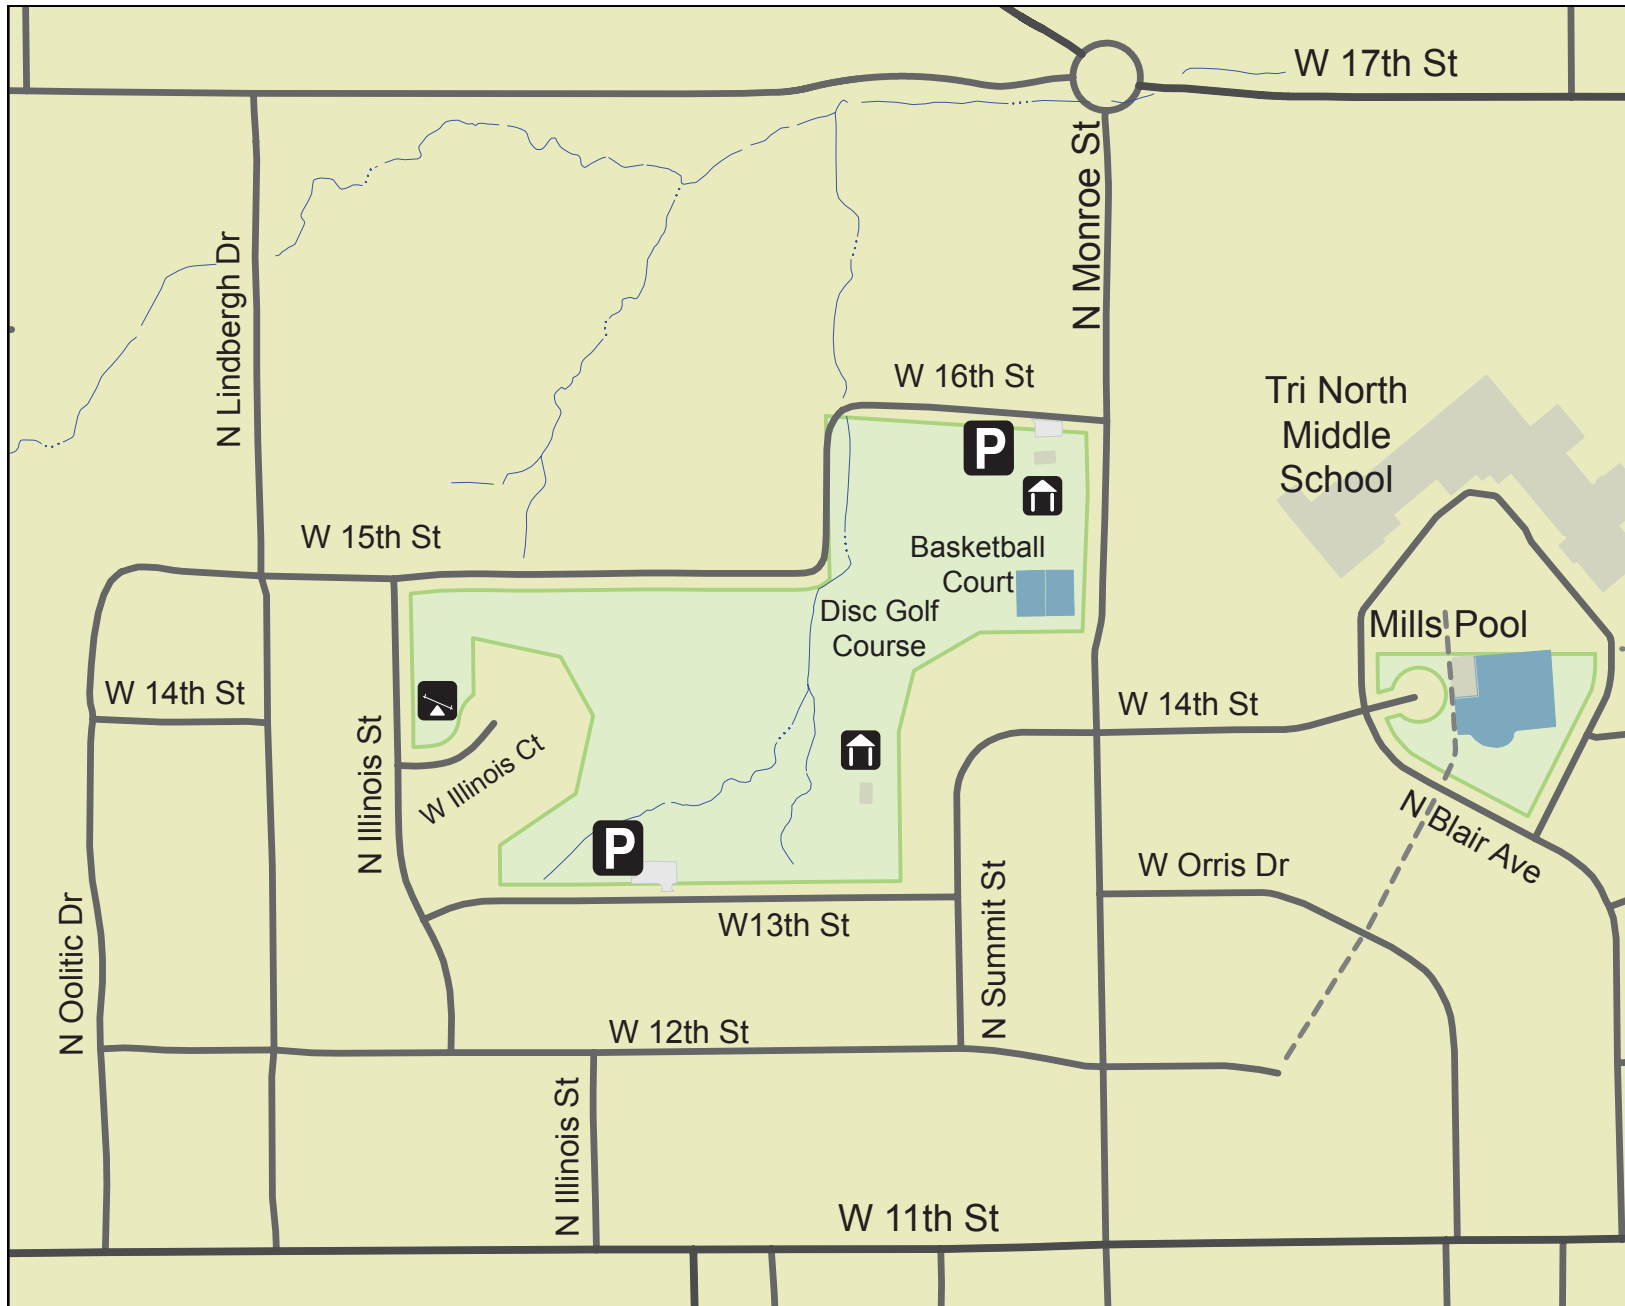

Crestmont Park

1100 N Illinois Street

CITY OF BLOOMINGTON
parks and recreation

Legend

Parking

Playground

Shelter

Trail