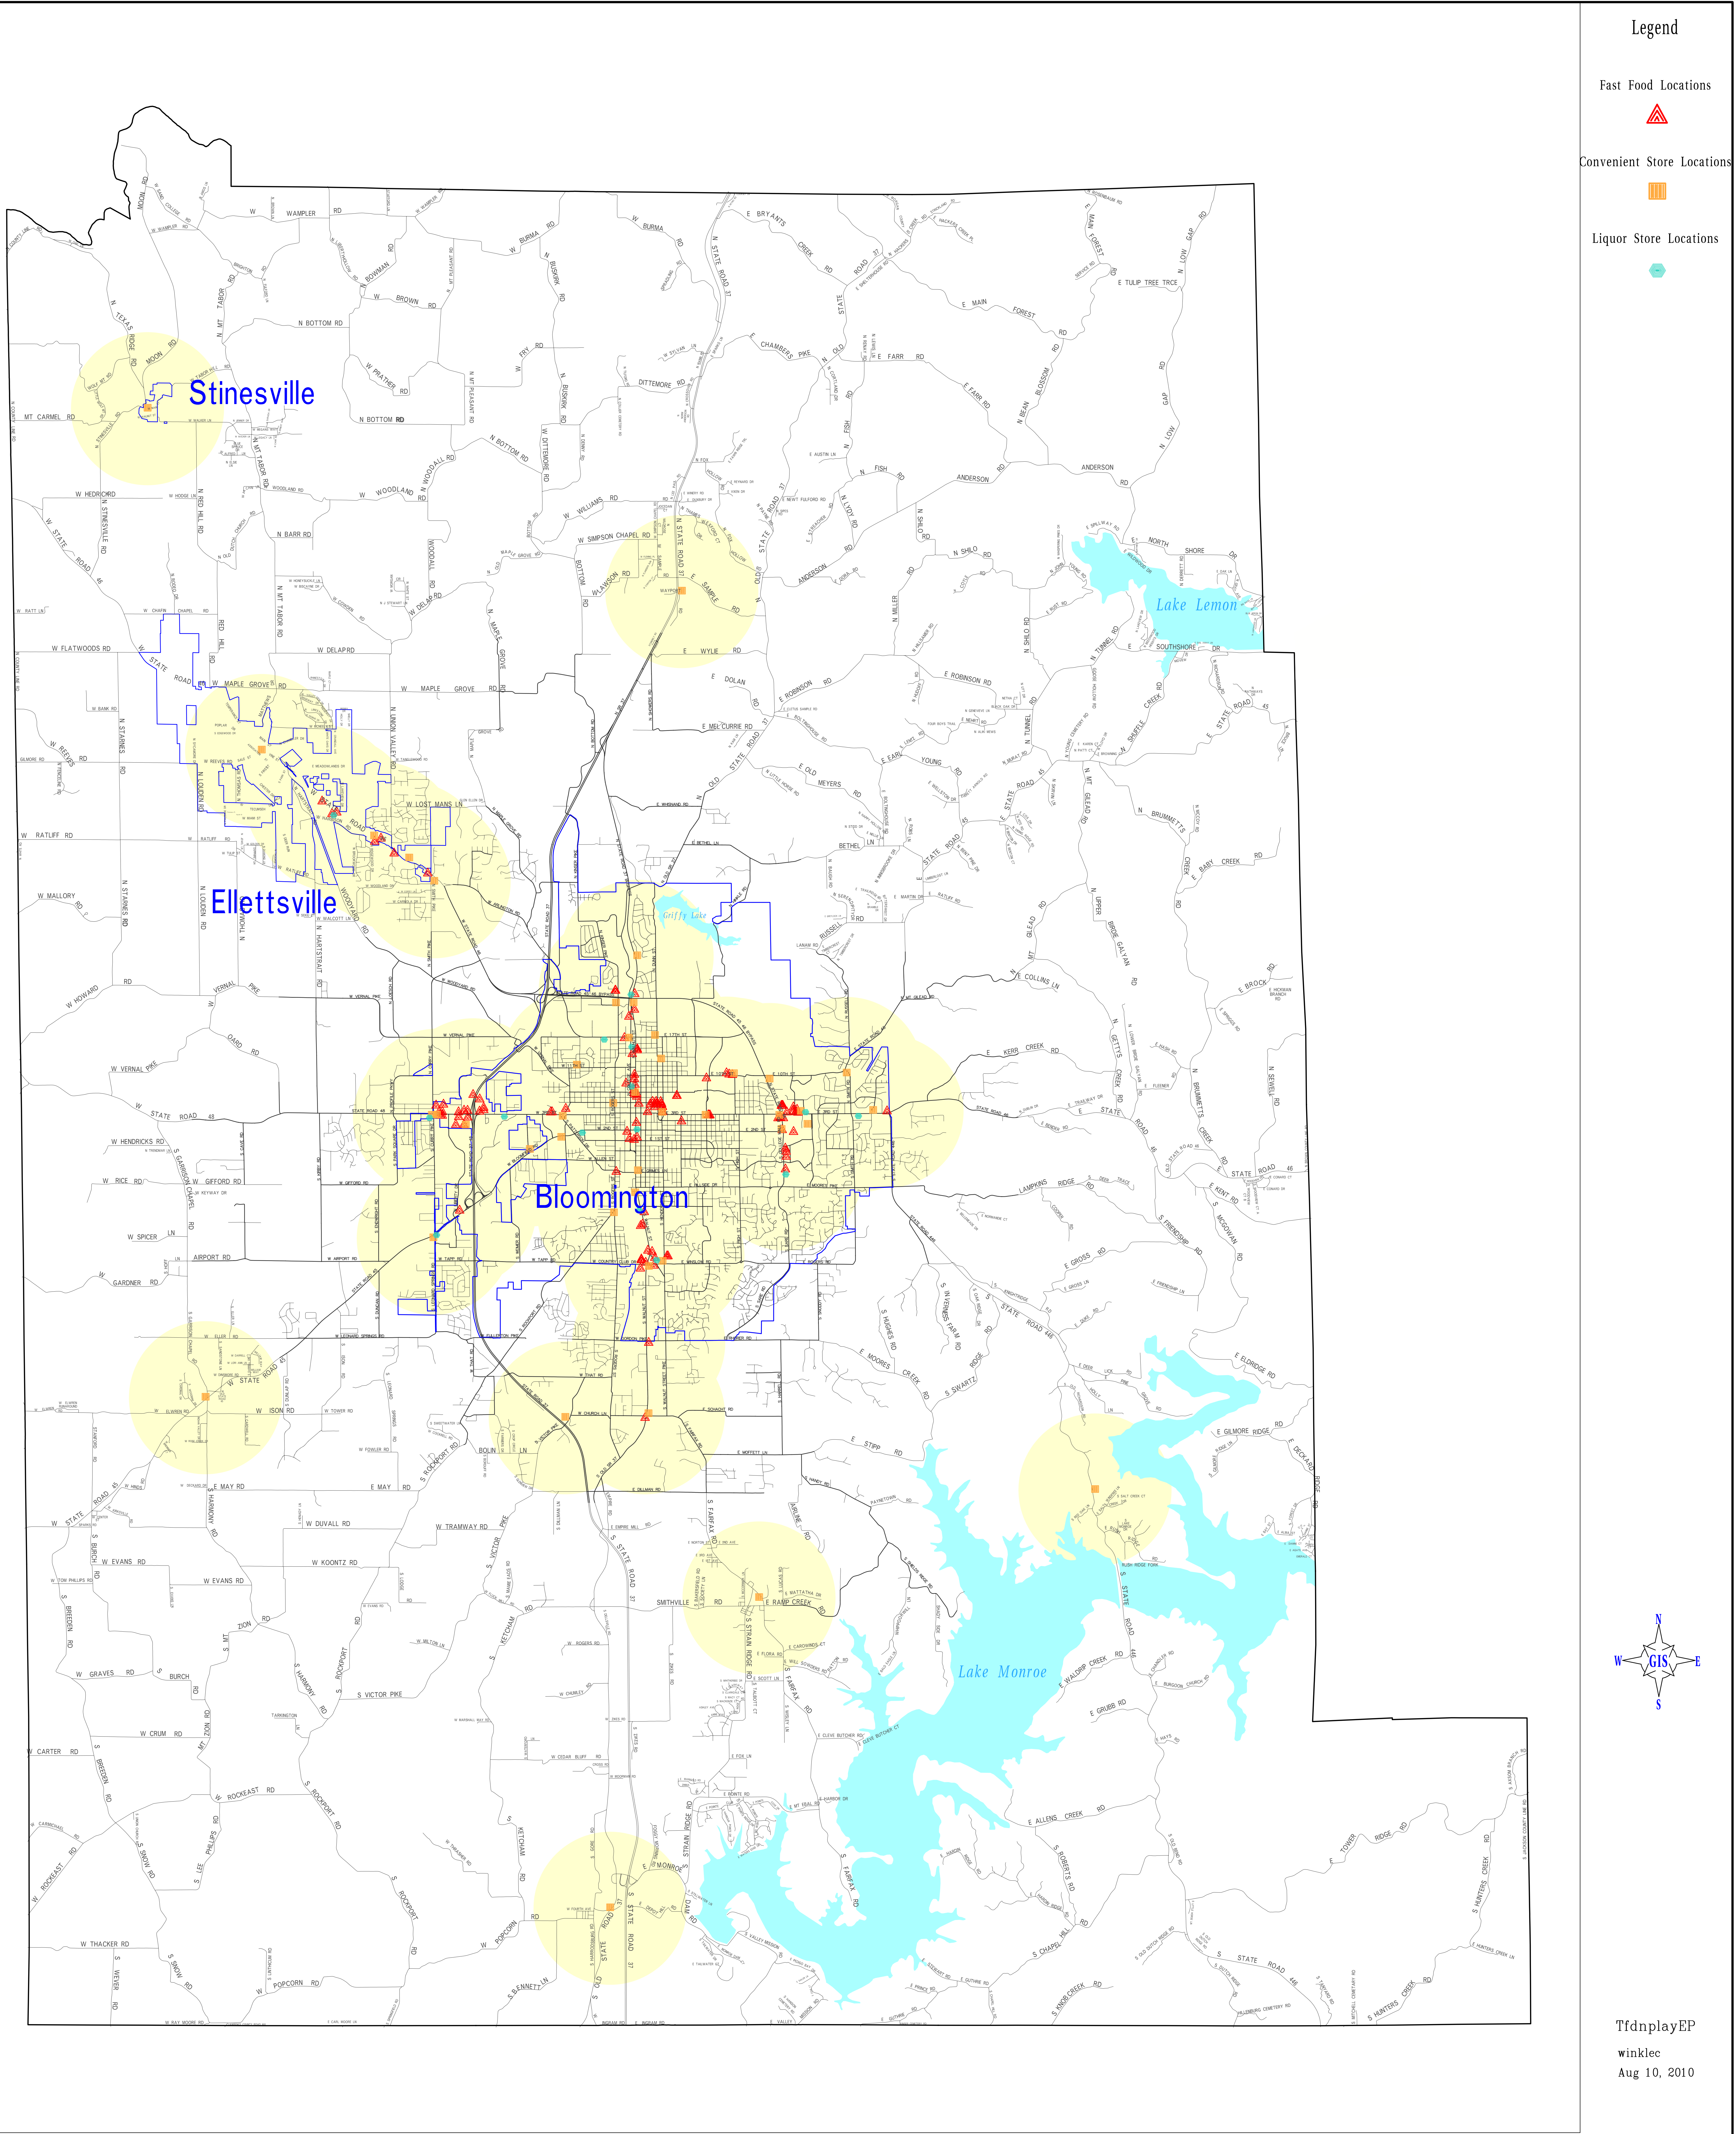

Monroe County Unhealthy Food Locations with 1 Mile Buffer

If you have questions, please contact Lindsay Buuck at (812) 349-3771.

Legend

Fast Food Locations

Convenient Store Locations

Liquor Store Locations

TfdnplayEP
winklec
Aug 10, 2010