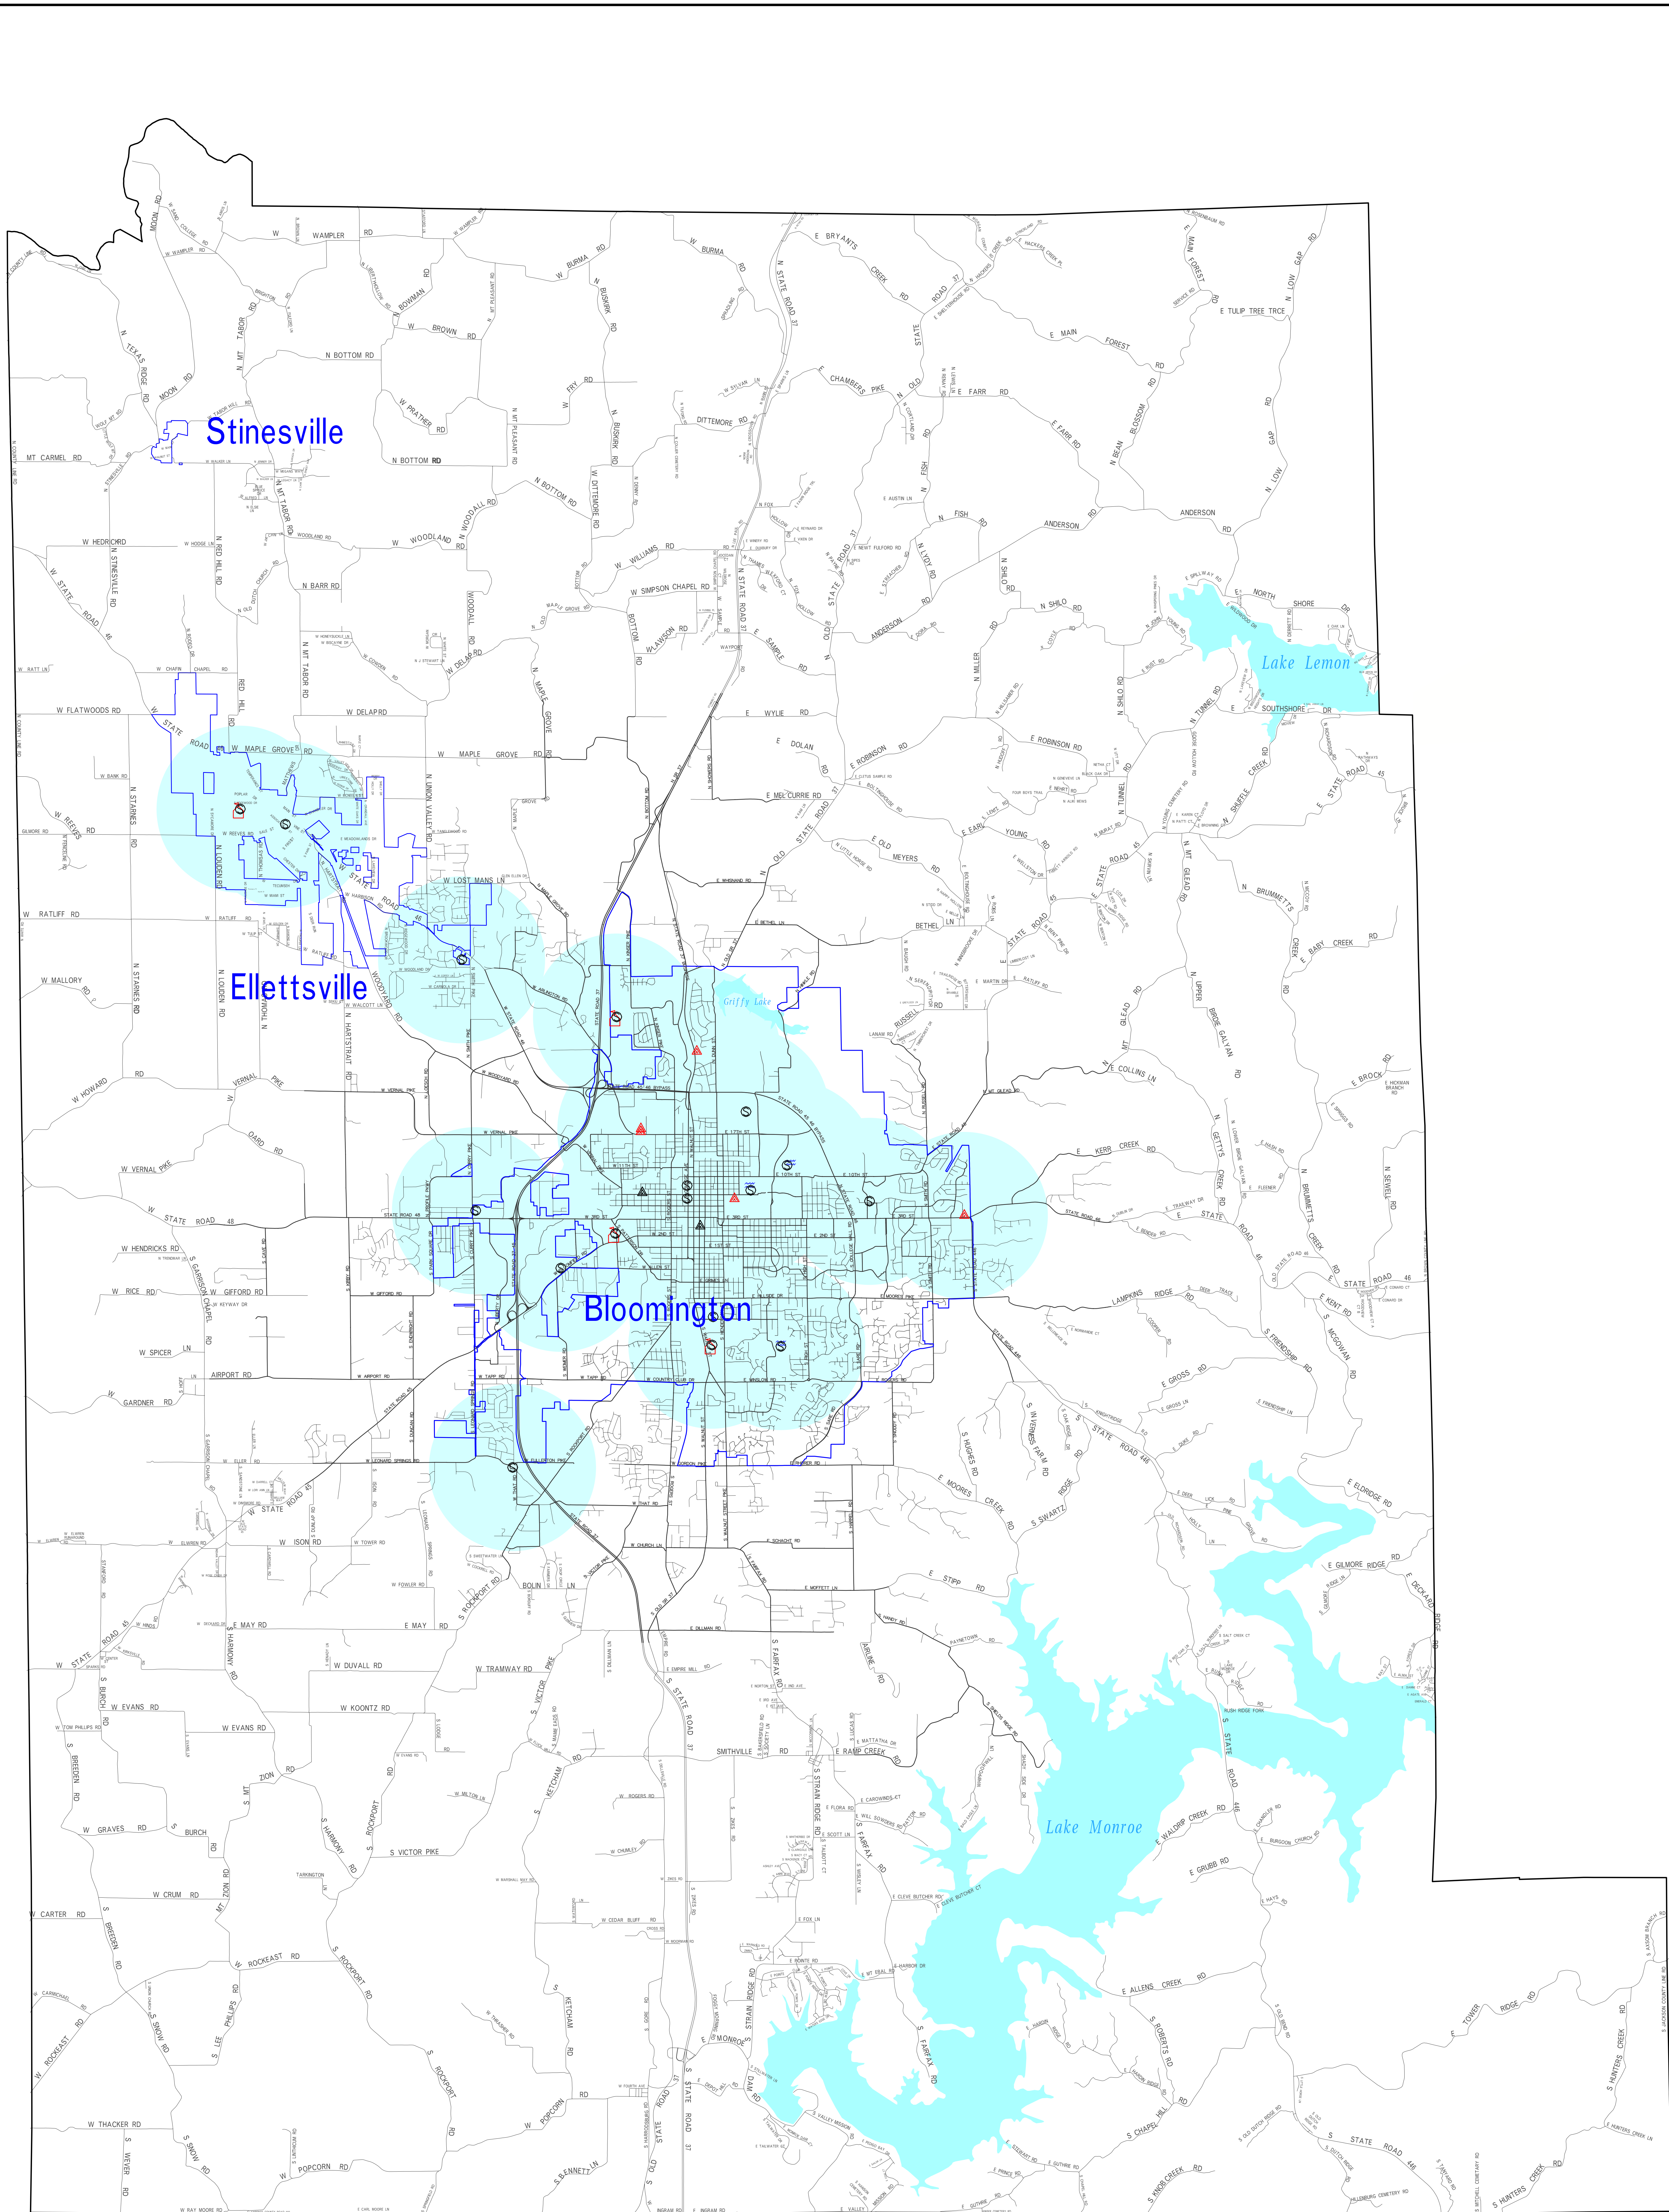

Monroe County Year-round Play Locations with 1 Mile Buffer

If you have questions, please contact Lindsay Buuck at (812) 349-3771.

Legend

Parks Community Centers

Aquatic Facilities
(Indoor Pools, Ice Skating)

Indoor Recreation

Sports and Fitness
Facilities

Schools

TfdnplayEP
winklec
Sep 9, 2010