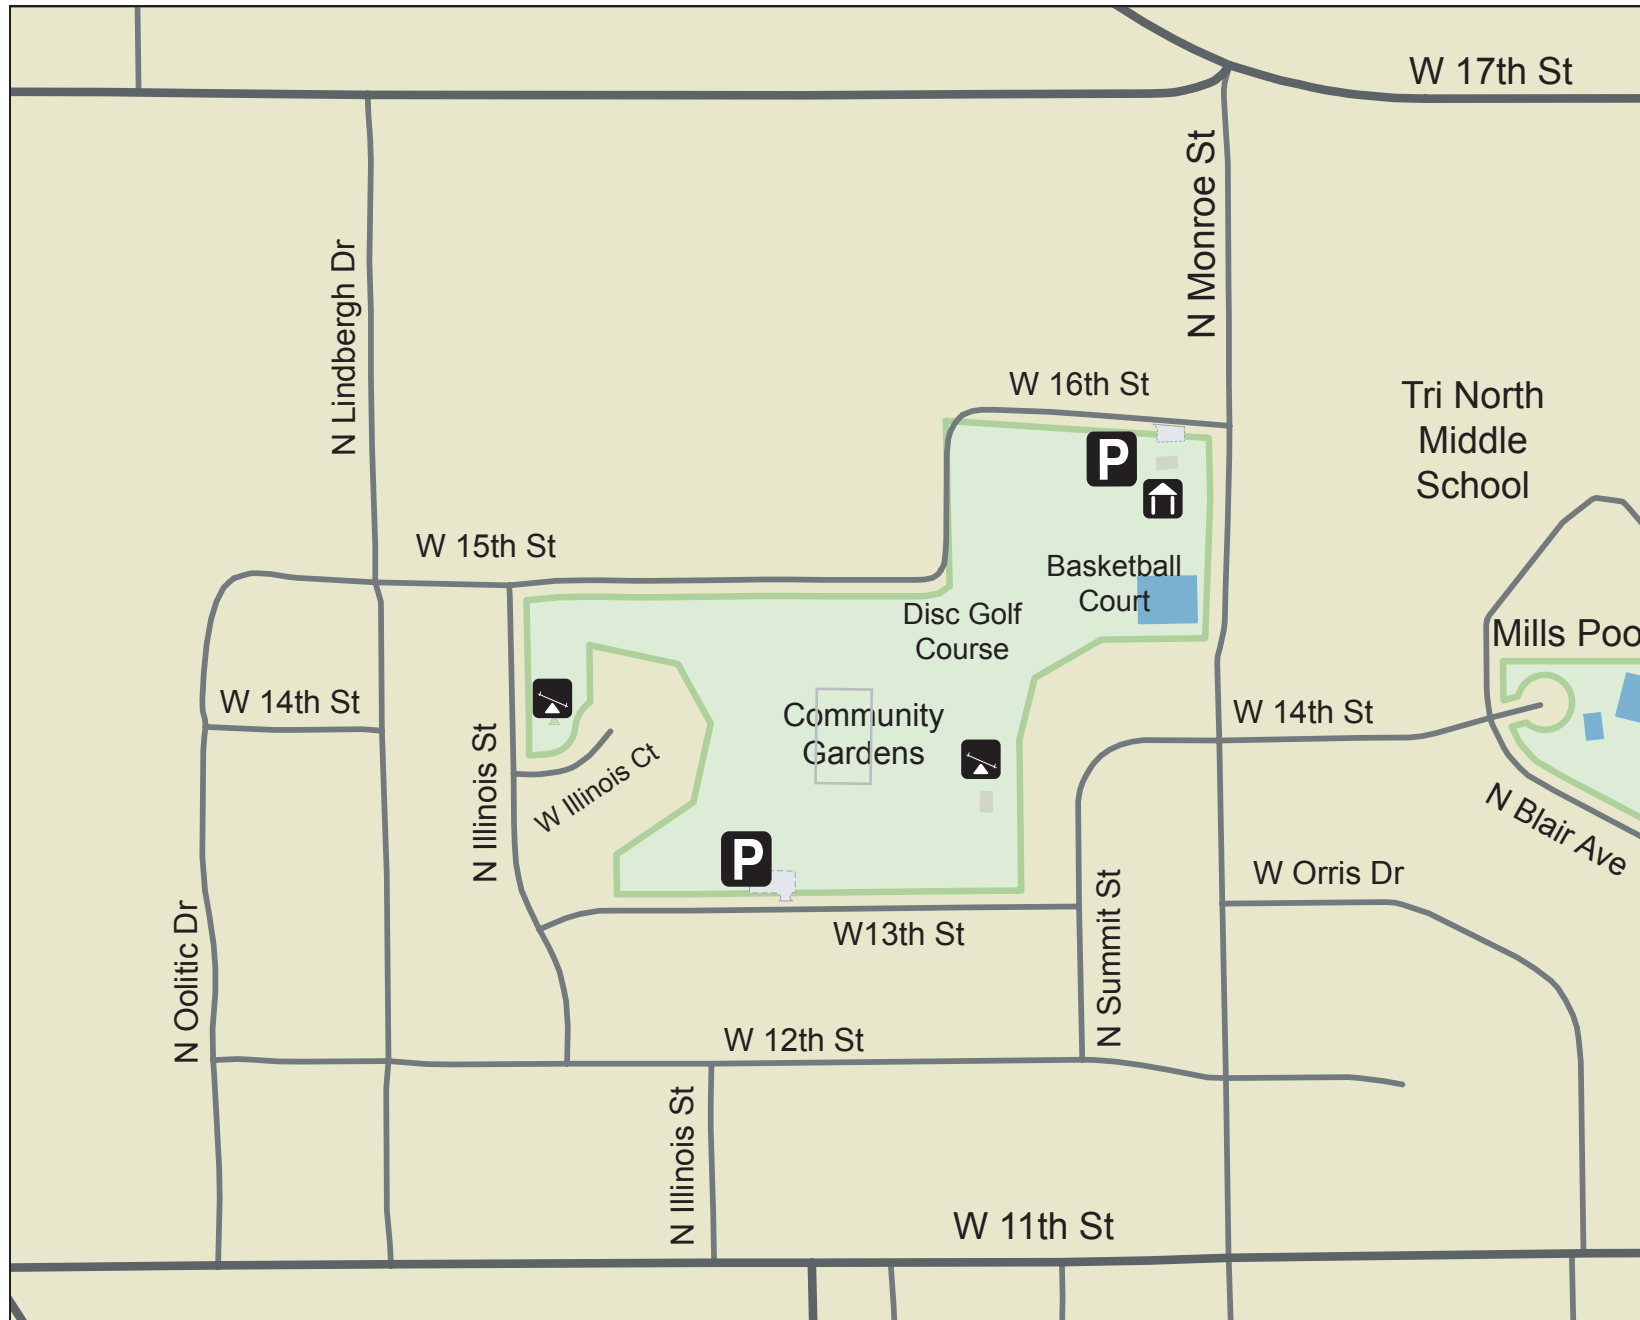

# Crestmont Park

CITY OF BLOOMINGTON  
parks and recreation

## Legend

Parking

Playground

Shelter

Trail