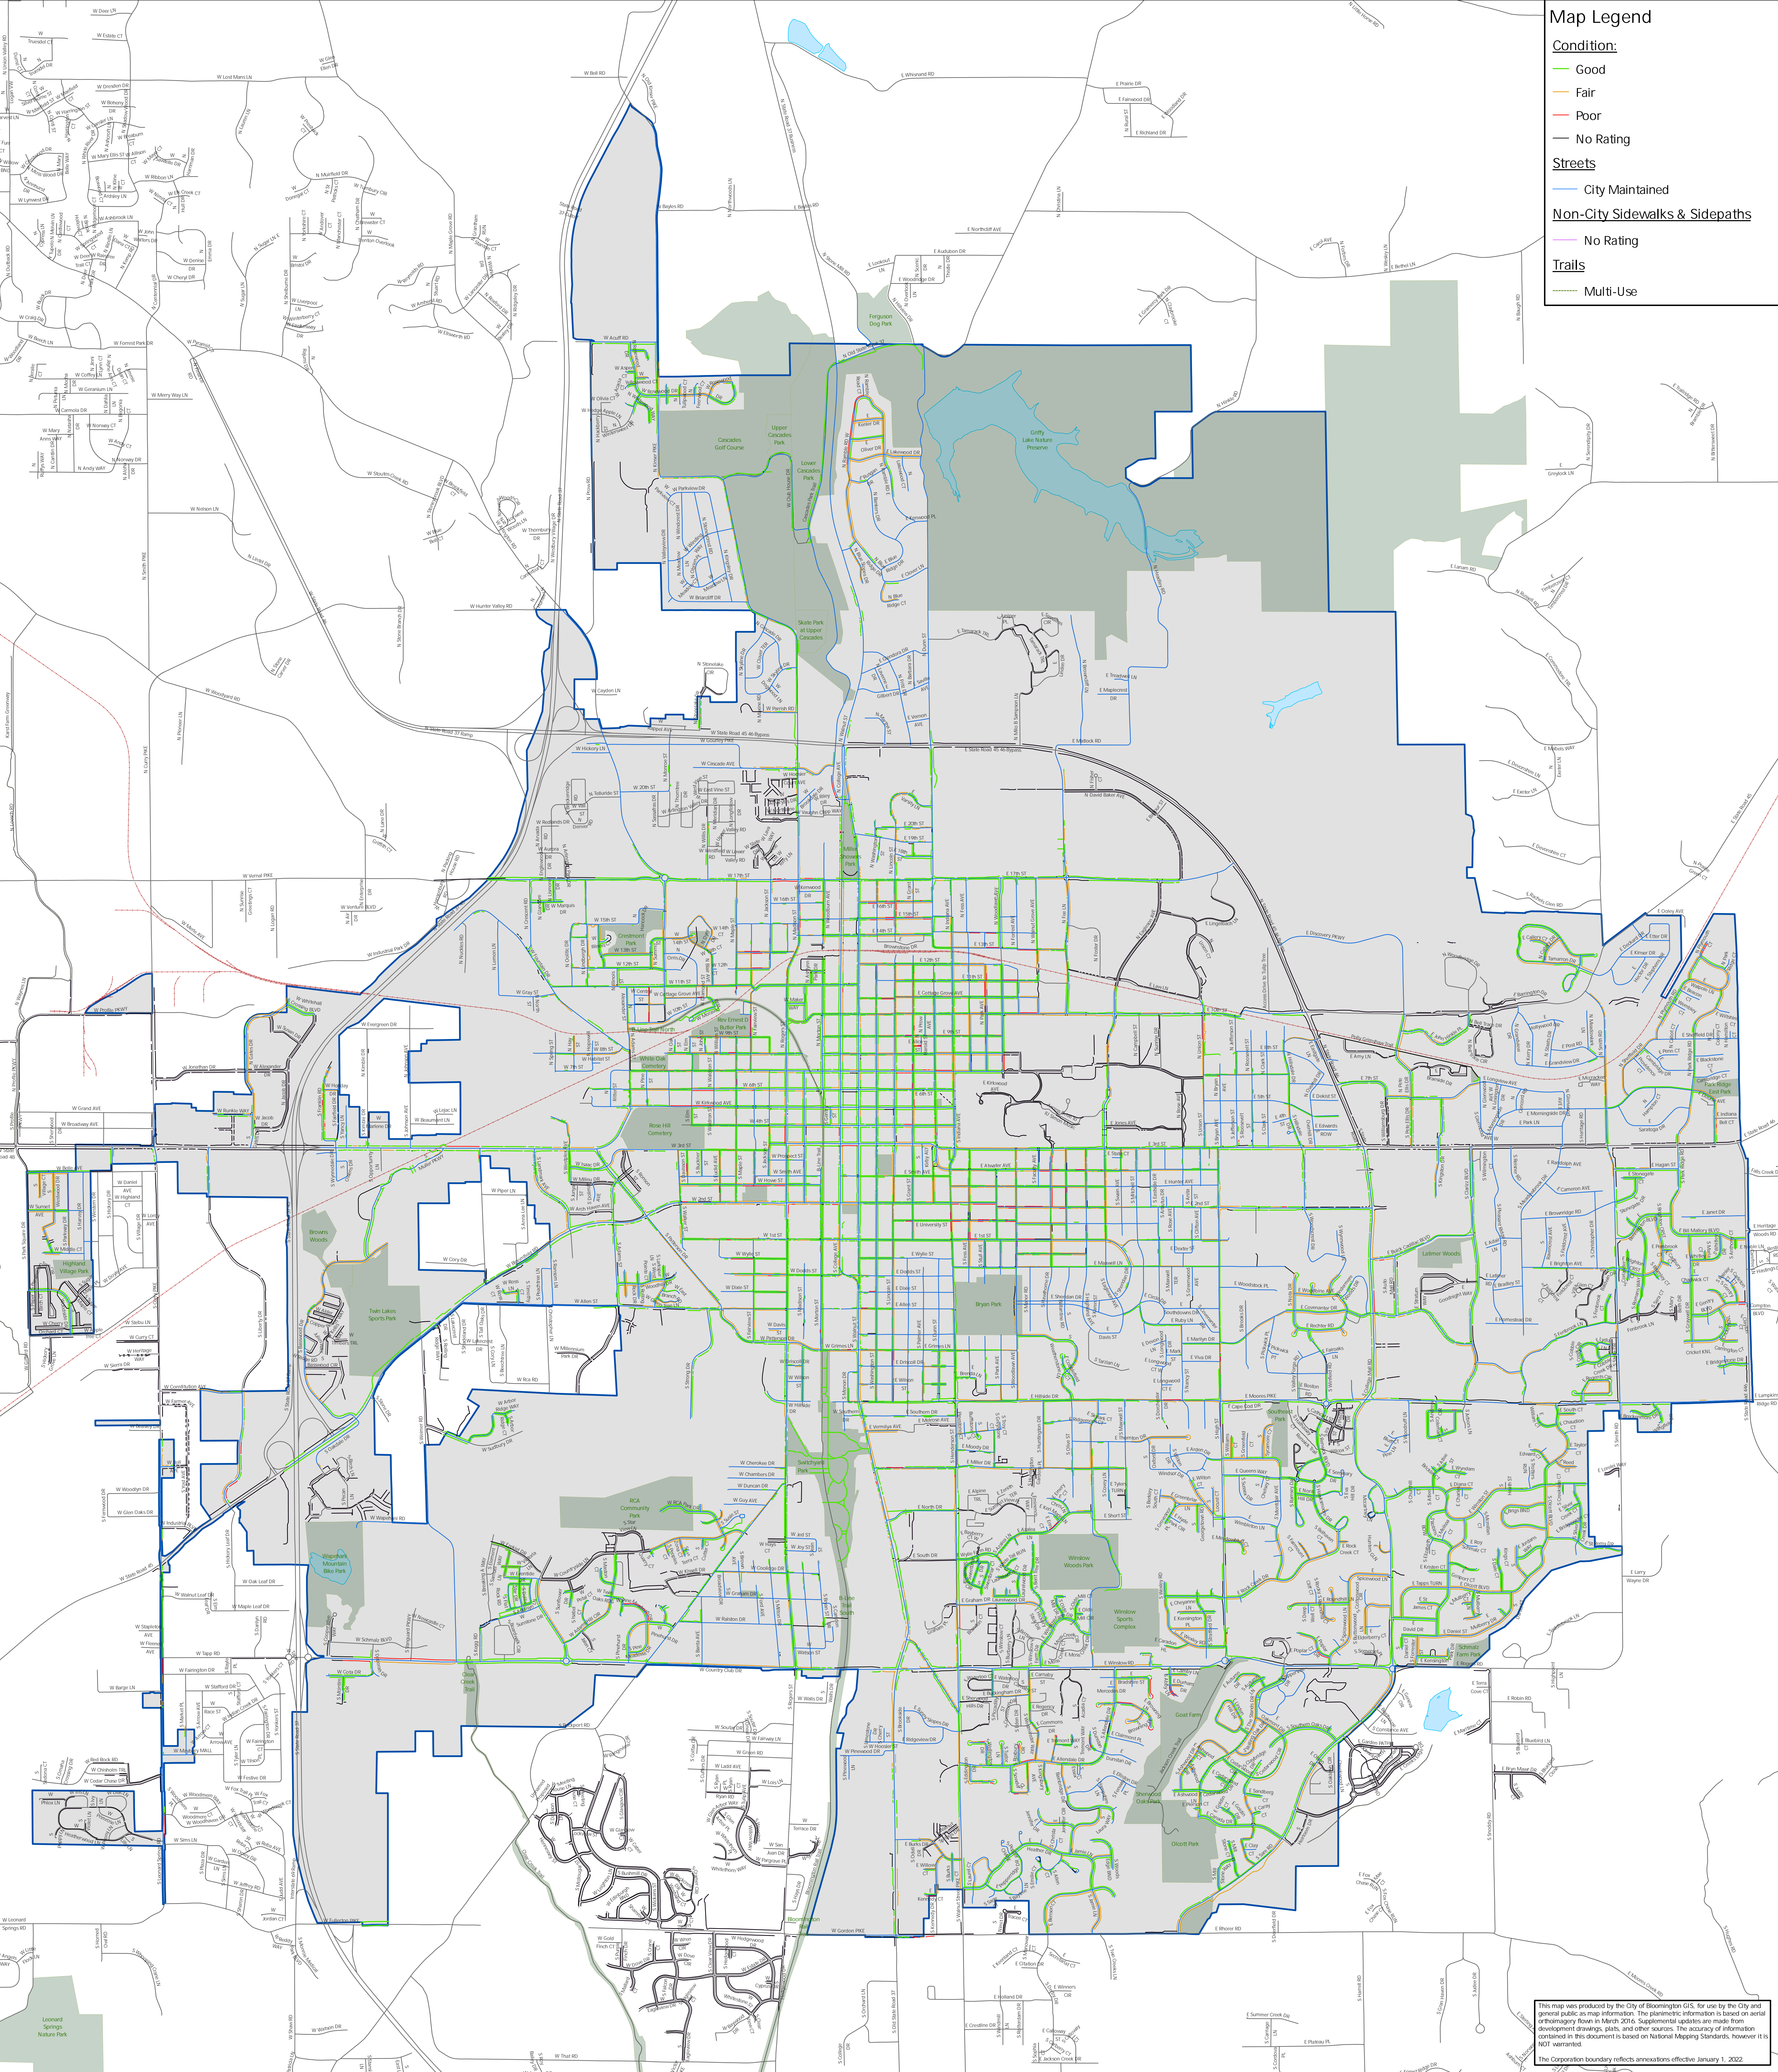

Map Legend

1. **Condition:**
2. Good
   - Fair
   - Poor
   - No Rating
3. **Streets**
4. City Maintained
   - Non-City Sidewalks & Sidepaths
5. **Trails**
6. No Rating
   - Multi-Use

February 24th, 2022

Produced: 2/24/2022