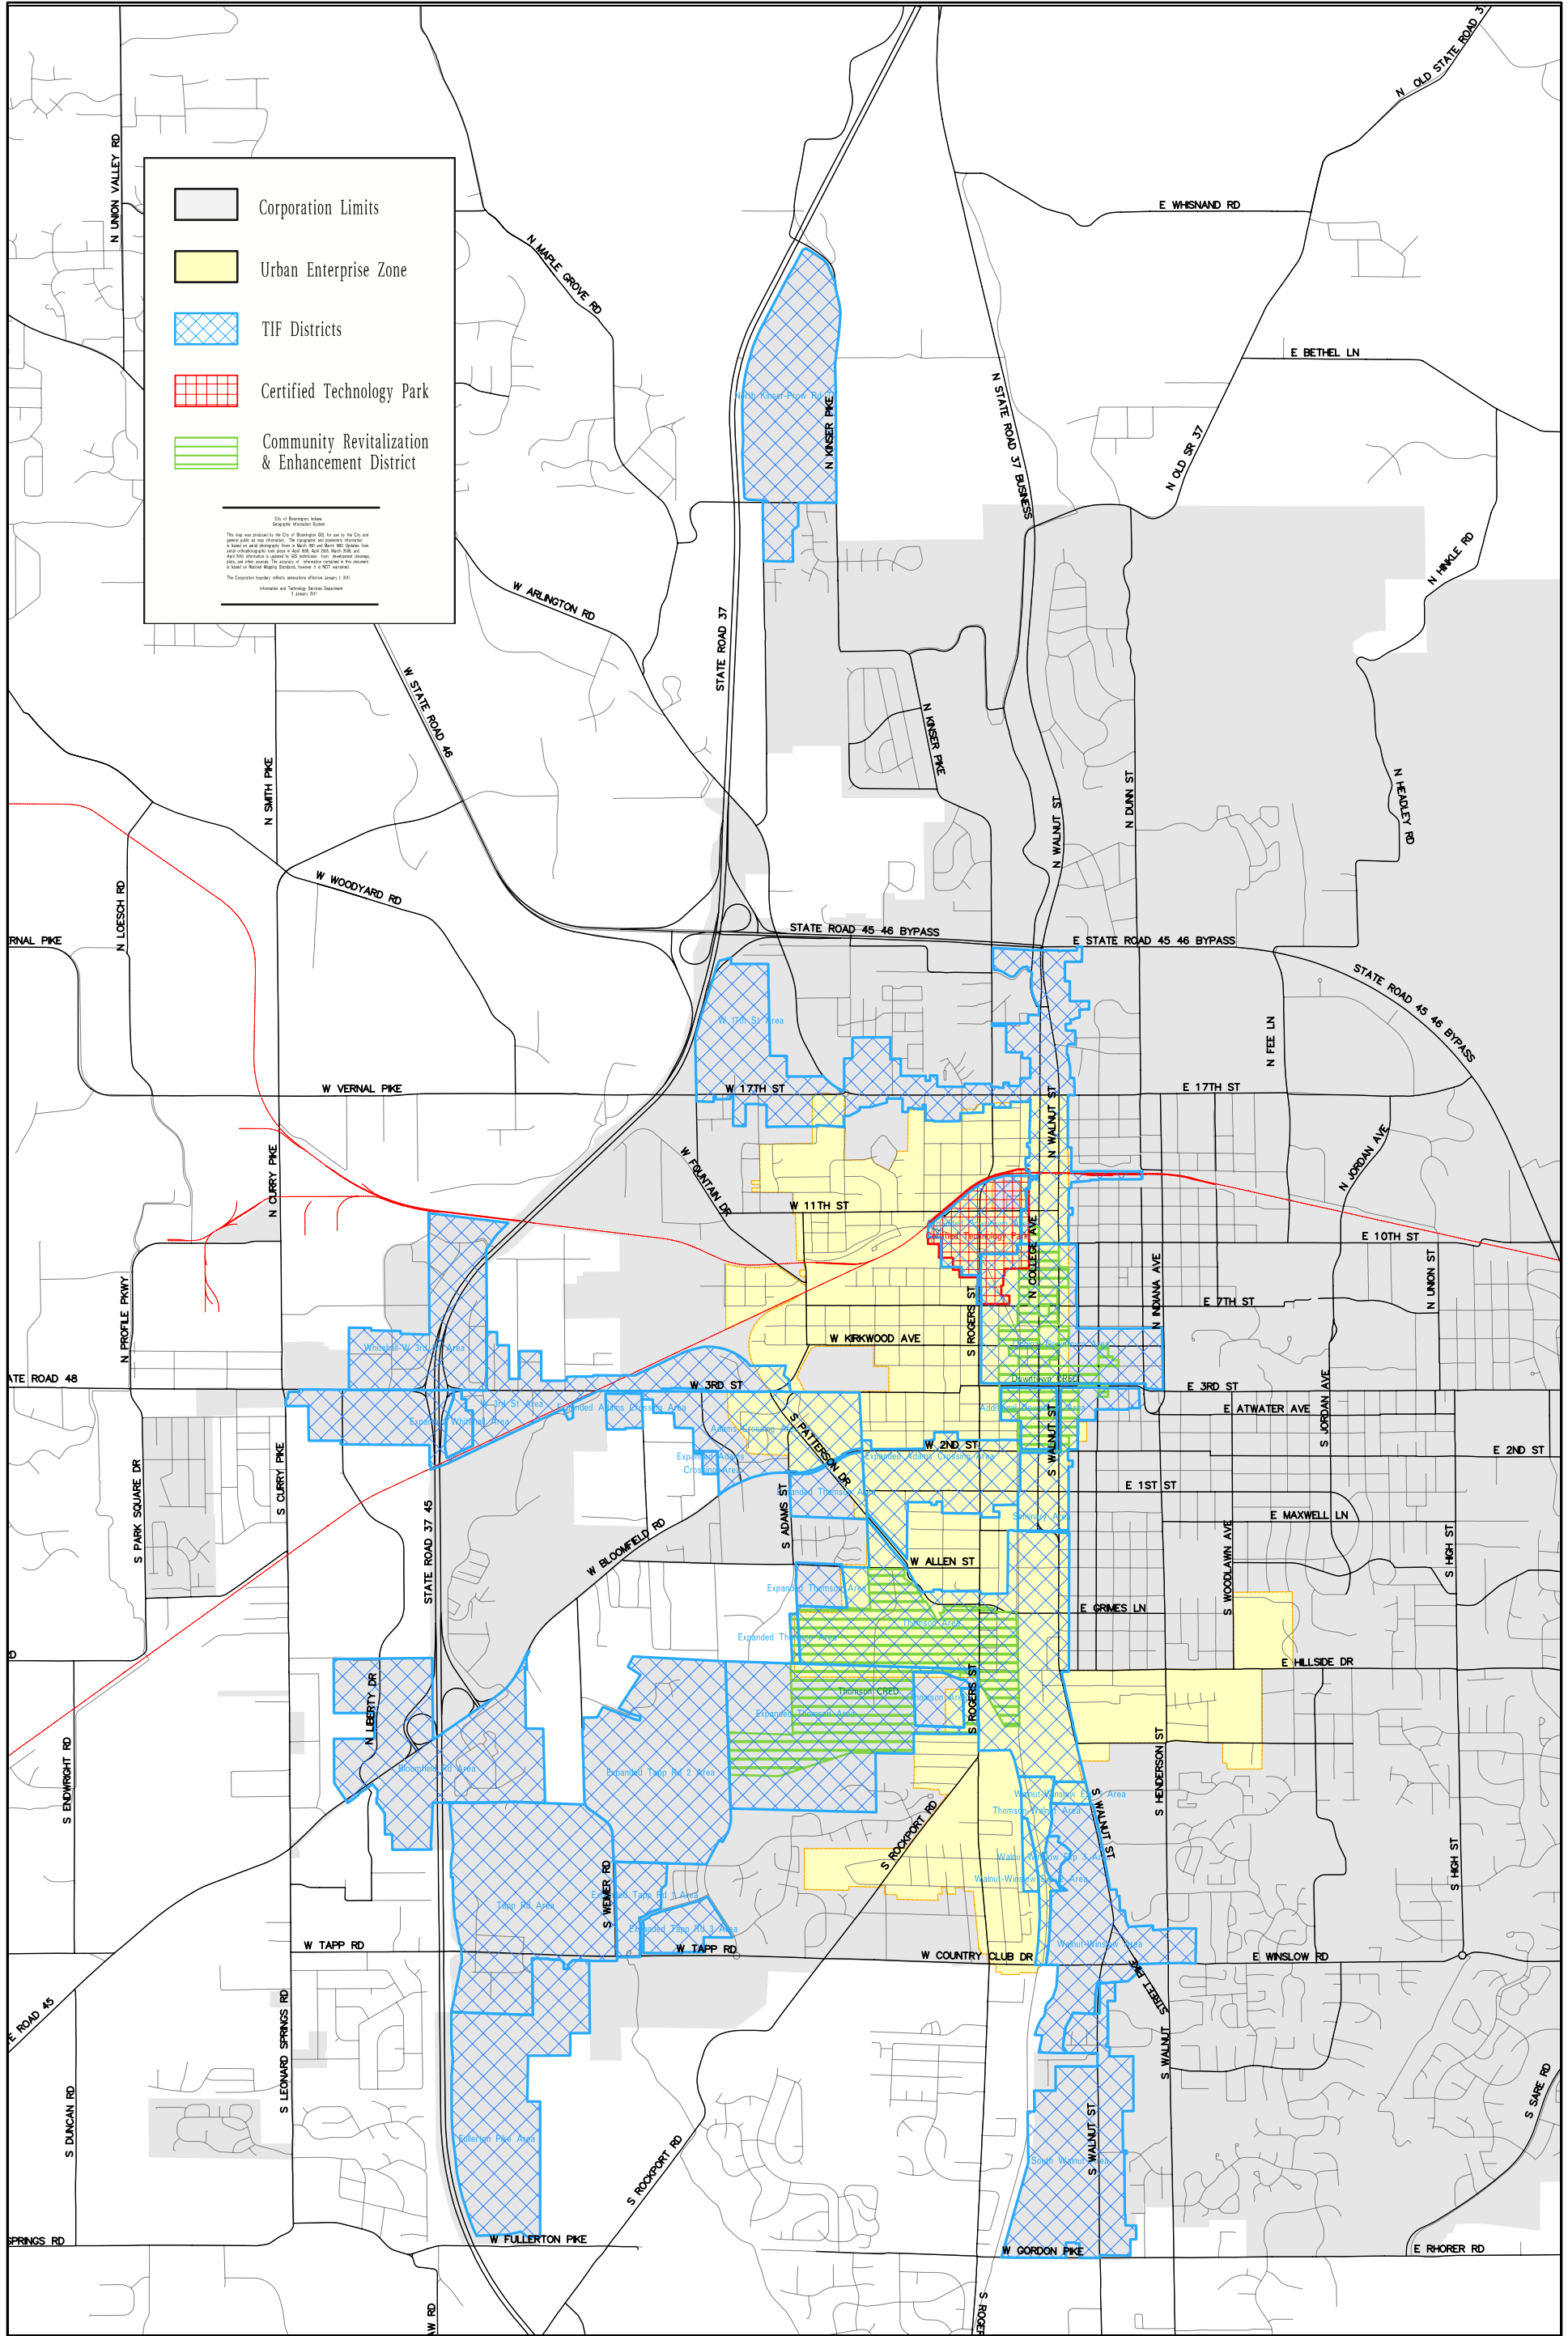

 Corporation Limits
 Urban Enterprise Zone
 TIF Districts
 Certified Technology Park
 Community Revitalization & Enhancement District

City of Bloomington
 Planning Department
 This map was produced by the City of Bloomington GIS. It is not to be used as an official map. The map is for informational purposes only and is not intended to be used as a legal document. The map is not a survey and is not intended to be used as a legal document. The map is not a survey and is not intended to be used as a legal document. The map is not a survey and is not intended to be used as a legal document.

Bloomington Economic Development Areas

Jun 6, 2017
 TecodevBP

City of Bloomington

Geographic Information System