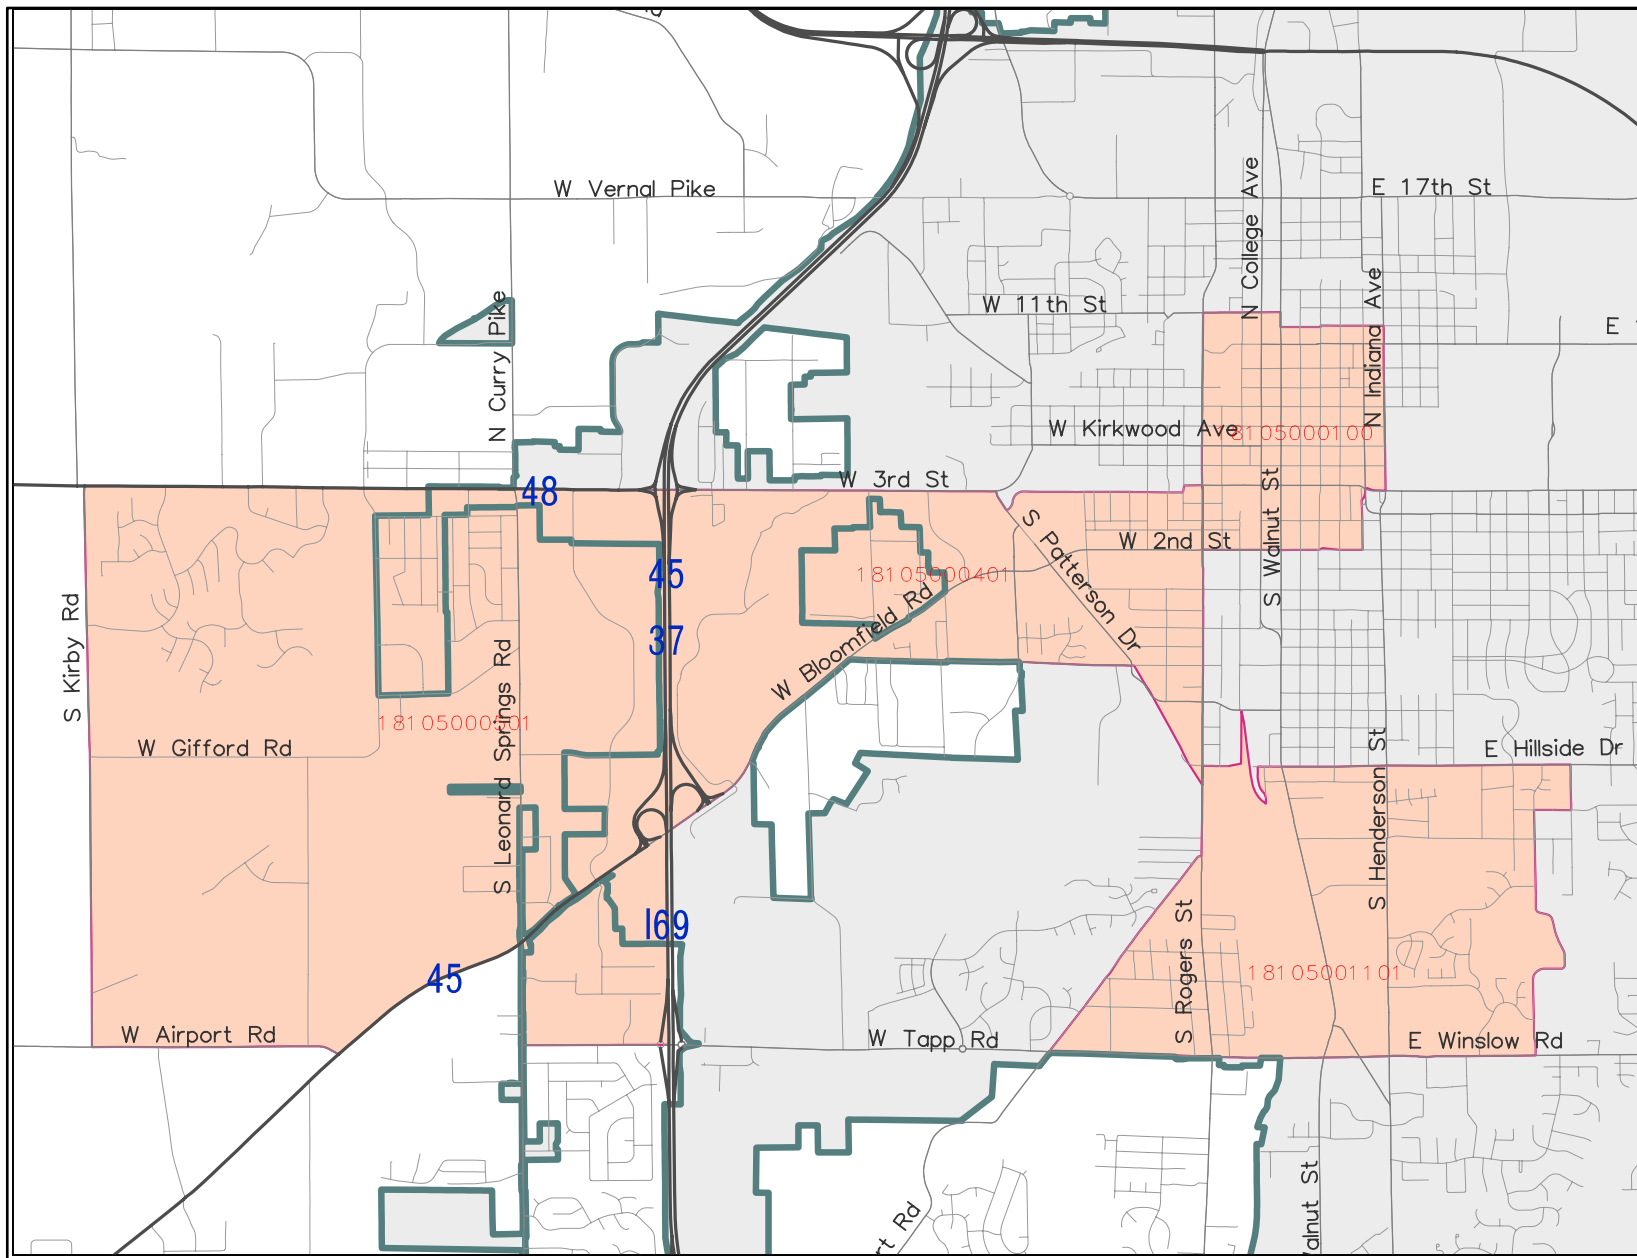

Feb 18, 2019

Indiana Opportunity Zones
in Monroe County

Opportunity Zone

City Limits

Scale: 1" = 700'

For use as map information only, information is NOT warranted.