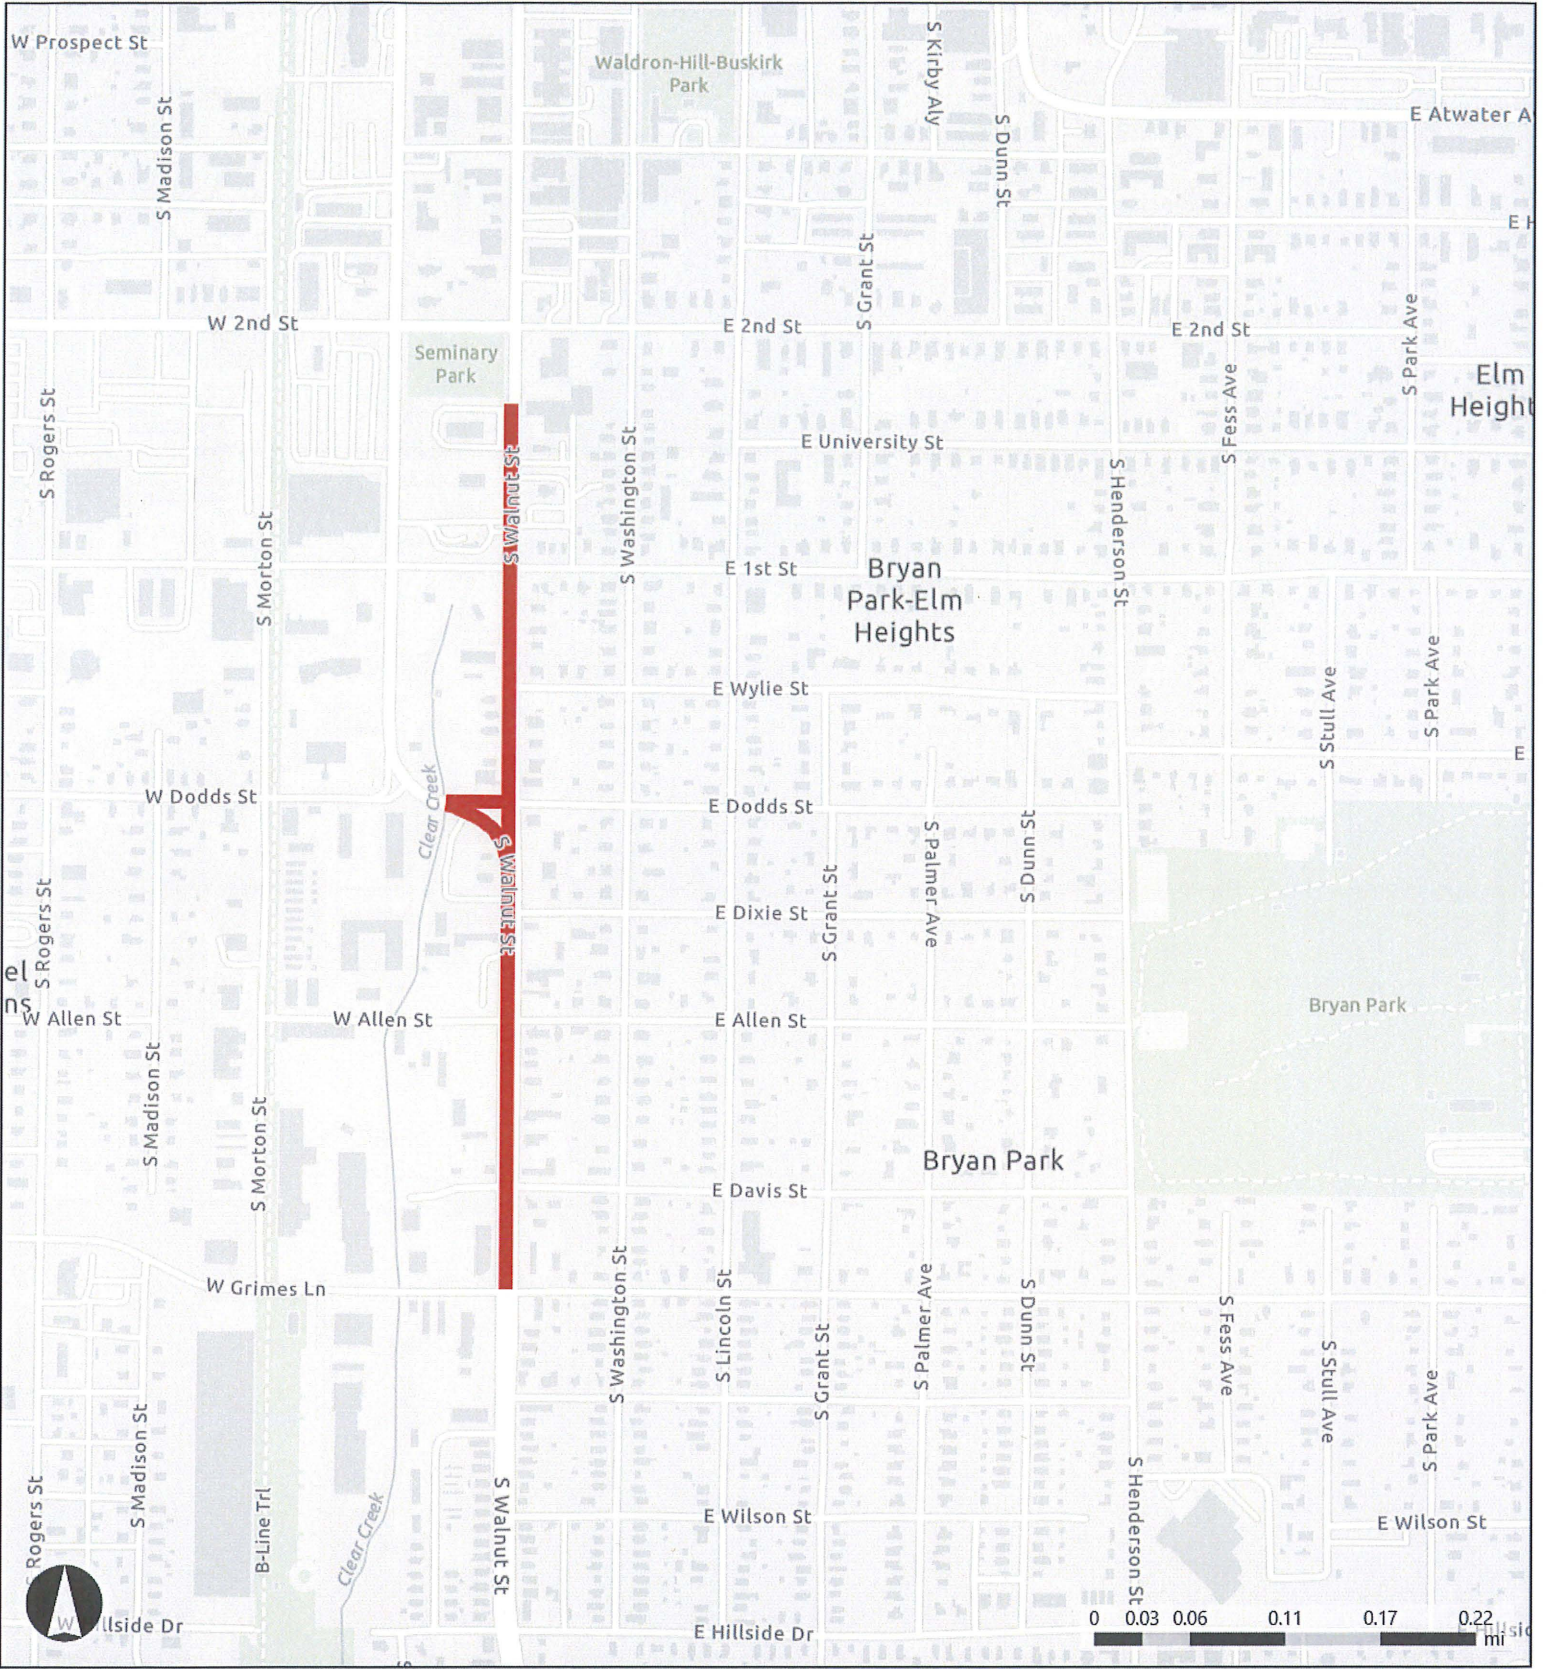

**Legend**

- Paving Project
- B-Line

# Downtown Paving Projects

Produced: 9/3/2025

For use as map information only, information is NOT warranted.

Project: DowntownPavingProject  
File: DowntownPavingLP

### Map Legend

 Bloomington Municipal Boundary

**Map Legend**  
 Bloomington Municipal Boundary