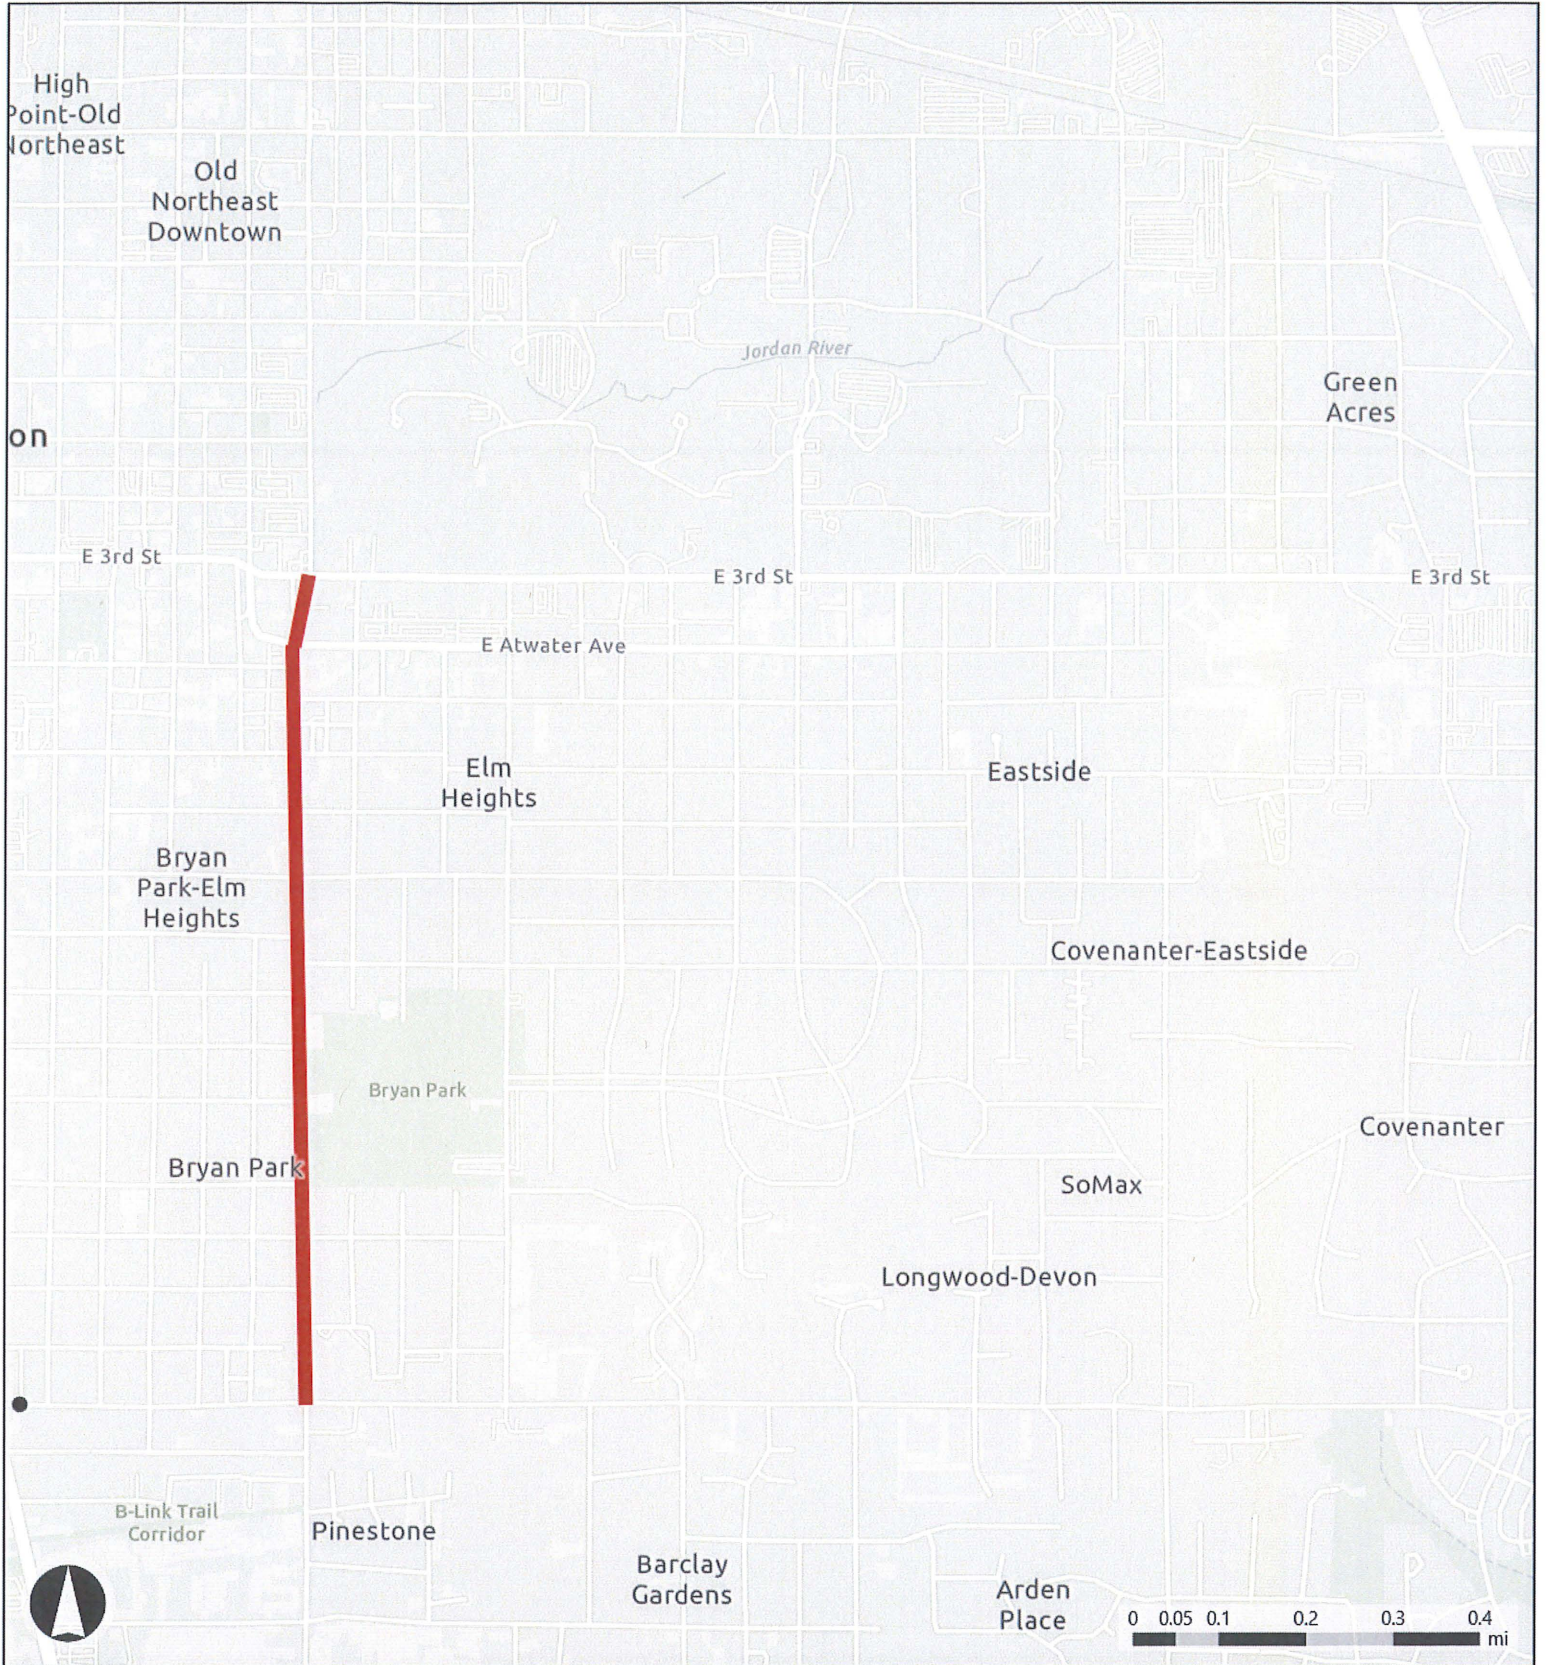

**Legend**

- Paving Project
- B-Line

# Downtown Paving Projects

Produced: 9/3/2025

For use as map information only, information is NOT warranted.

Project: DowntownPavingProject  
File: DowntownPavingLP

### Map Legend

 Bloomington Municipal Boundary

**Map Legend**  
 Bloomington Municipal Boundary