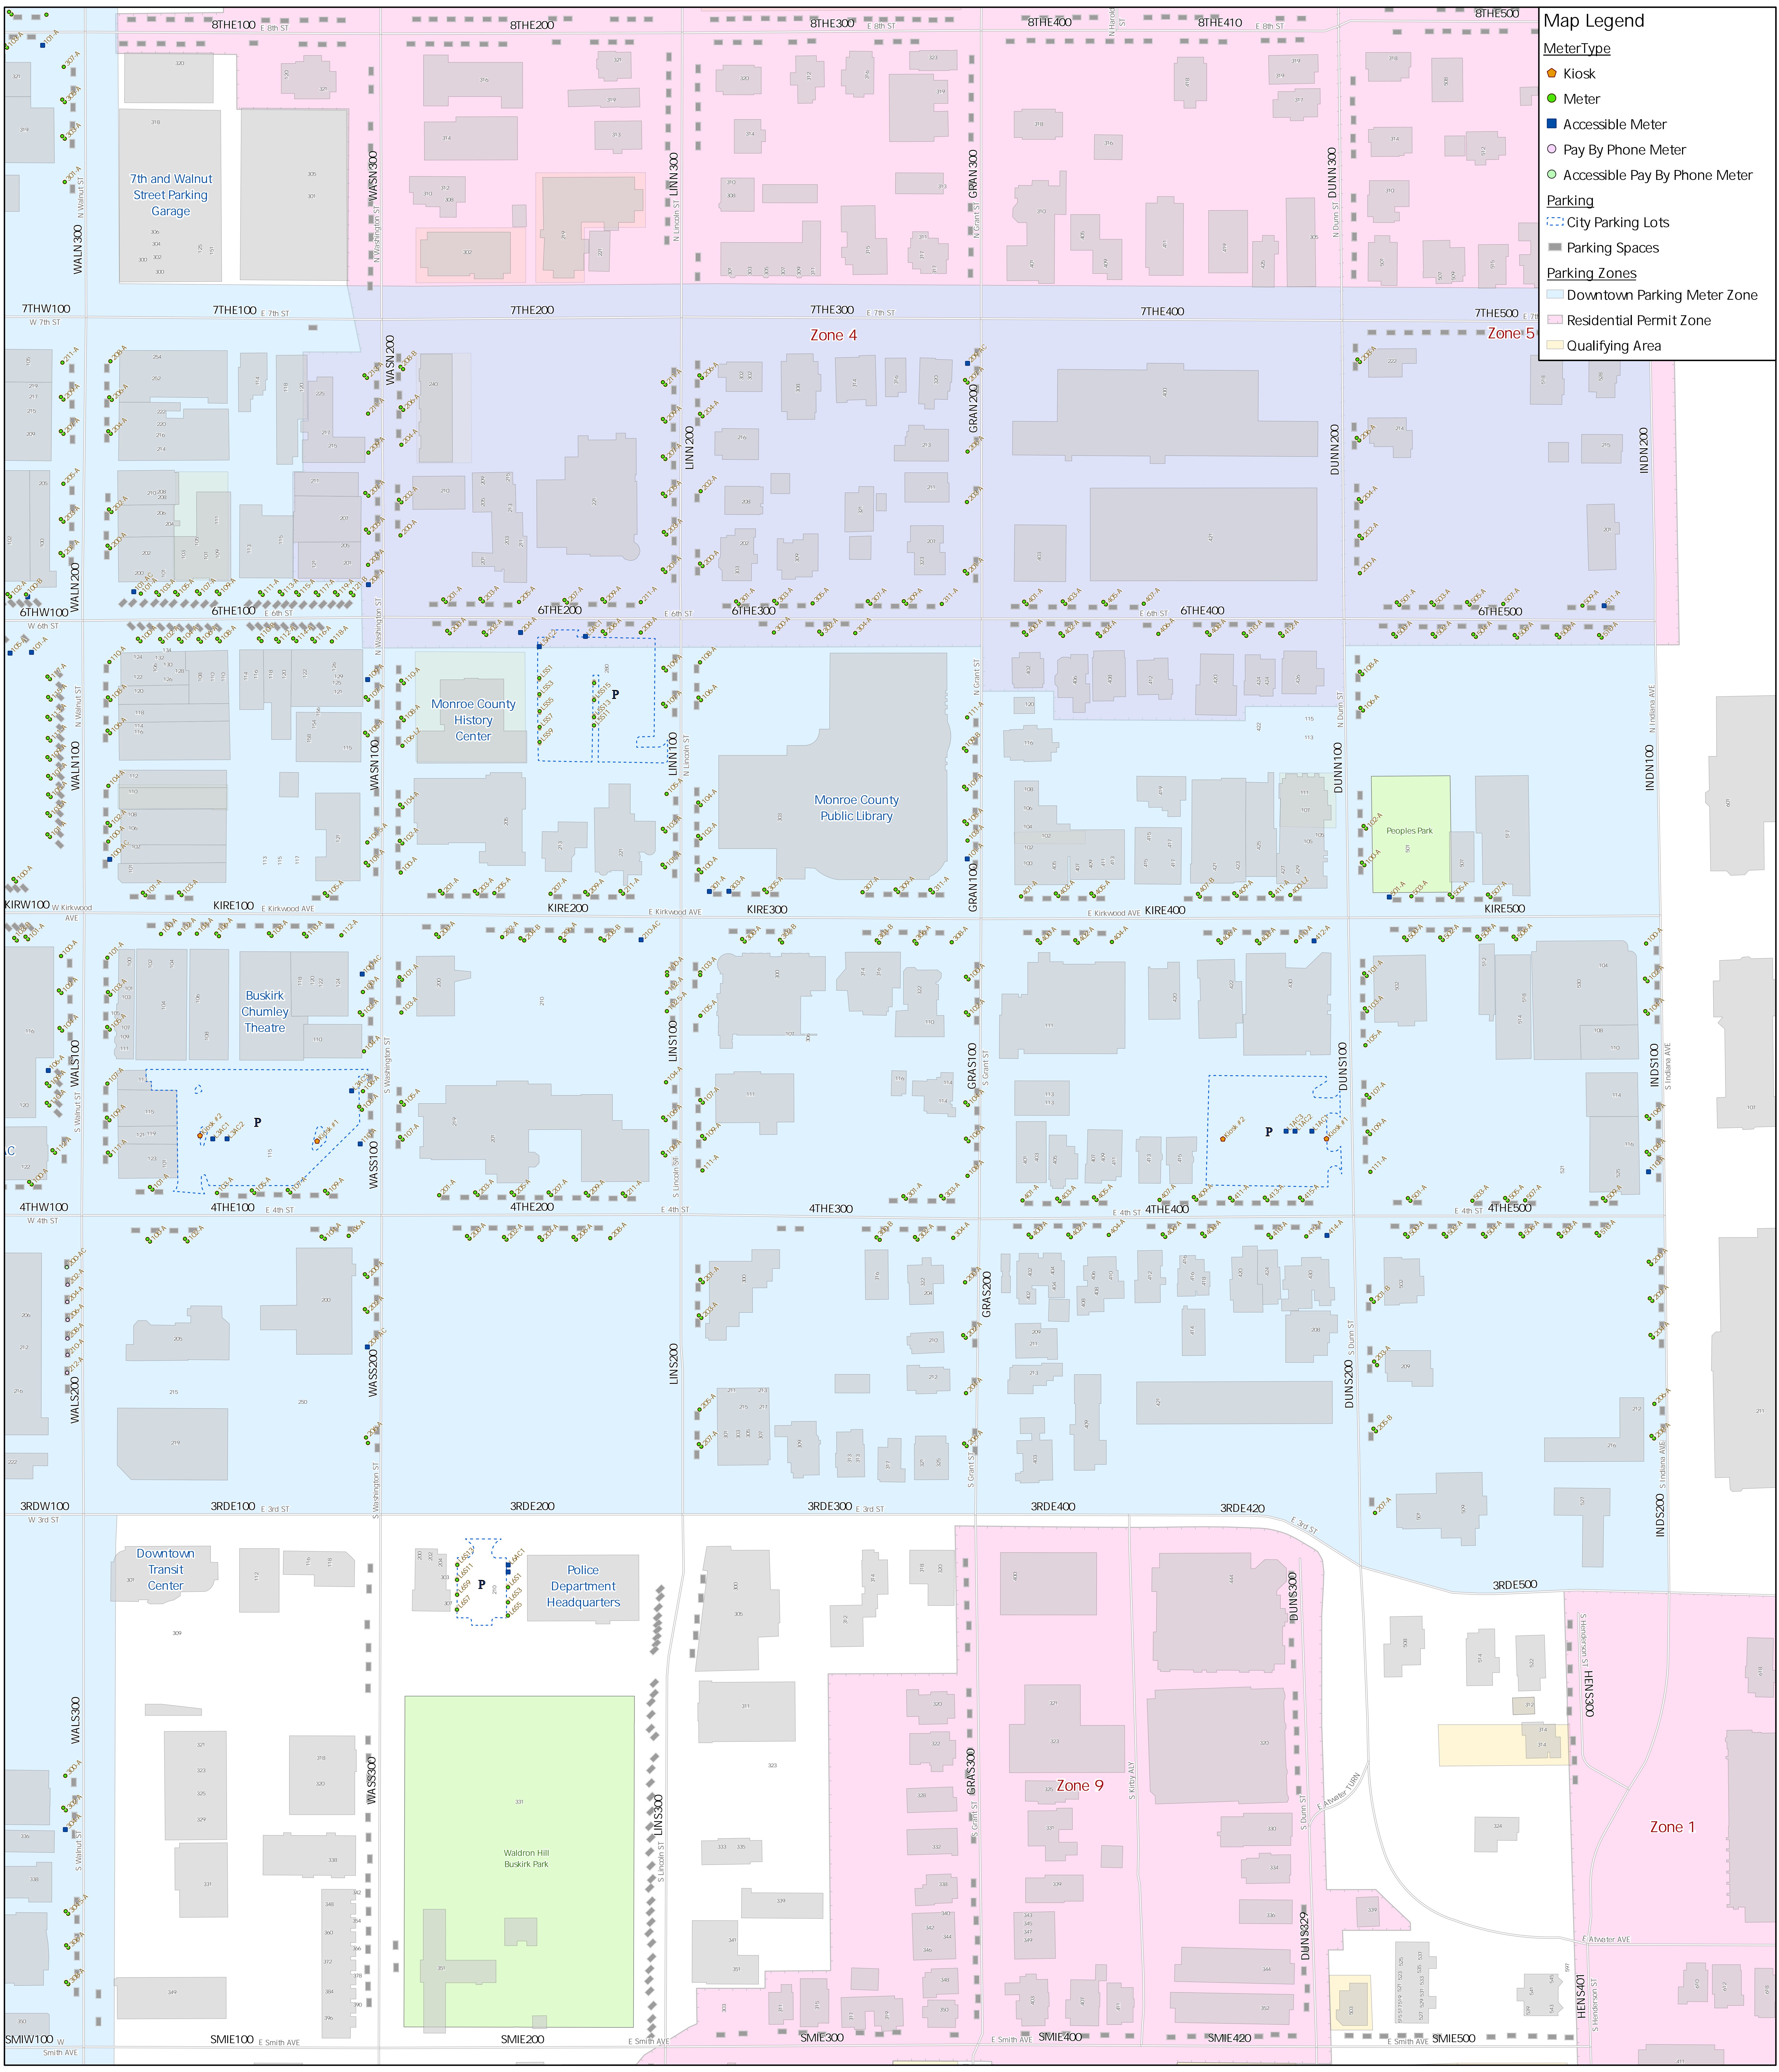

Map Legend

Meter Type

- Kiosk
- Meter
- Accessible Meter
- Pay By Phone Meter
- Accessible Pay By Phone Meter

Parking

- City Parking Lots
- Parking Spaces

Parking Zones

- Downtown Parking Meter Zone
- Residential Permit Zone
- Qualifying Area

March 18th, 2022

Produced: 3/18/2022