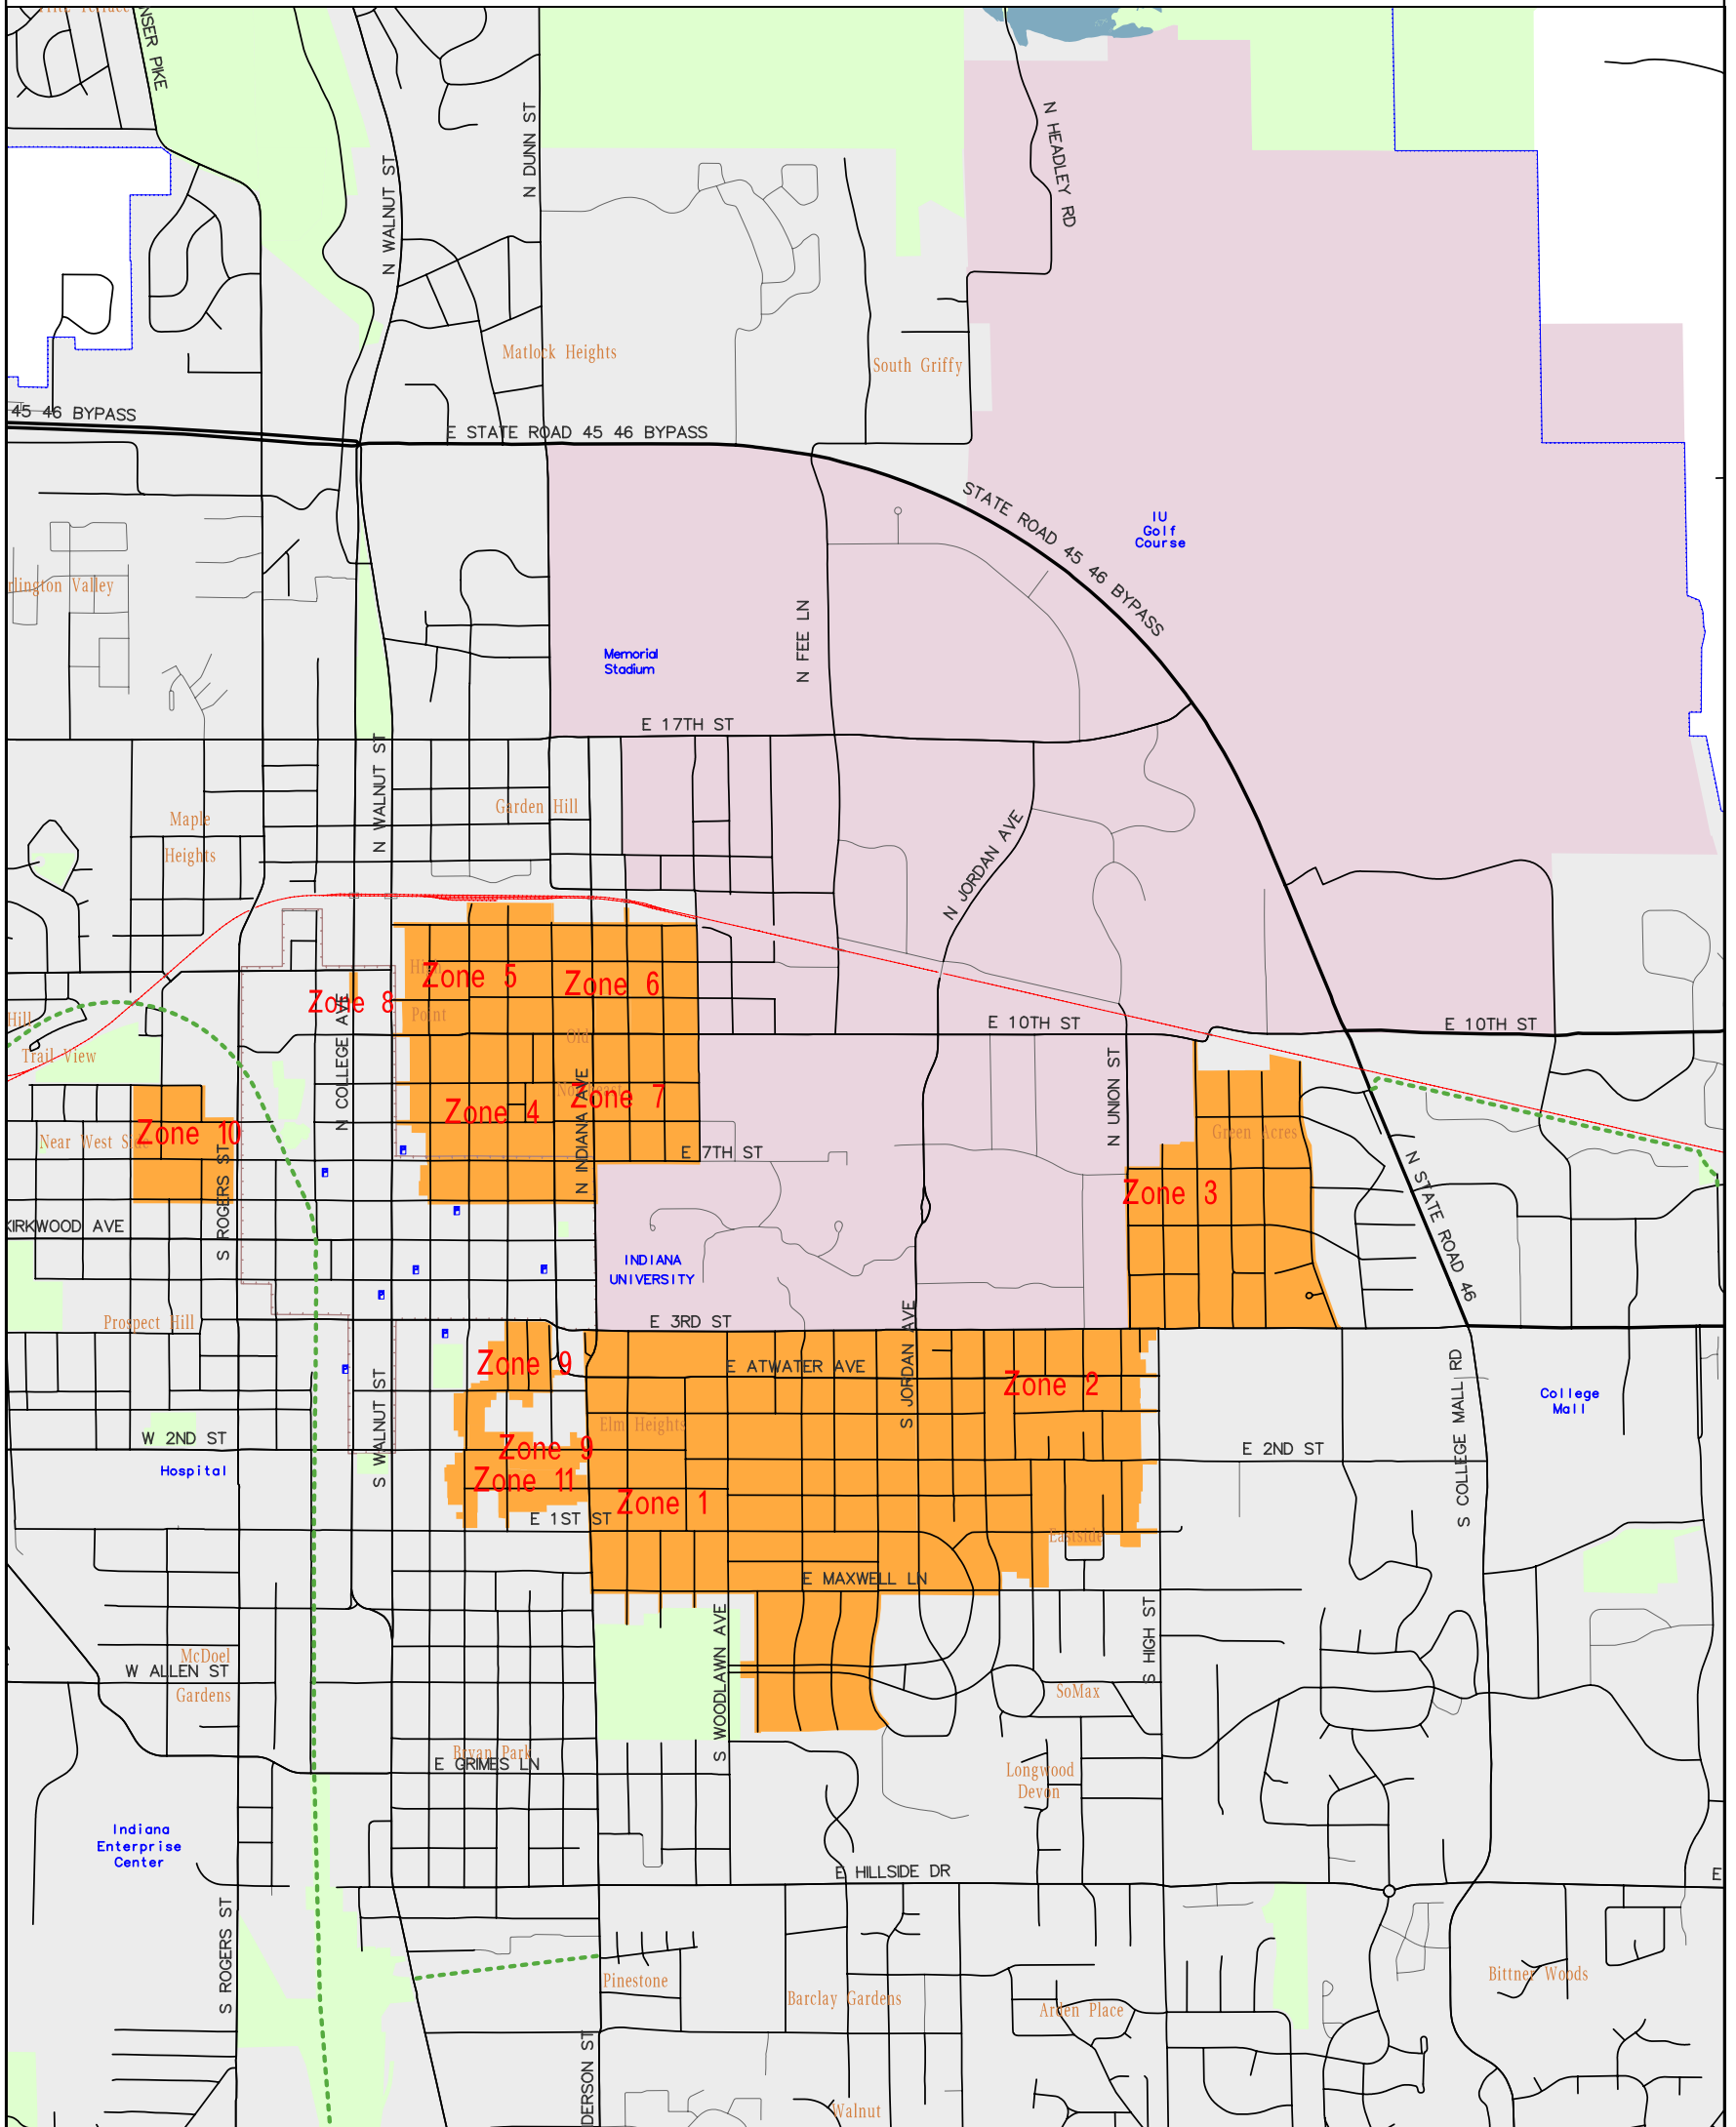

Bloomington Neighborhood Parking Permit Zones

City of Bloomington

Jan 30, 2018

Scale: 1" = 1600'

Geographic Information System