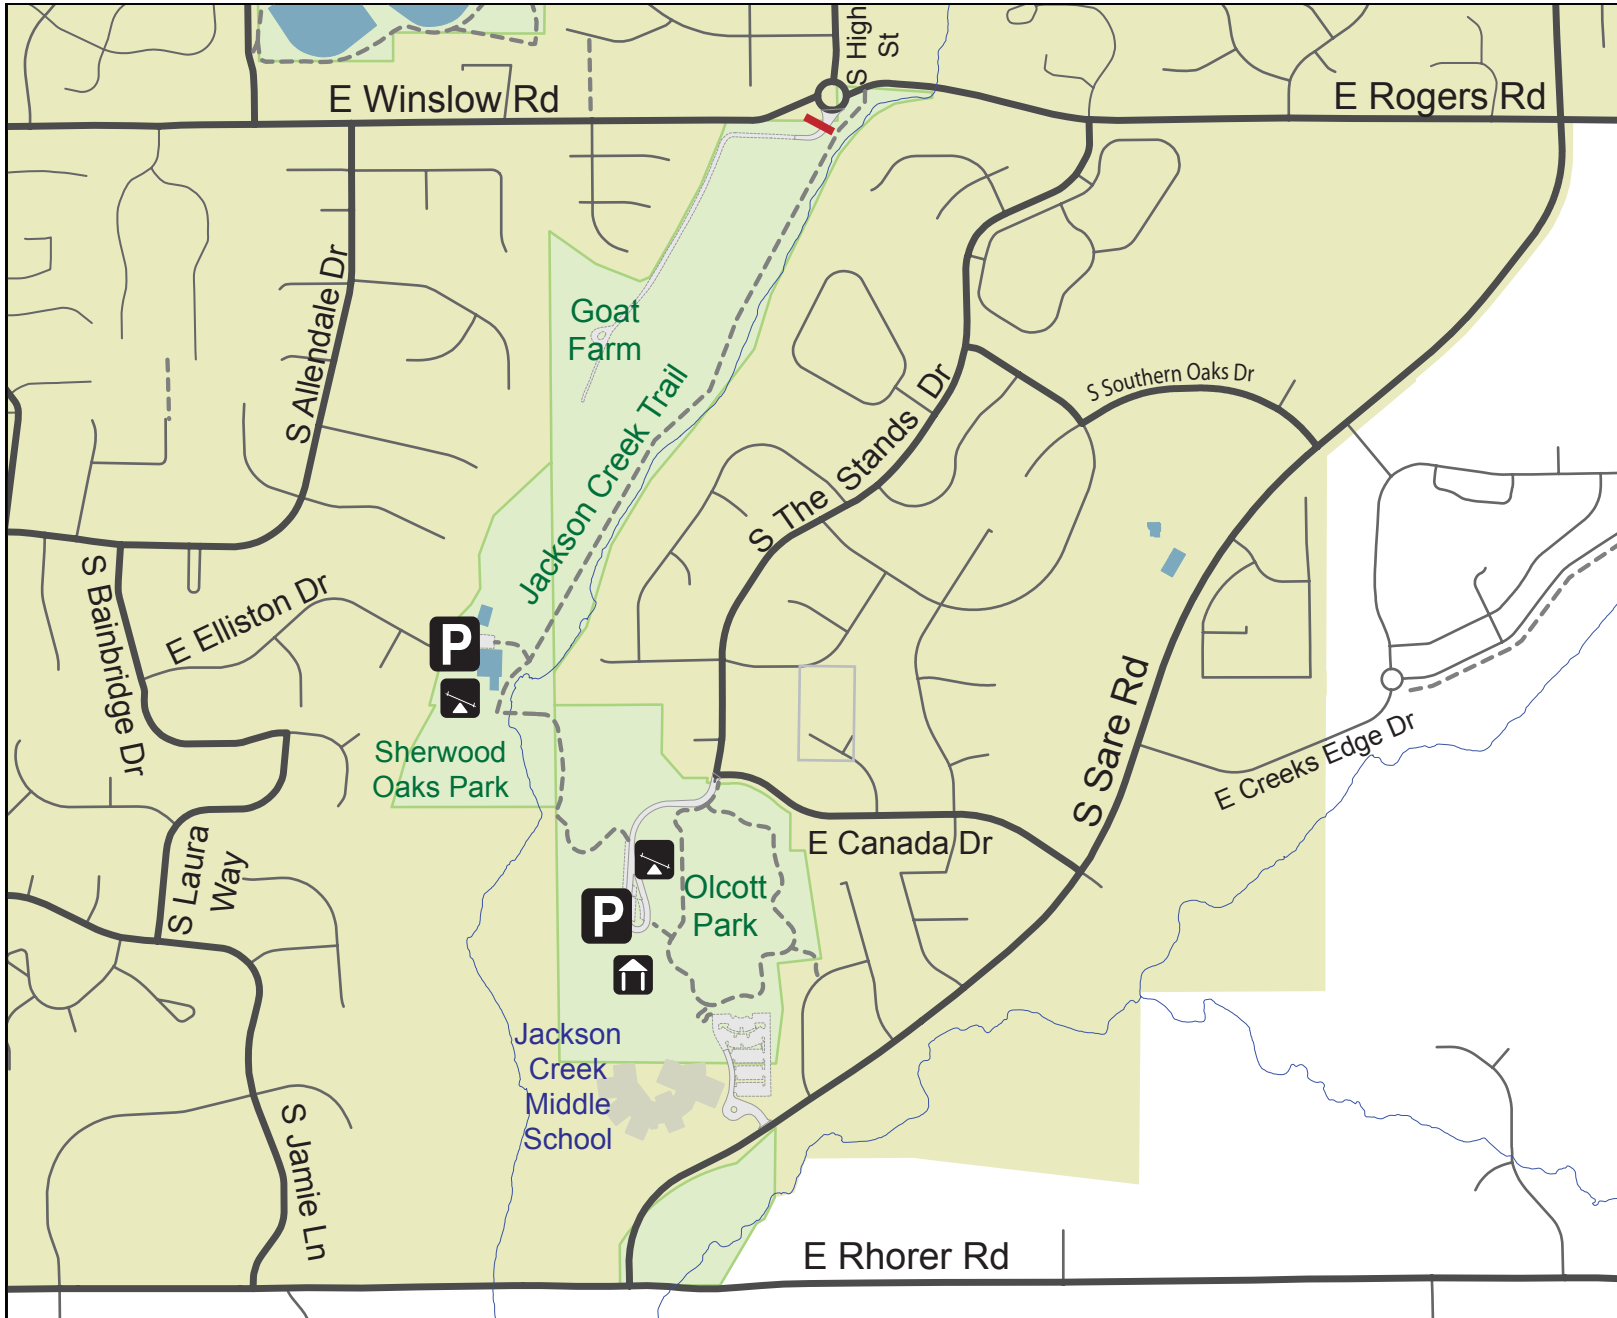

# Jackson Creek Trail (Phase I)

CITY OF BLOOMINGTON  
parks and recreation

## Legend

Parking

Playground

Shelter

Trail

 Gate: No vehicle access or parking at The Goat Farm.