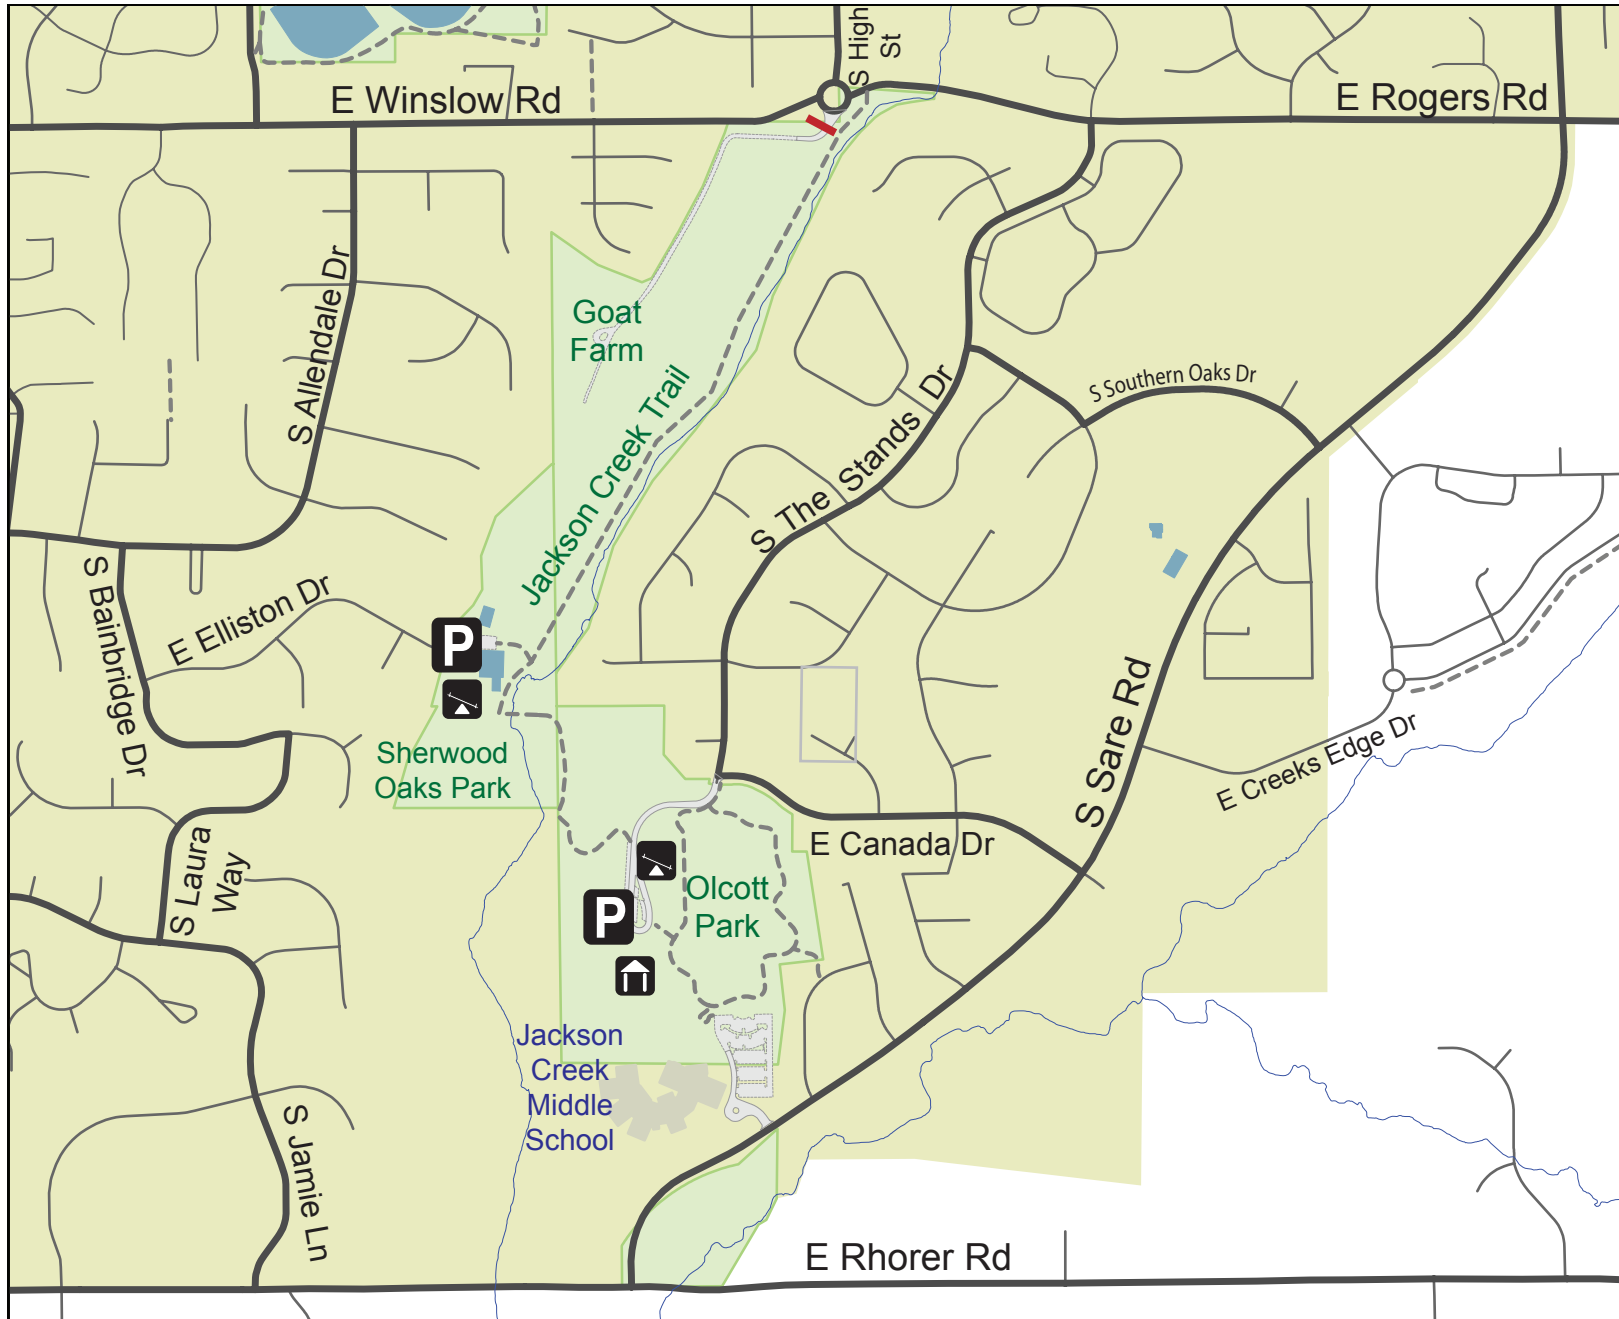

Jackson Creek Trail (Phase I)

CITY OF BLOOMINGTON
parks and recreation

Legend

Parking

Playground

Shelter

Trail

Gate: No vehicle access or parking at The Goat Farm.