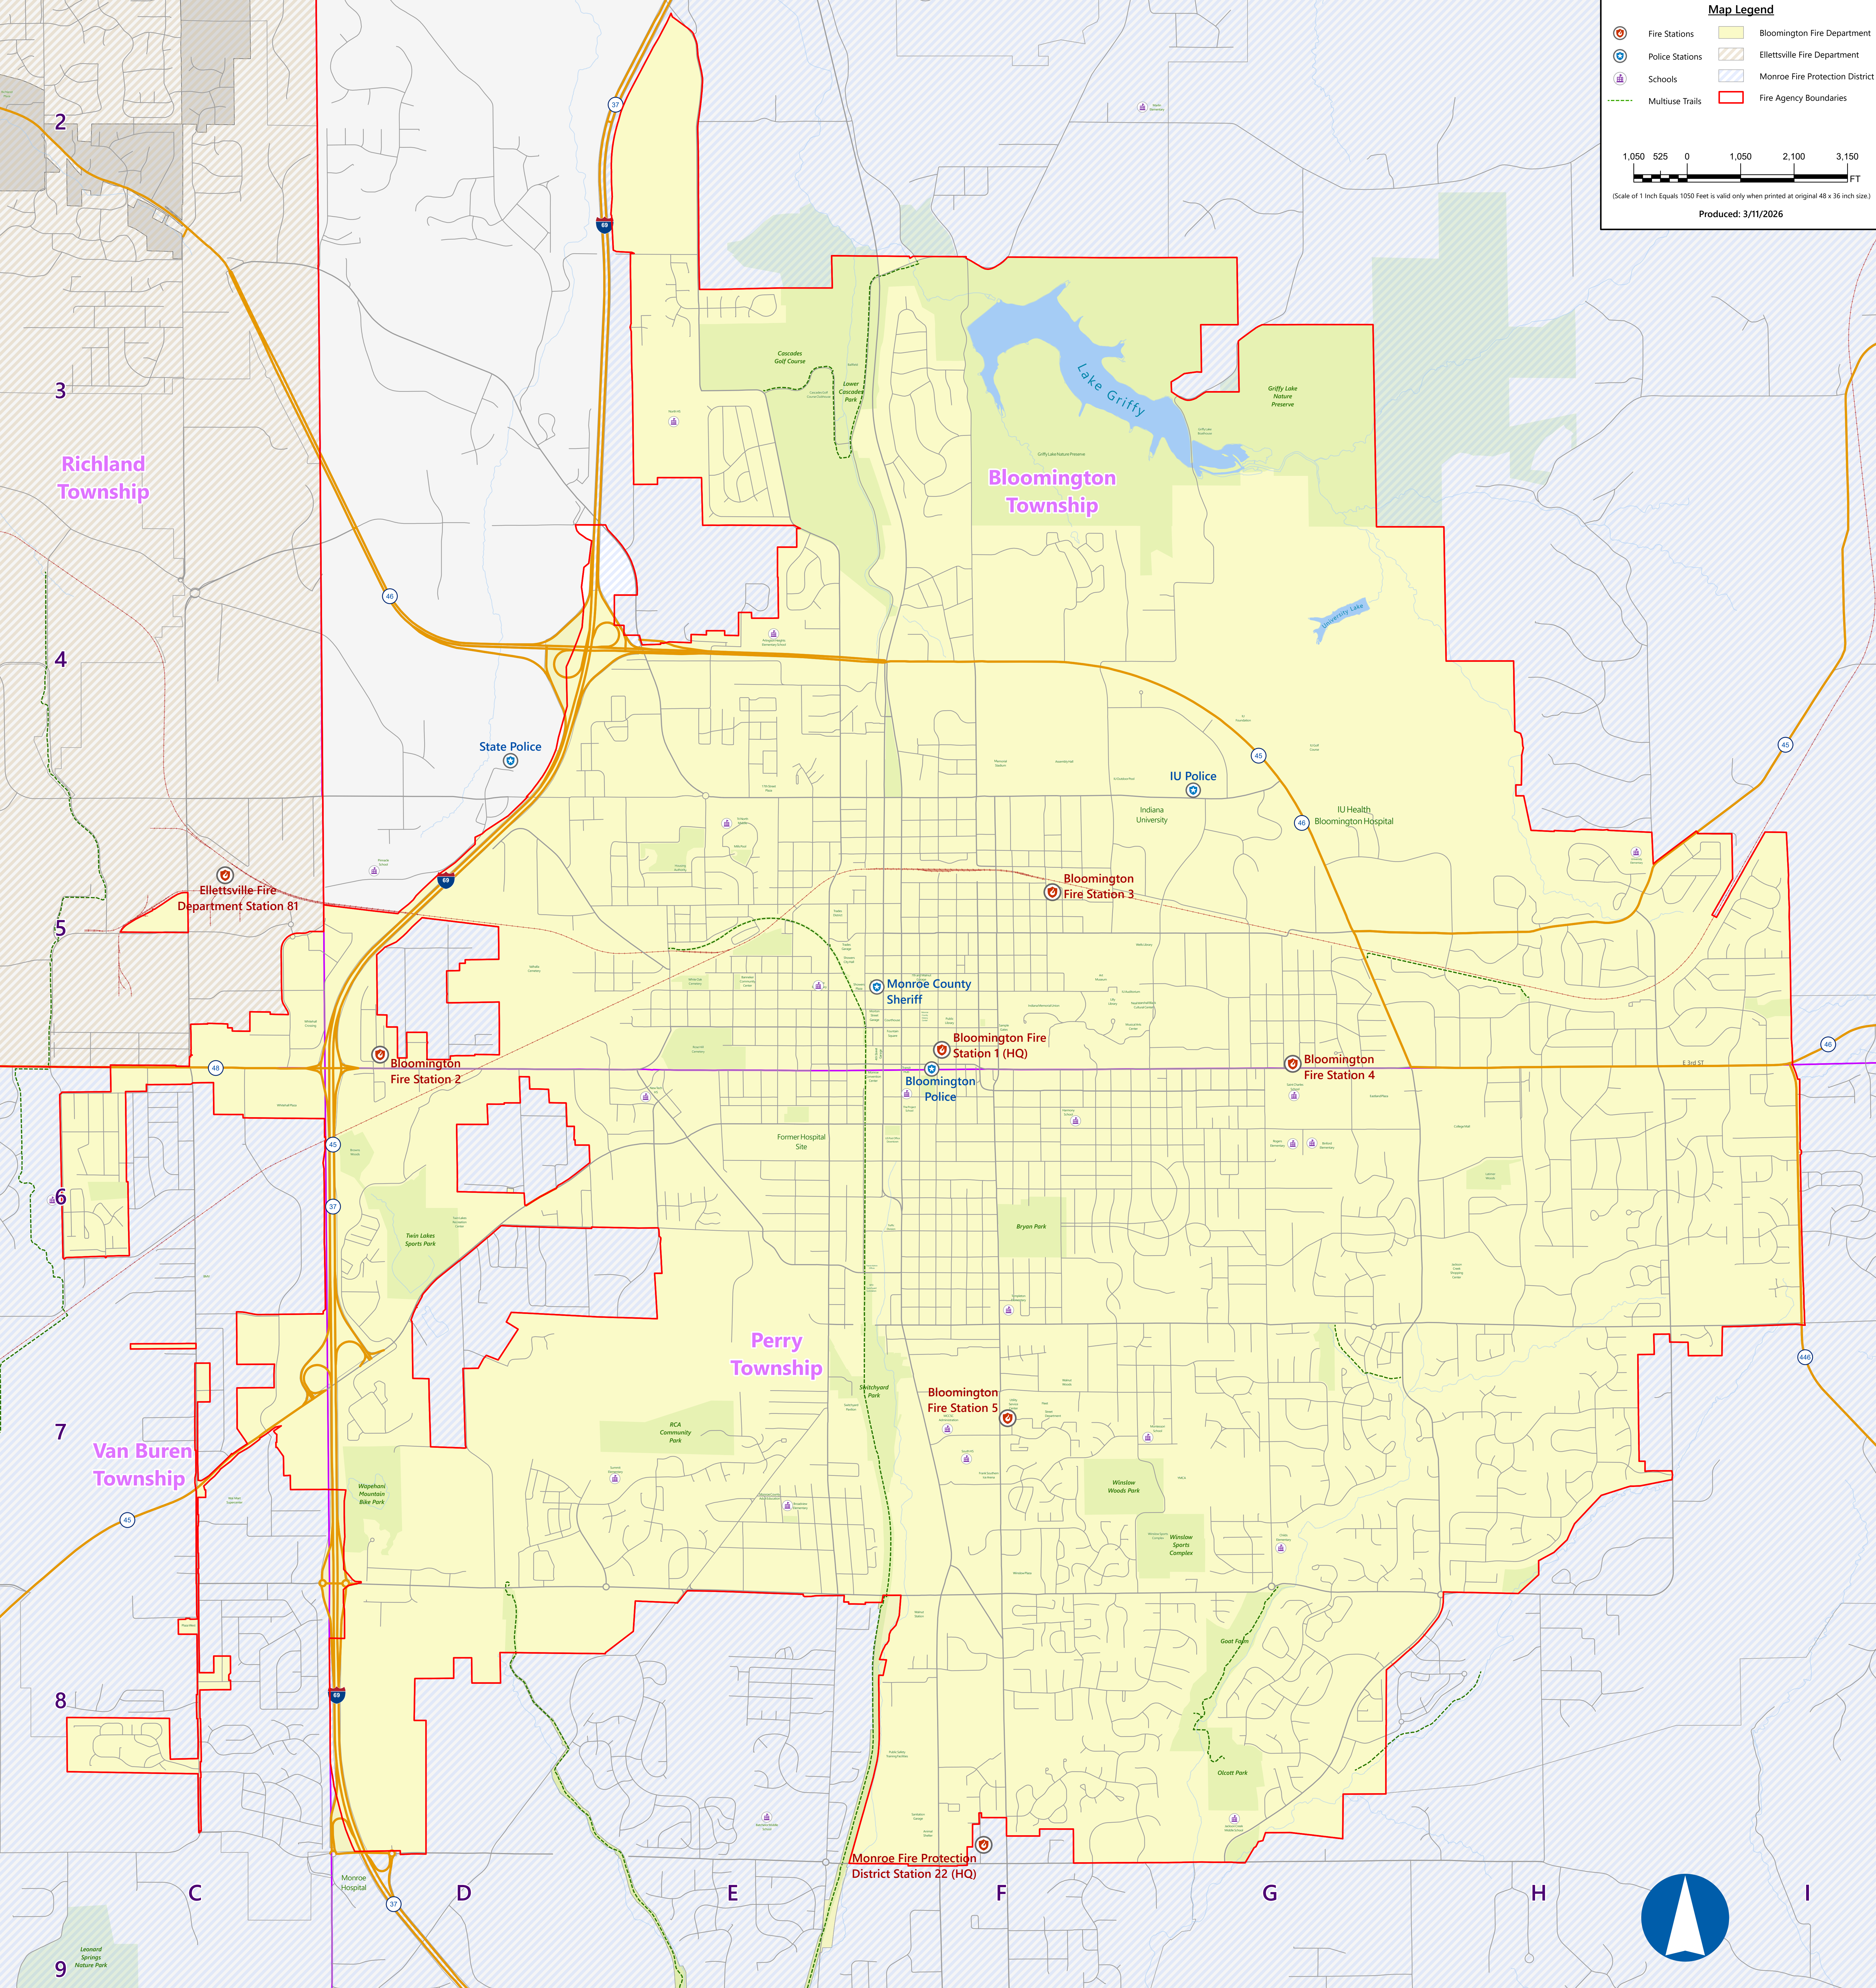

Map Legend

- Fire Stations
- Police Stations
- Schools
- Multiuse Trails
- Bloomington Fire Department
- Ellettsville Fire Department
- Monroe Fire Protection District
- Fire Agency Boundaries

1,050 625 0 1,050 2,100 3,150
Feet

(Scale of 1 Inch Equals 1050 Feet is valid only when printed at original 43 x 36 inch size)

Produced: 3/11/2026

1201 ST 14	1201 ST 15	1201 ST 16	1201 ST 17	1201 ST 18	1201 ST 19	1201 ST 20	1201 ST 21	1201 ST 22	1201 ST 23	1201 ST 24	1201 ST 25	1201 ST 26	1201 ST 27	1201 ST 28	1201 ST 29	1201 ST 30	1201 ST 31	1201 ST 32	1201 ST 33	1201 ST 34	1201 ST 35	1201 ST 36	1201 ST 37	1201 ST 38	1201 ST 39	1201 ST 40	1201 ST 41	1201 ST 42	1201 ST 43	1201 ST 44	1201 ST 45	1201 ST 46	1201 ST 47	1201 ST 48	1201 ST 49	1201 ST 50	1201 ST 51	1201 ST 52	1201 ST 53	1201 ST 54	1201 ST 55	1201 ST 56	1201 ST 57	1201 ST 58	1201 ST 59	1201 ST 60	1201 ST 61	1201 ST 62	1201 ST 63	1201 ST 64	1201 ST 65	1201 ST 66	1201 ST 67	1201 ST 68	1201 ST 69	1201 ST 70	1201 ST 71	1201 ST 72	1201 ST 73	1201 ST 74	1201 ST 75	1201 ST 76	1201 ST 77	1201 ST 78	1201 ST 79	1201 ST 80	1201 ST 81	1201 ST 82	1201 ST 83	1201 ST 84	1201 ST 85	1201 ST 86	1201 ST 87	1201 ST 88	1201 ST 89	1201 ST 90	1201 ST 91	1201 ST 92	1201 ST 93	1201 ST 94	1201 ST 95	1201 ST 96	1201 ST 97	1201 ST 98	1201 ST 99	1201 ST 100