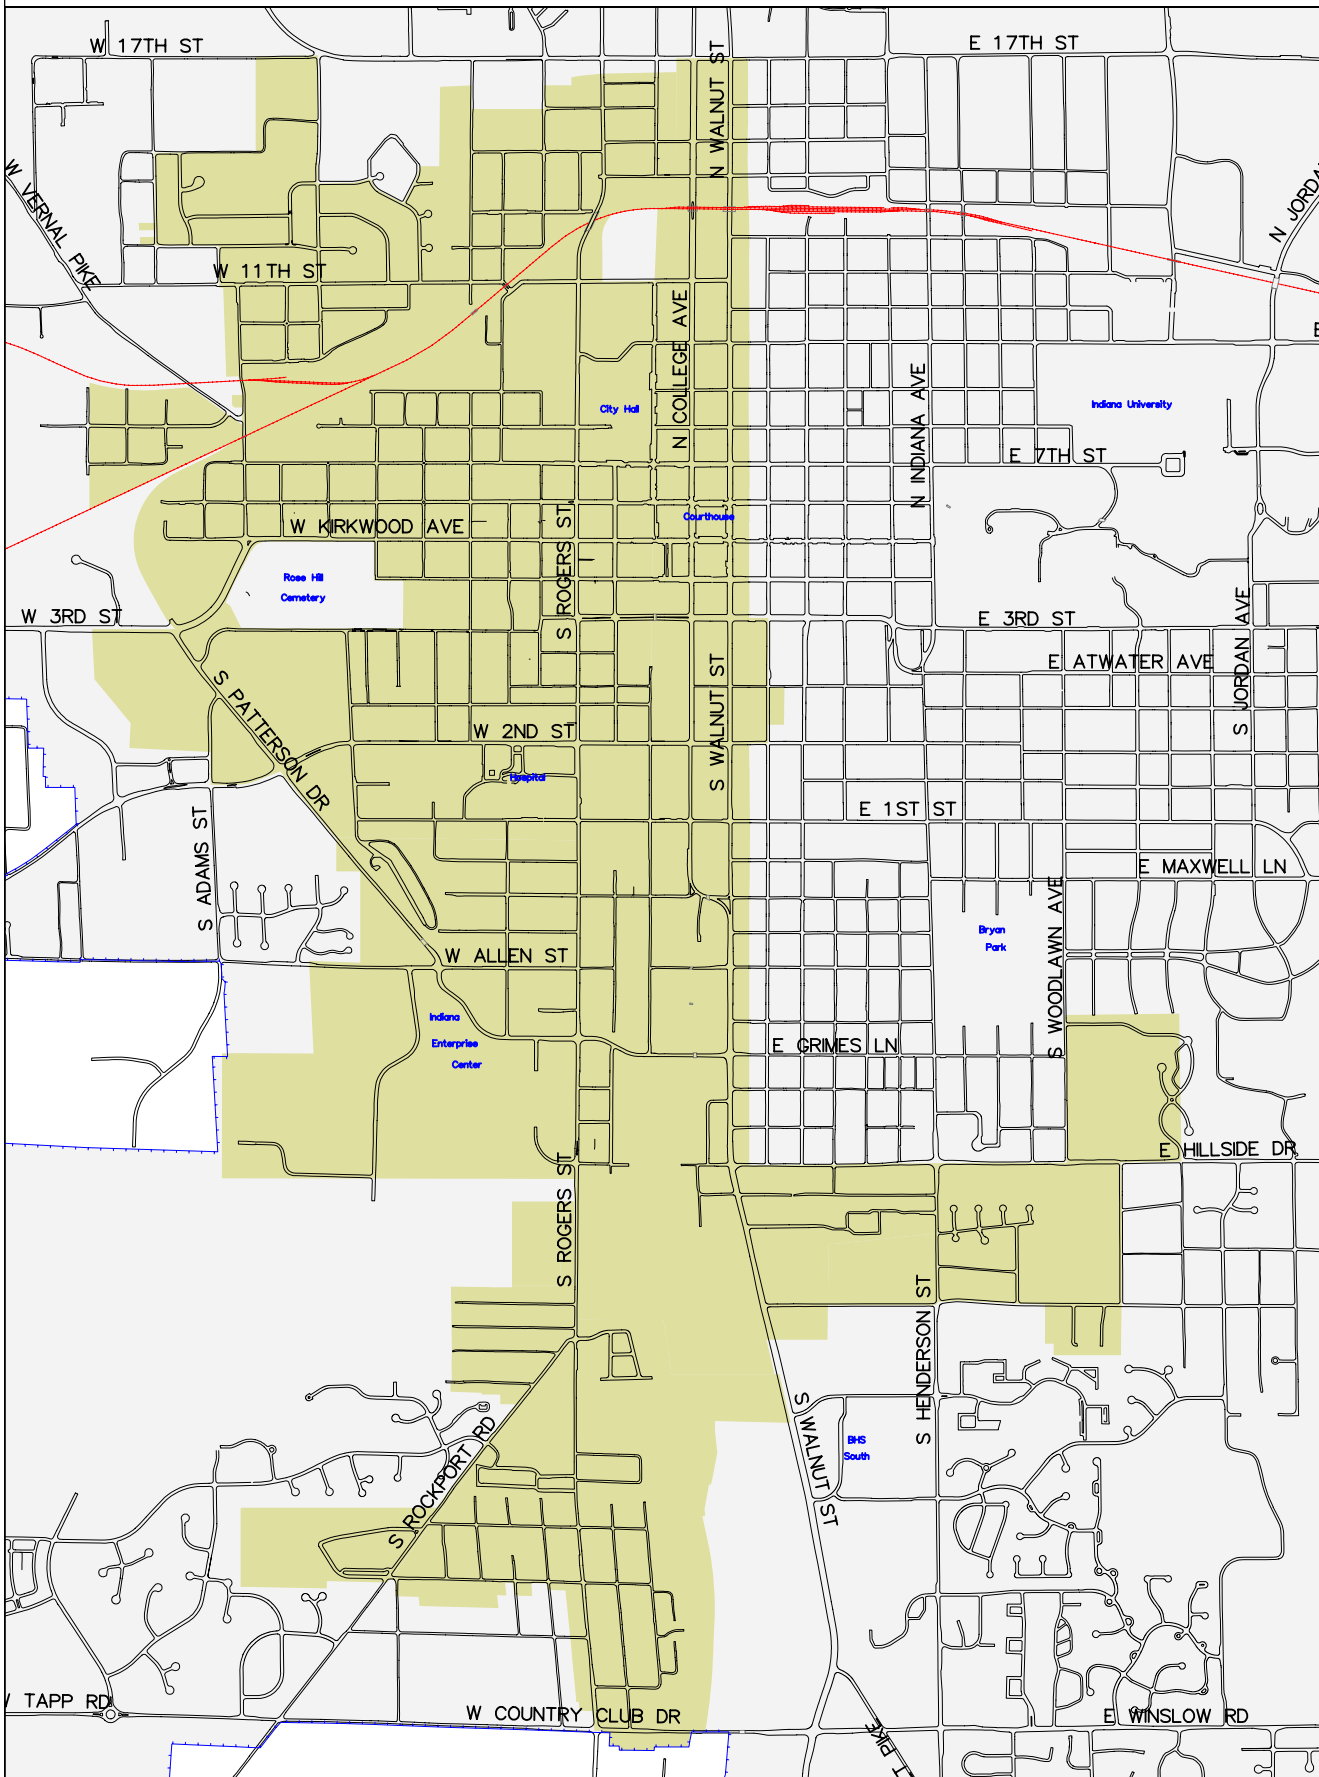

Bloomington Urban Enterprise Zone

Feb 17, 2011

City of Bloomington
Geographic Information System

For use as map information only, information is NOT warranted.

Scale: 1" = 1800'

TuezLP