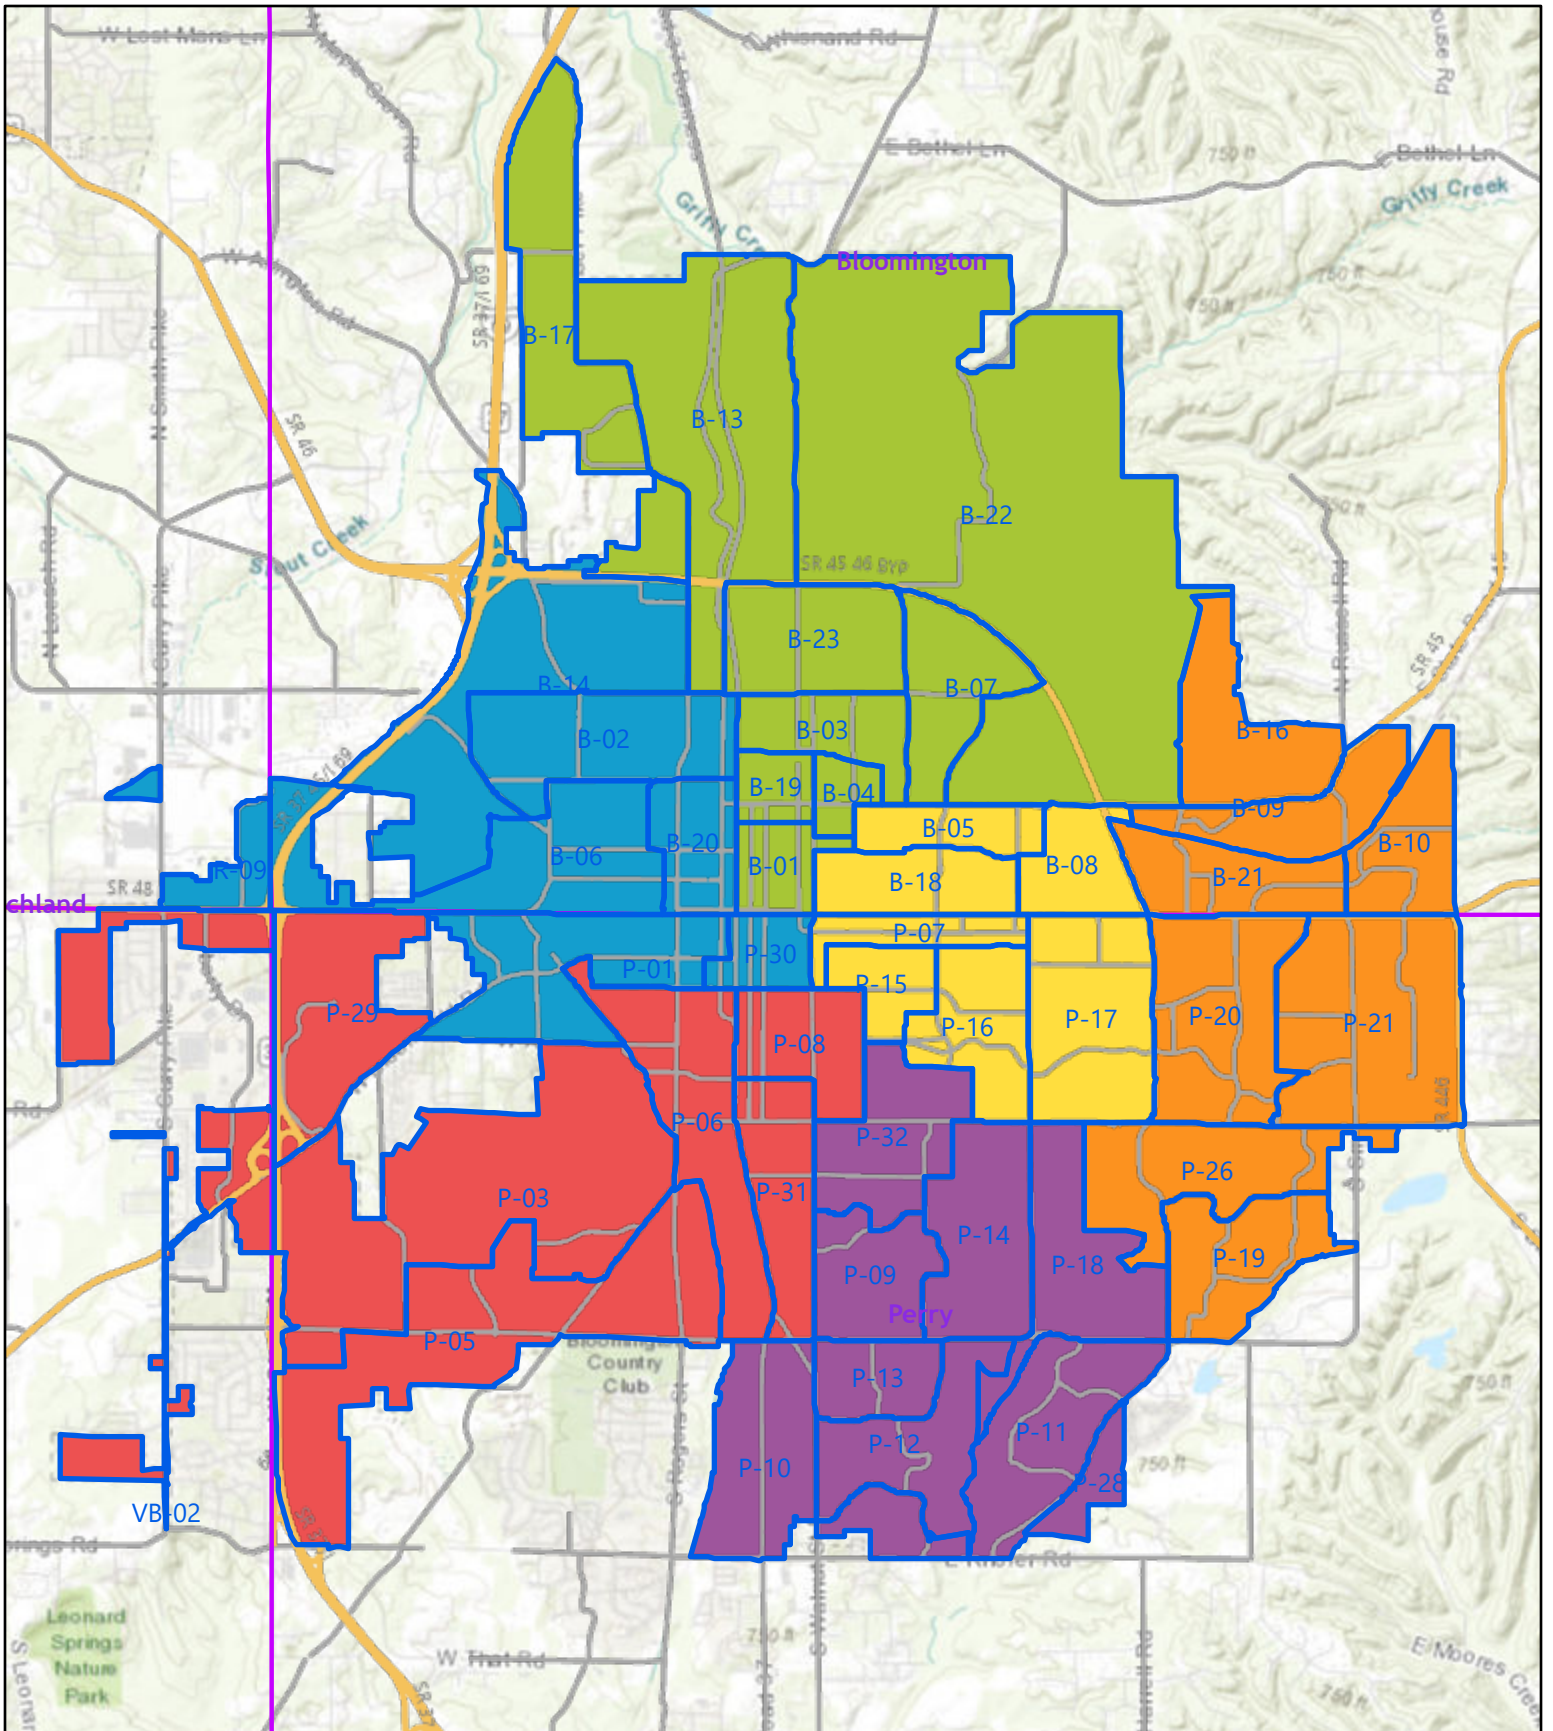

- | | |
|---|--|
| Bloomington Voting Precincts 2022 | 3 |
| Monroe County Townships | 4 |
| 1 | 5 |
| 2 | 6 |

City of Bloomington, Indiana. For use as map information only, information is NOT warranted.

City Council Redistricting Map Option #11

August 31, 2022 Public User

Produced from the City Council Redistricting Web Map

- Bloomington Voting Precincts 2022
- Monroe County Townships
- 1
- 2
- 3
- 4
- 5
- 6

City of Bloomington, Indiana. For use as map information only, information is NOT warranted.

City Council Redistricting Map Option #12

August 31, 2022 Public User

Produced from the City Council Redistricting Web Map