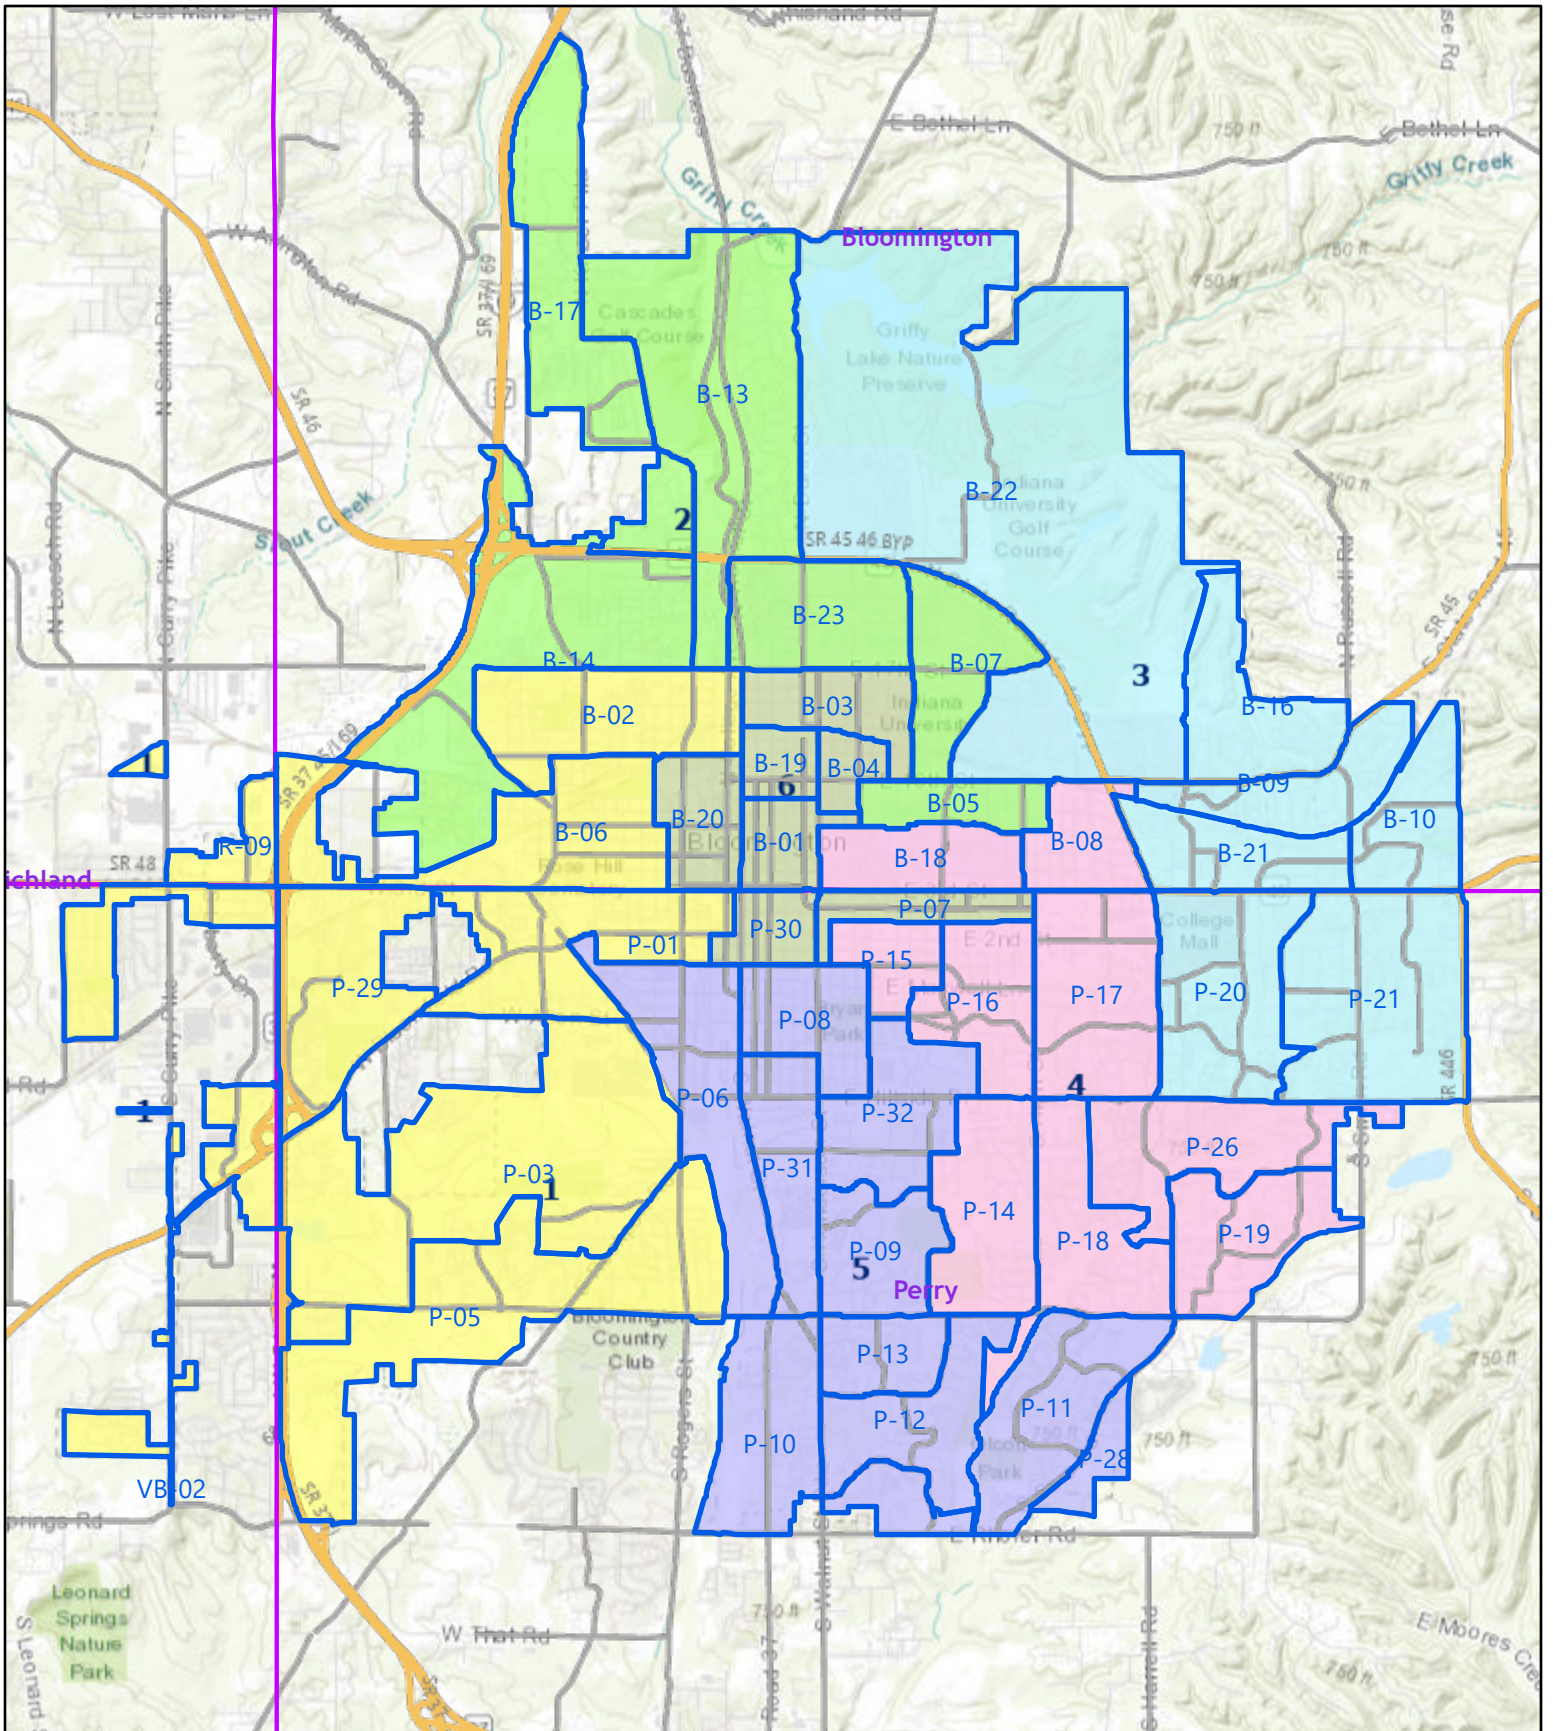

Existing Council District Map

August 31, 2022 Public User

Produced from the City Council Redistricting Web Map

- Bloomington Voting Precincts 2022
- Monroe County Townships
- 1
- 2
- 3
- 4
- 5
- 6

City of Bloomington, Indiana. For use as map information only, information is NOT warranted.