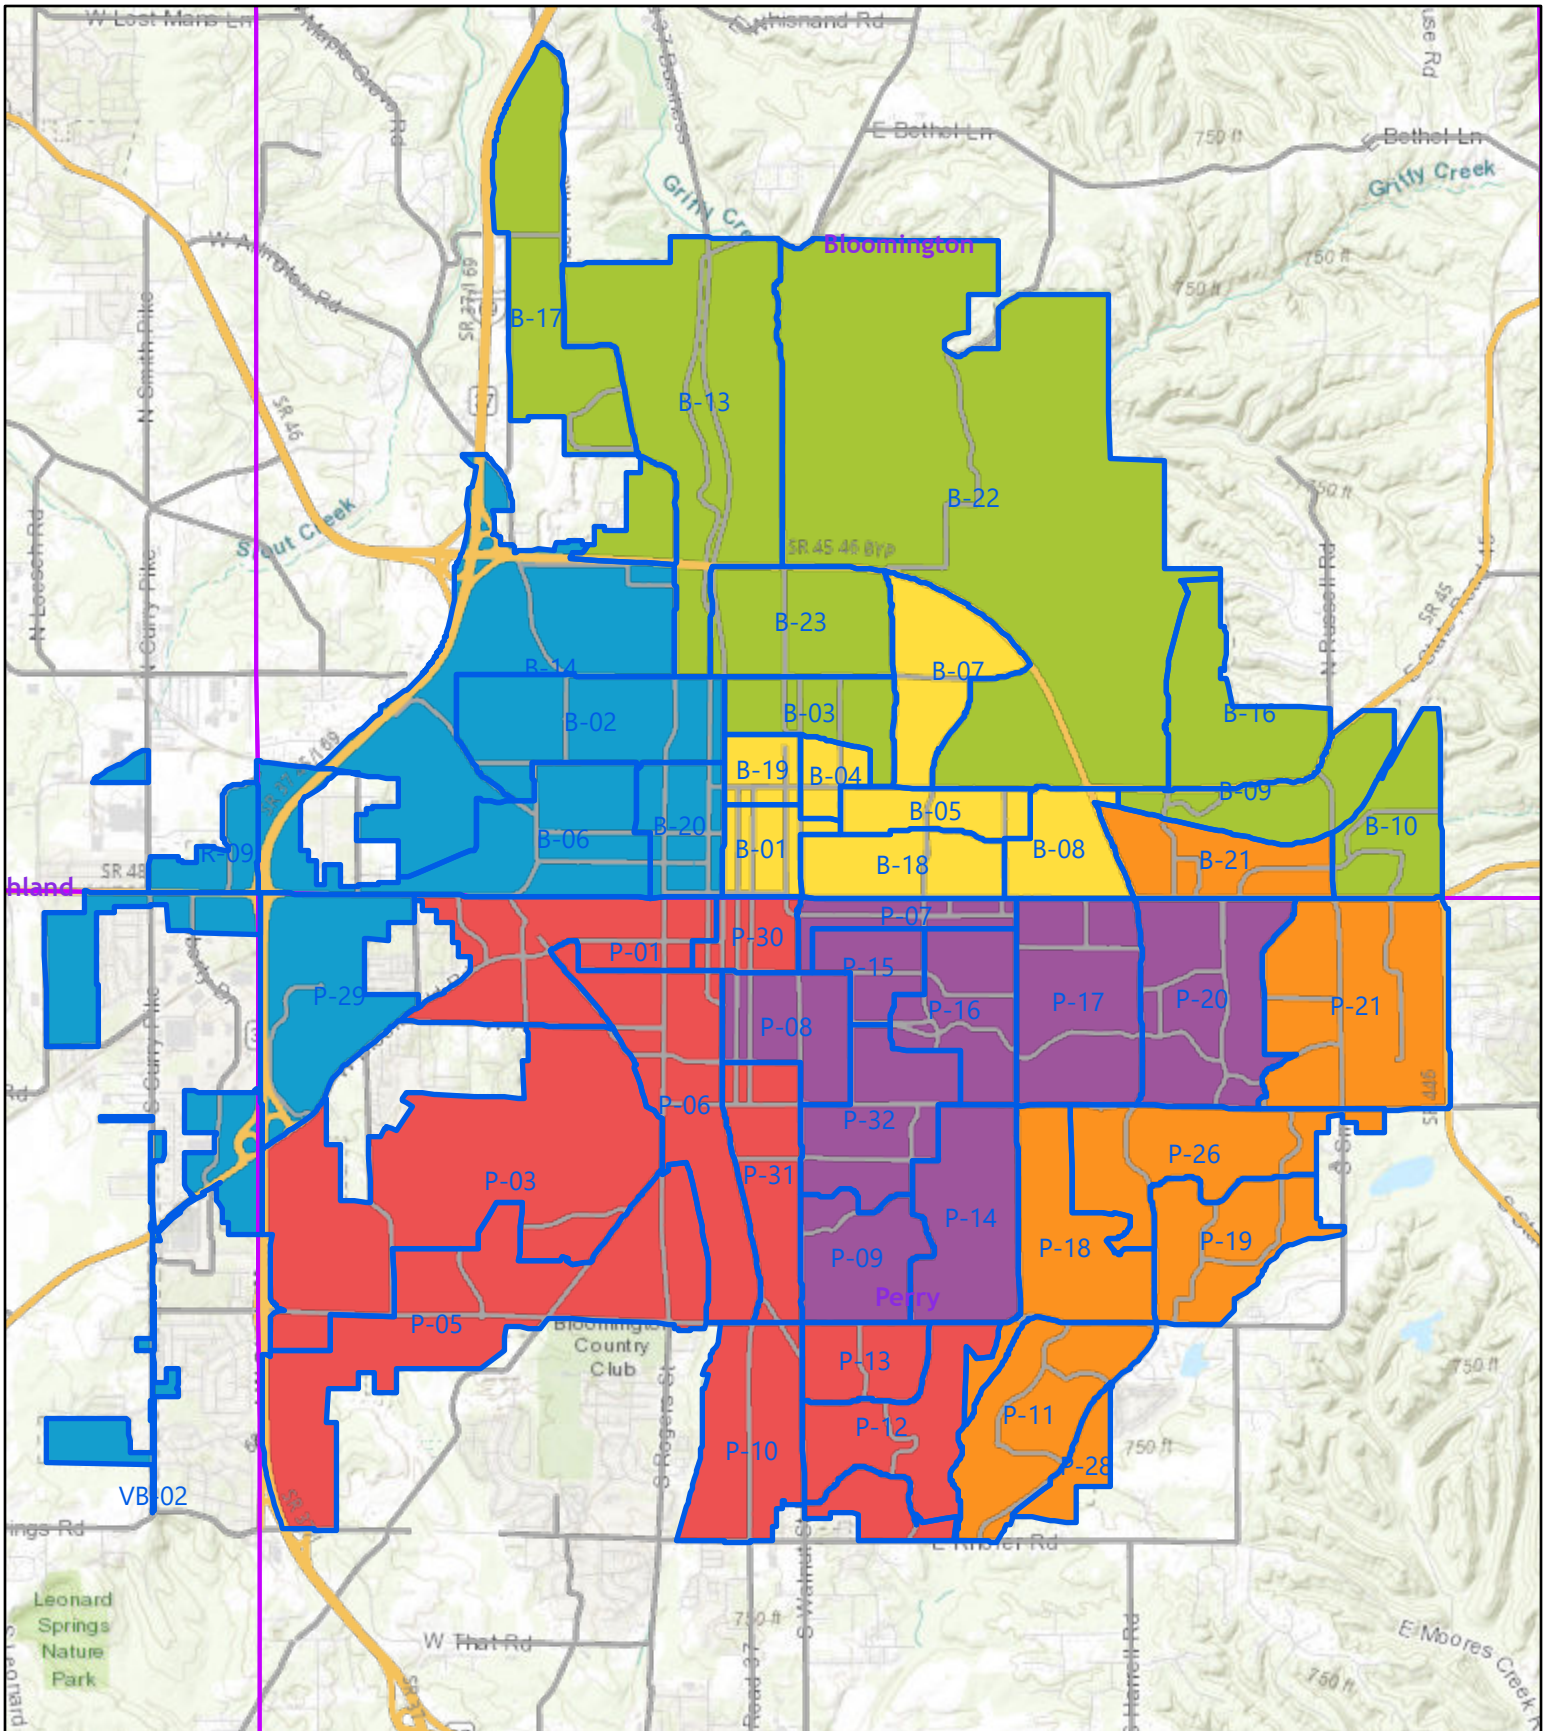

August 31, 2022 Public User

Produced from the City Council Redistricting Web Map

- ▬ Bloomington Voting Precincts 2022
- ▬ Monroe County Townships
- ▬ 1
- ▬ 2
- ▬ 3
- ▬ 4
- ▬ 5
- ▬ 6

City of Bloomington, Indiana. For use as map information only, information is NOT warranted.

City Council Redistricting Map Option #14

August 31, 2022 Public User

Produced from the City Council Redistricting Web Map

- Bloomington Voting Precincts 2022
- Monroe County Townships
- 1
- 2
- 3
- 4
- 5
- 6

City of Bloomington, Indiana. For use as map information only, information is NOT warranted.

City Council Redistricting Map Option #15

August 31, 2022 Public User

Produced from the City Council Redistricting Web Map