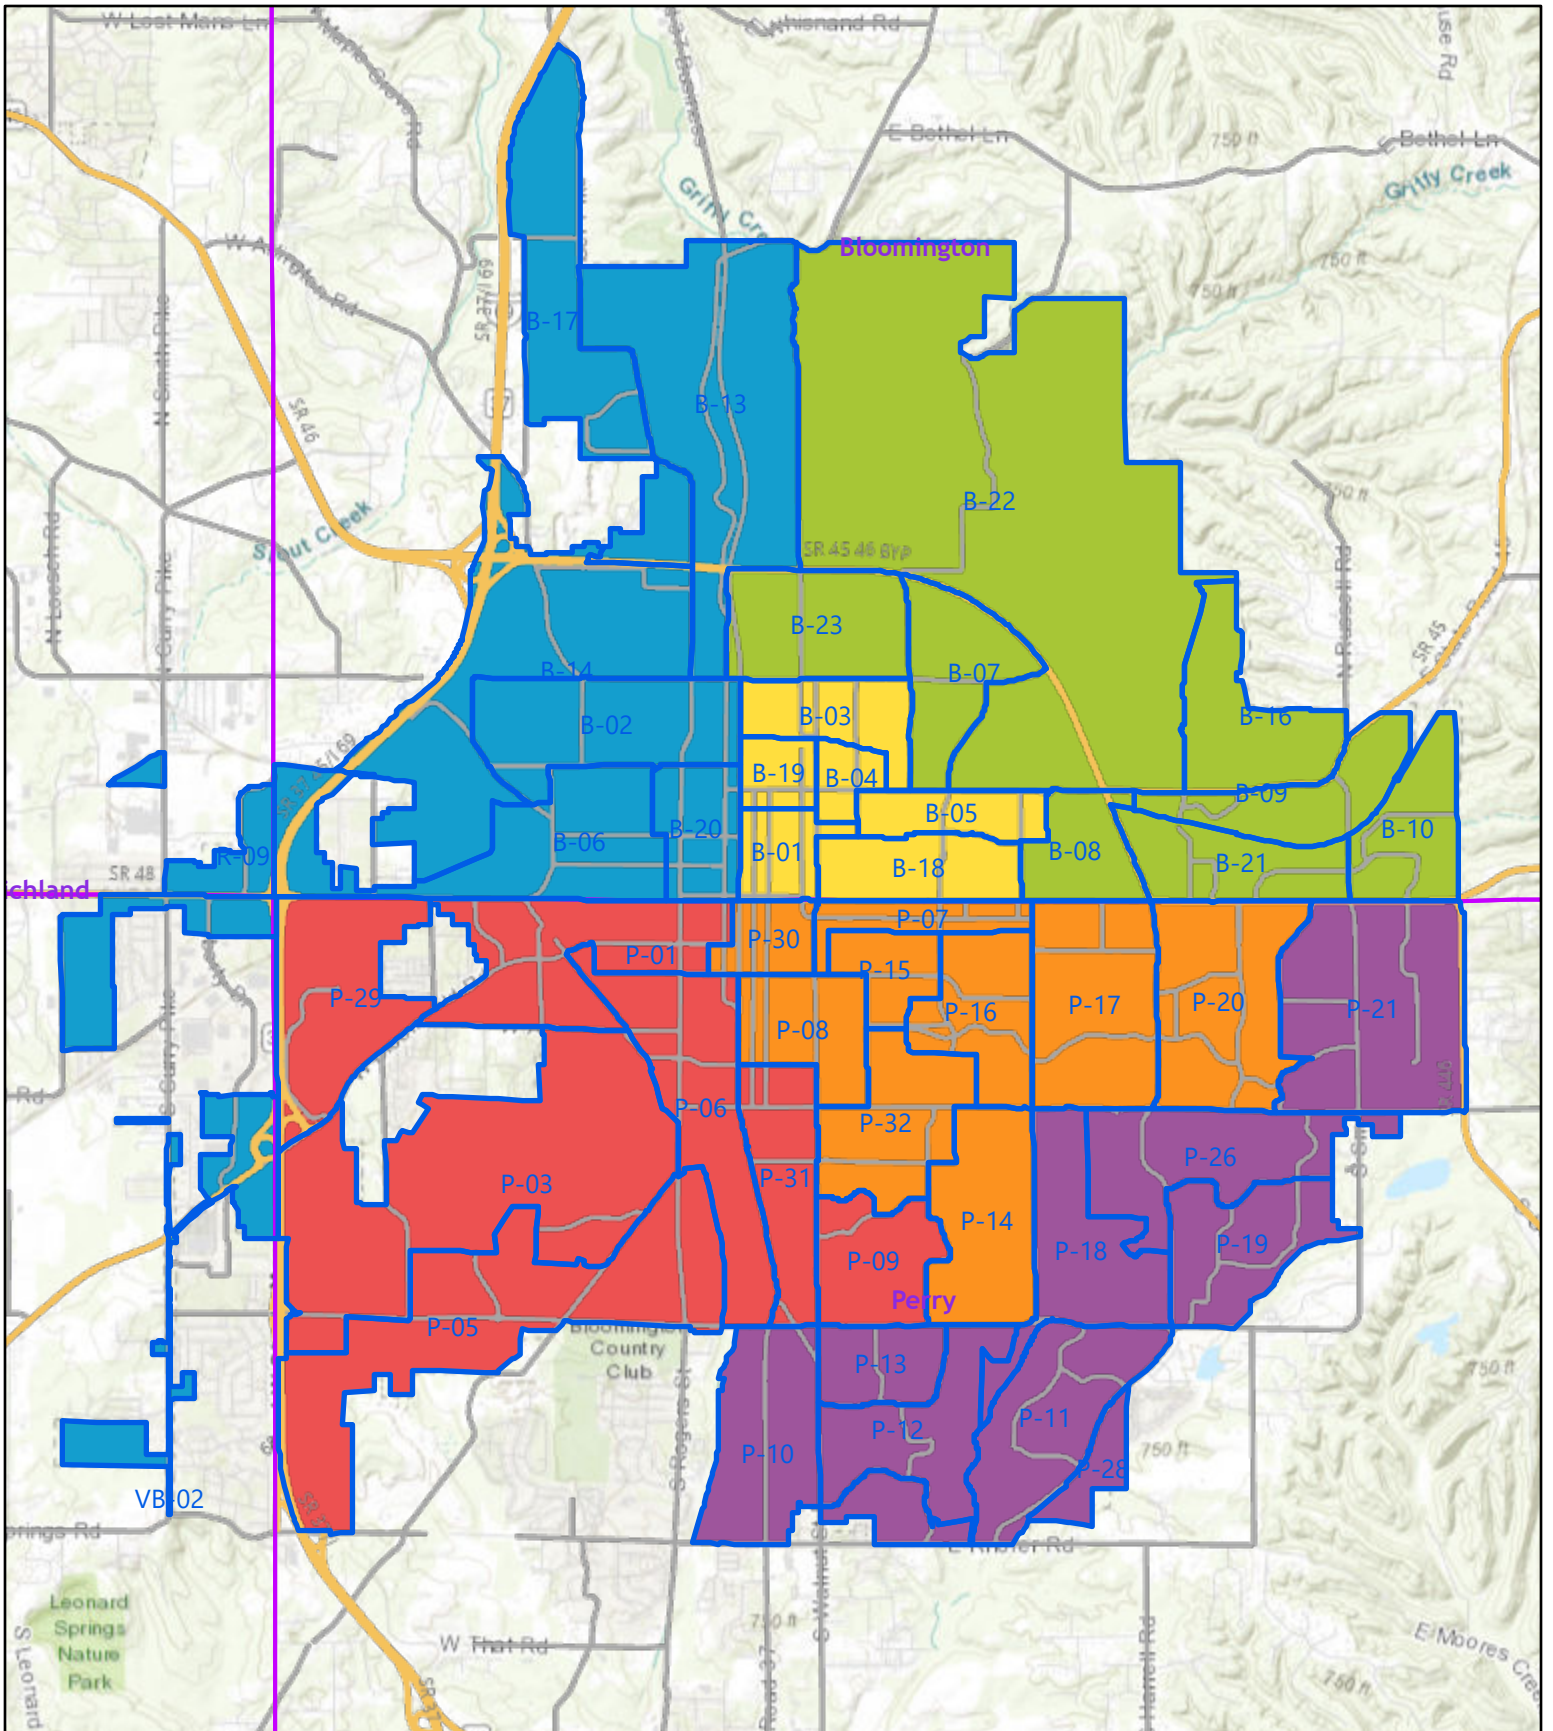

Existing Council District Map

August 31, 2022 Public User

Produced from the City Council Redistricting Web Map

- Bloomington Voting Precincts 2022
- Monroe County Townships
- 1
- 2
- 3
- 4
- 5
- 6

City of Bloomington, Indiana. For use as map information only, information is NOT warranted.

City Council Redistricting Map Option #2

August 31, 2022 Public User

Produced from the City Council Redistricting Web Map

- Bloomington Voting Precincts 2022
- Monroe County Townships
- 1
- 2
- 3
- 4
- 5
- 6

City of Bloomington, Indiana. For use as map information only, information is NOT warranted.

City Council Redistricting Map Option #3

August 31, 2022 Public User

Produced from the City Council Redistricting Web Map

- Bloomington Voting Precincts 2022
- Monroe County Townships
- 1
- 2
- 3
- 4
- 5
- 6

City of Bloomington, Indiana. For use as map information only, information is NOT warranted.

City Council Redistricting Map Option #4