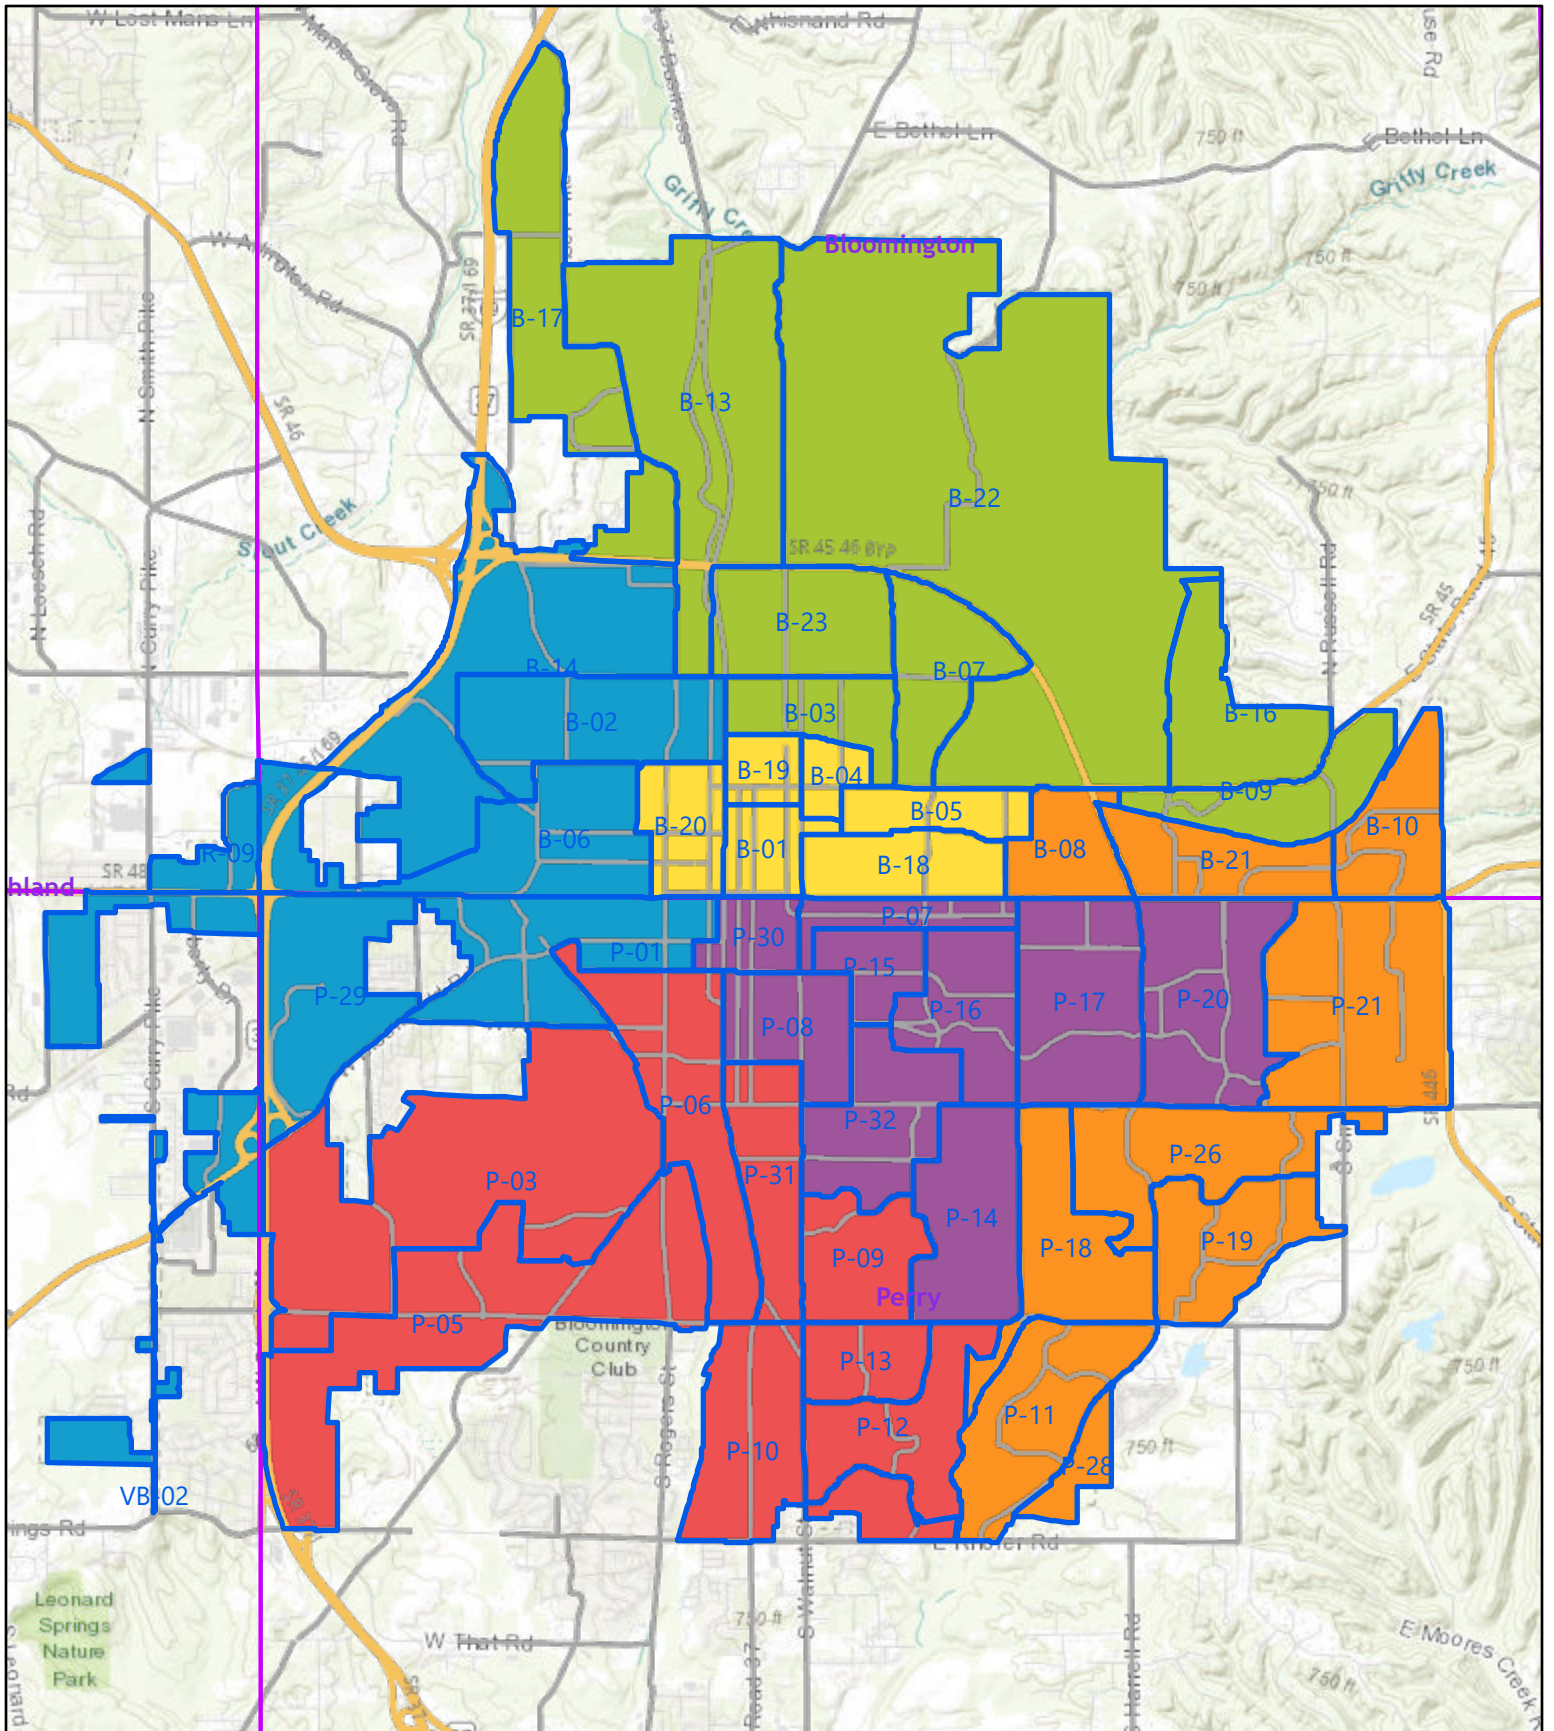

- Bloomington Voting Precincts 2022
- Monroe County Townships
- 1
- 2
- 3
- 4
- 5
- 6

City of Bloomington, Indiana. For use as map information only, information is NOT warranted.

City Council Redistricting Map Option #13

August 31, 2022 Public User

Produced from the City Council Redistricting Web Map

- ▬ Bloomington Voting Precincts 2022
- ▬ Monroe County Townships
- ▬ 1
- ▬ 2
- ▬ 3
- ▬ 4
- ▬ 5
- ▬ 6

City of Bloomington, Indiana. For use as map information only, information is NOT warranted.

City Council Redistricting Map Option #14

August 31, 2022 Public User

Produced from the City Council Redistricting Web Map

- Bloomington Voting Precincts 2022
- Monroe County Townships
- 1
- 2
- 3
- 4
- 5
- 6