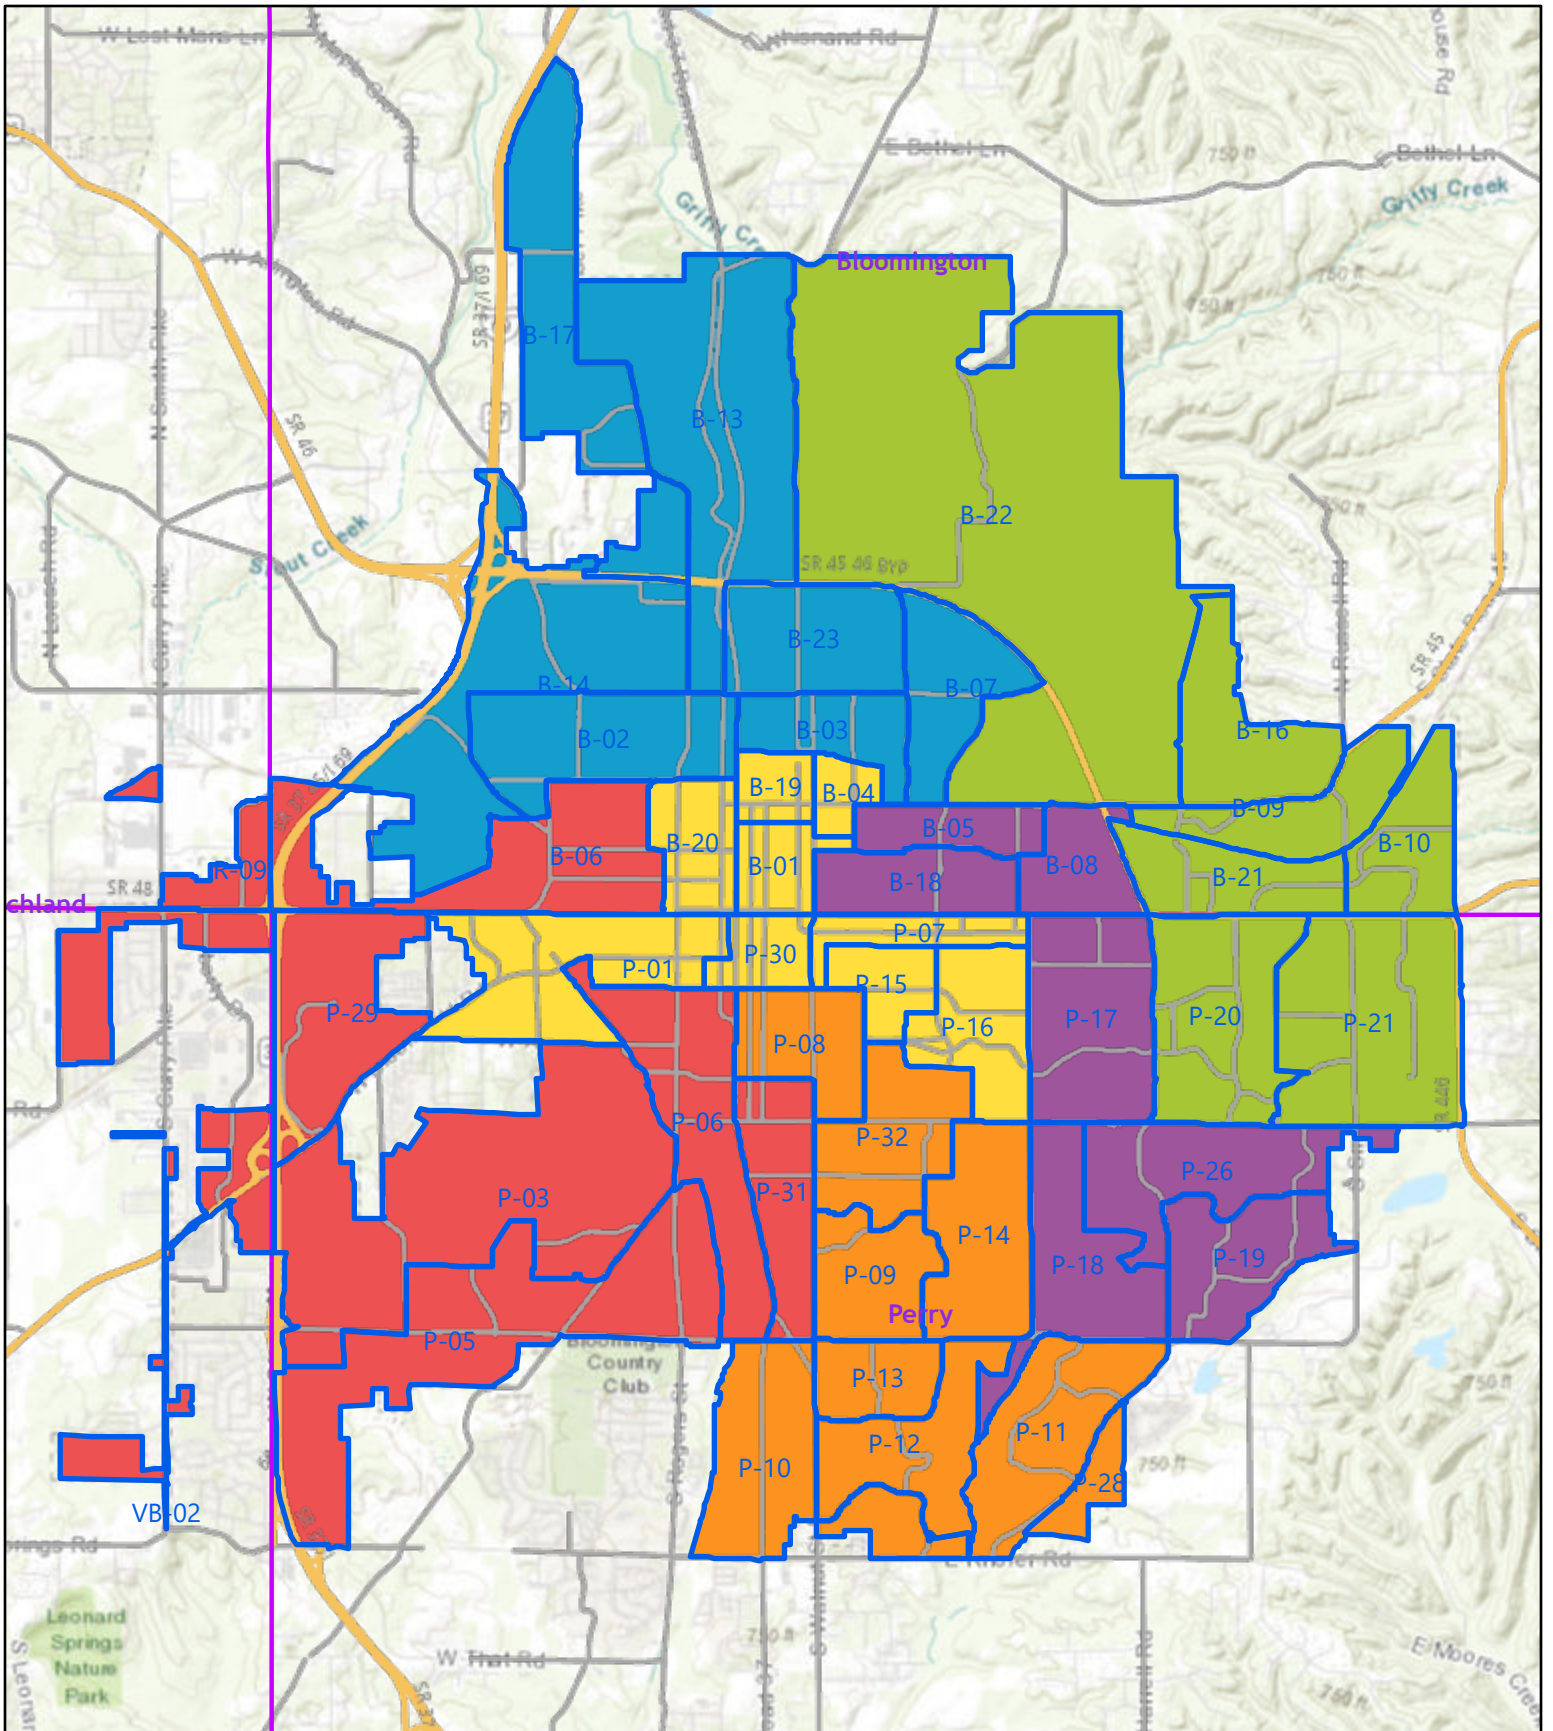

August 31, 2022 Public User

Produced from the City Council Redistricting Web Map

- | | |
|---|--|
| Bloomington Voting Precincts 2022 | 3 |
| Monroe County Townships | 4 |
| 1 | 5 |
| 2 | 6 |

City of Bloomington, Indiana. For use as map information only, information is NOT warranted.

City Council Redistricting Map Option #9

August 31, 2022 Public User

Produced from the City Council Redistricting Web Map

- | | |
|---|--|
| Bloomington Voting Precincts 2022 | 3 |
| Monroe County Townships | 4 |
| 1 | 5 |
| 2 | 6 |

City of Bloomington, Indiana. For use as map information only, information is NOT warranted.

City Council Redistricting Map Option #10

August 31, 2022 Public User

Produced from the City Council Redistricting Web Map