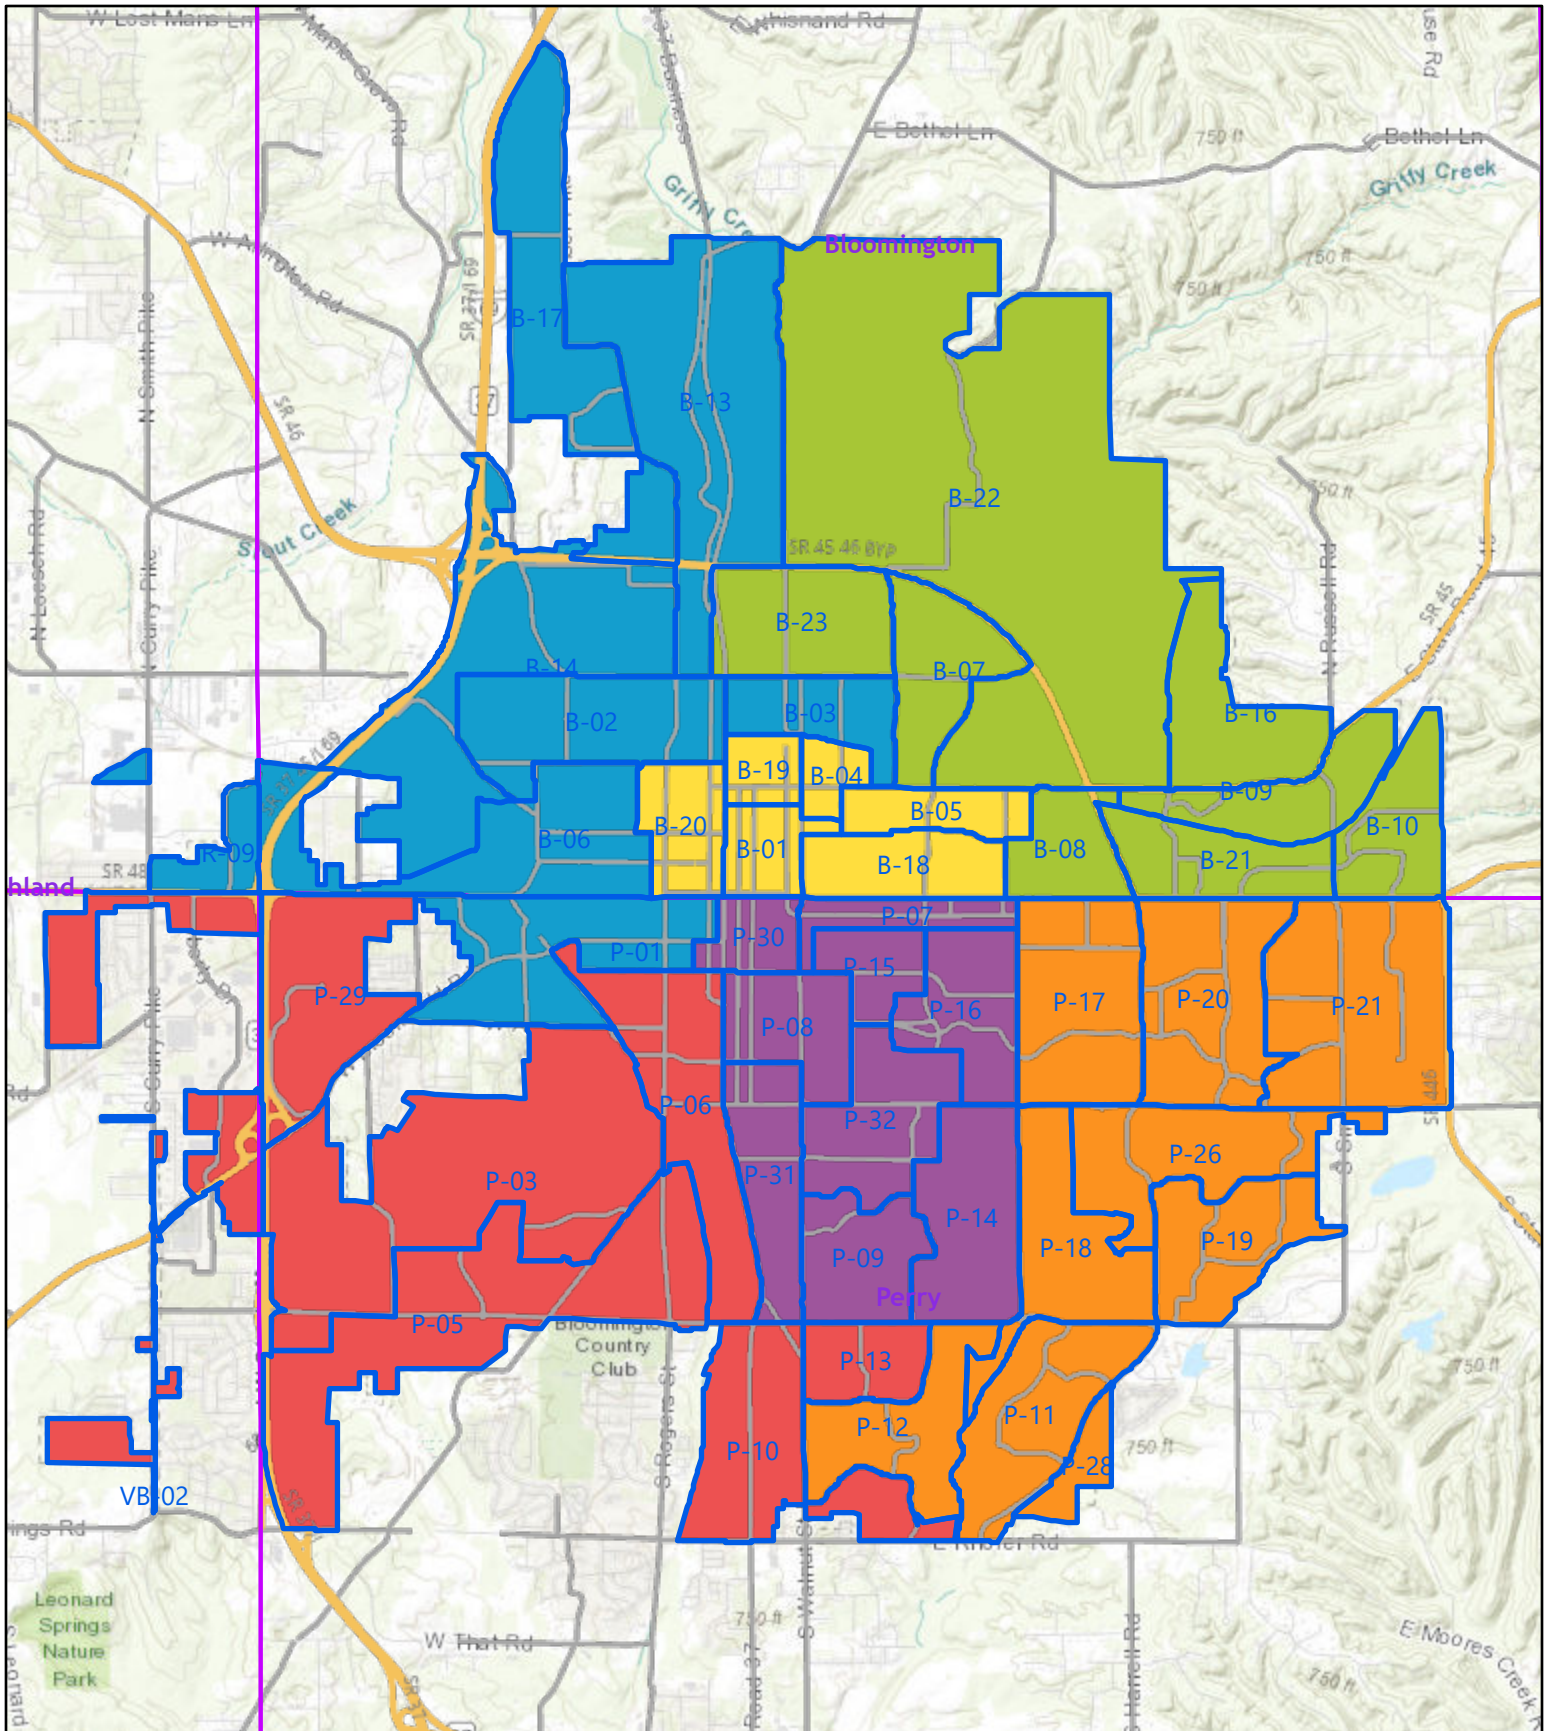

City Council Redistricting Map Option #11

August 31, 2022 Public User

Produced from the City Council Redistricting Web Map

- Bloomington Voting Precincts 2022
- Monroe County Townships
- 1
- 2
- 3
- 4
- 5
- 6

City of Bloomington, Indiana. For use as map information only, information is NOT warranted.

City Council Redistricting Map Option #12

August 31, 2022 Public User

Produced from the City Council Redistricting Web Map

- Bloomington Voting Precincts 2022
- Monroe County Townships
- 1
- 2
- 3
- 4
- 5
- 6

City of Bloomington, Indiana. For use as map information only, information is NOT warranted.

City Council Redistricting Map Option #13