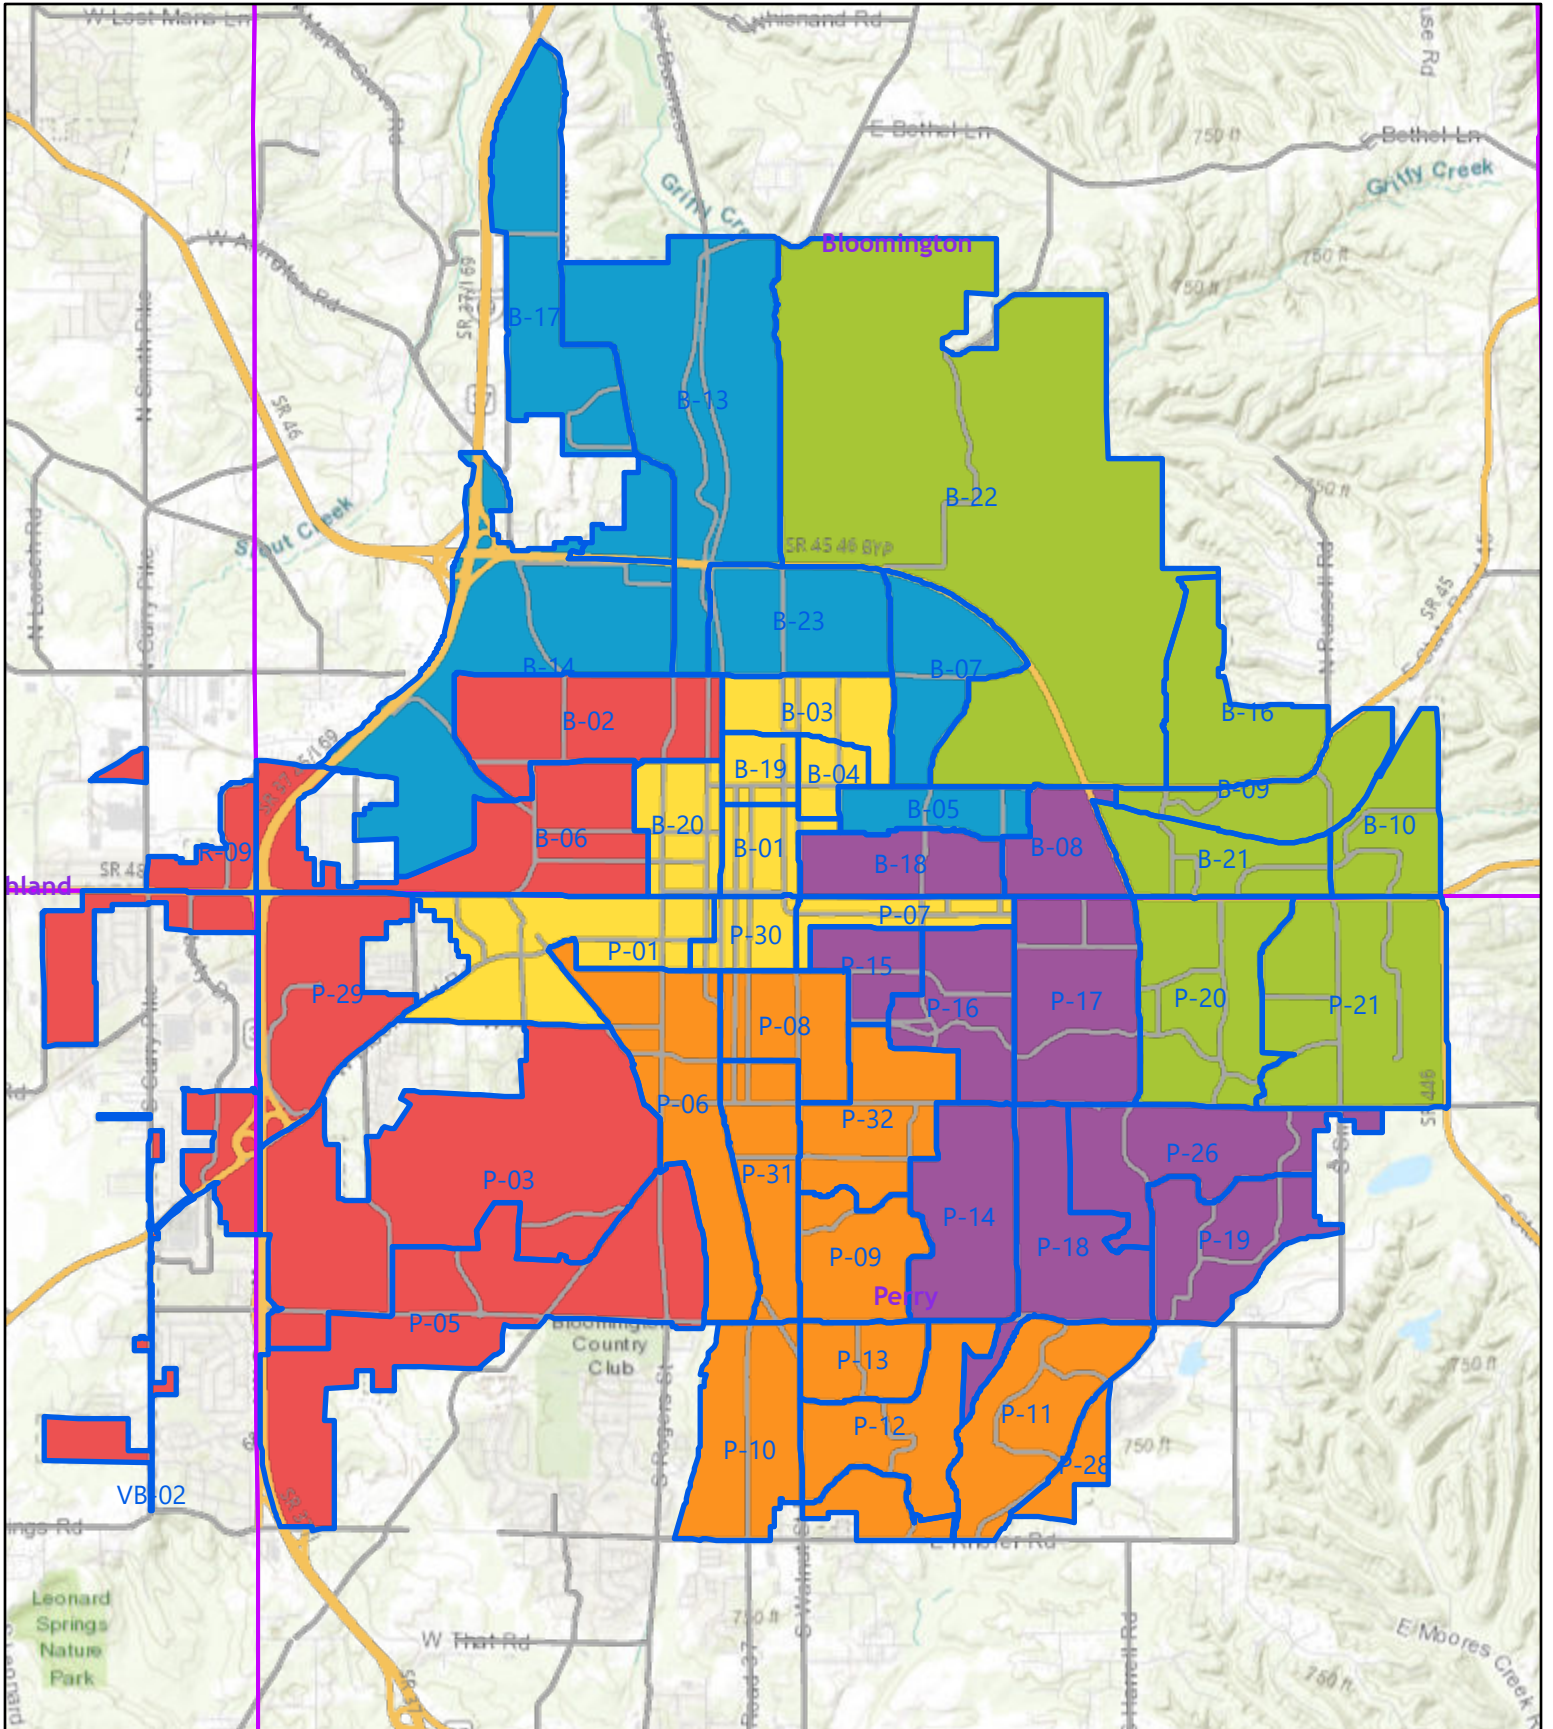

- Bloomington Voting Precincts 2022
- Monroe County Townships
- 1
- 2
- 3
- 4
- 5
- 6

City of Bloomington, Indiana. For use as map information only, information is NOT warranted.

City Council Redistricting Map Option #4

August 31, 2022 Public User

Produced from the City Council Redistricting Web Map

- | | |
|---|--|
| Bloomington Voting Precincts 2022 | 3 |
| Monroe County Townships | 4 |
| 1 | 5 |
| 2 | 6 |

City of Bloomington, Indiana. For use as map information only, information is NOT warranted.

City Council Redistricting Map Option #9

August 31, 2022 Public User

Produced from the City Council Redistricting Web Map

- | | |
|---|--|
| Bloomington Voting Precincts 2022 | 3 |
| Monroe County Townships | 4 |
| 1 | 5 |
| 2 | 6 |

City of Bloomington, Indiana. For use as map information only, information is NOT warranted.

City Council Redistricting Map Option #10

August 31, 2022 Public User

Produced from the City Council Redistricting Web Map