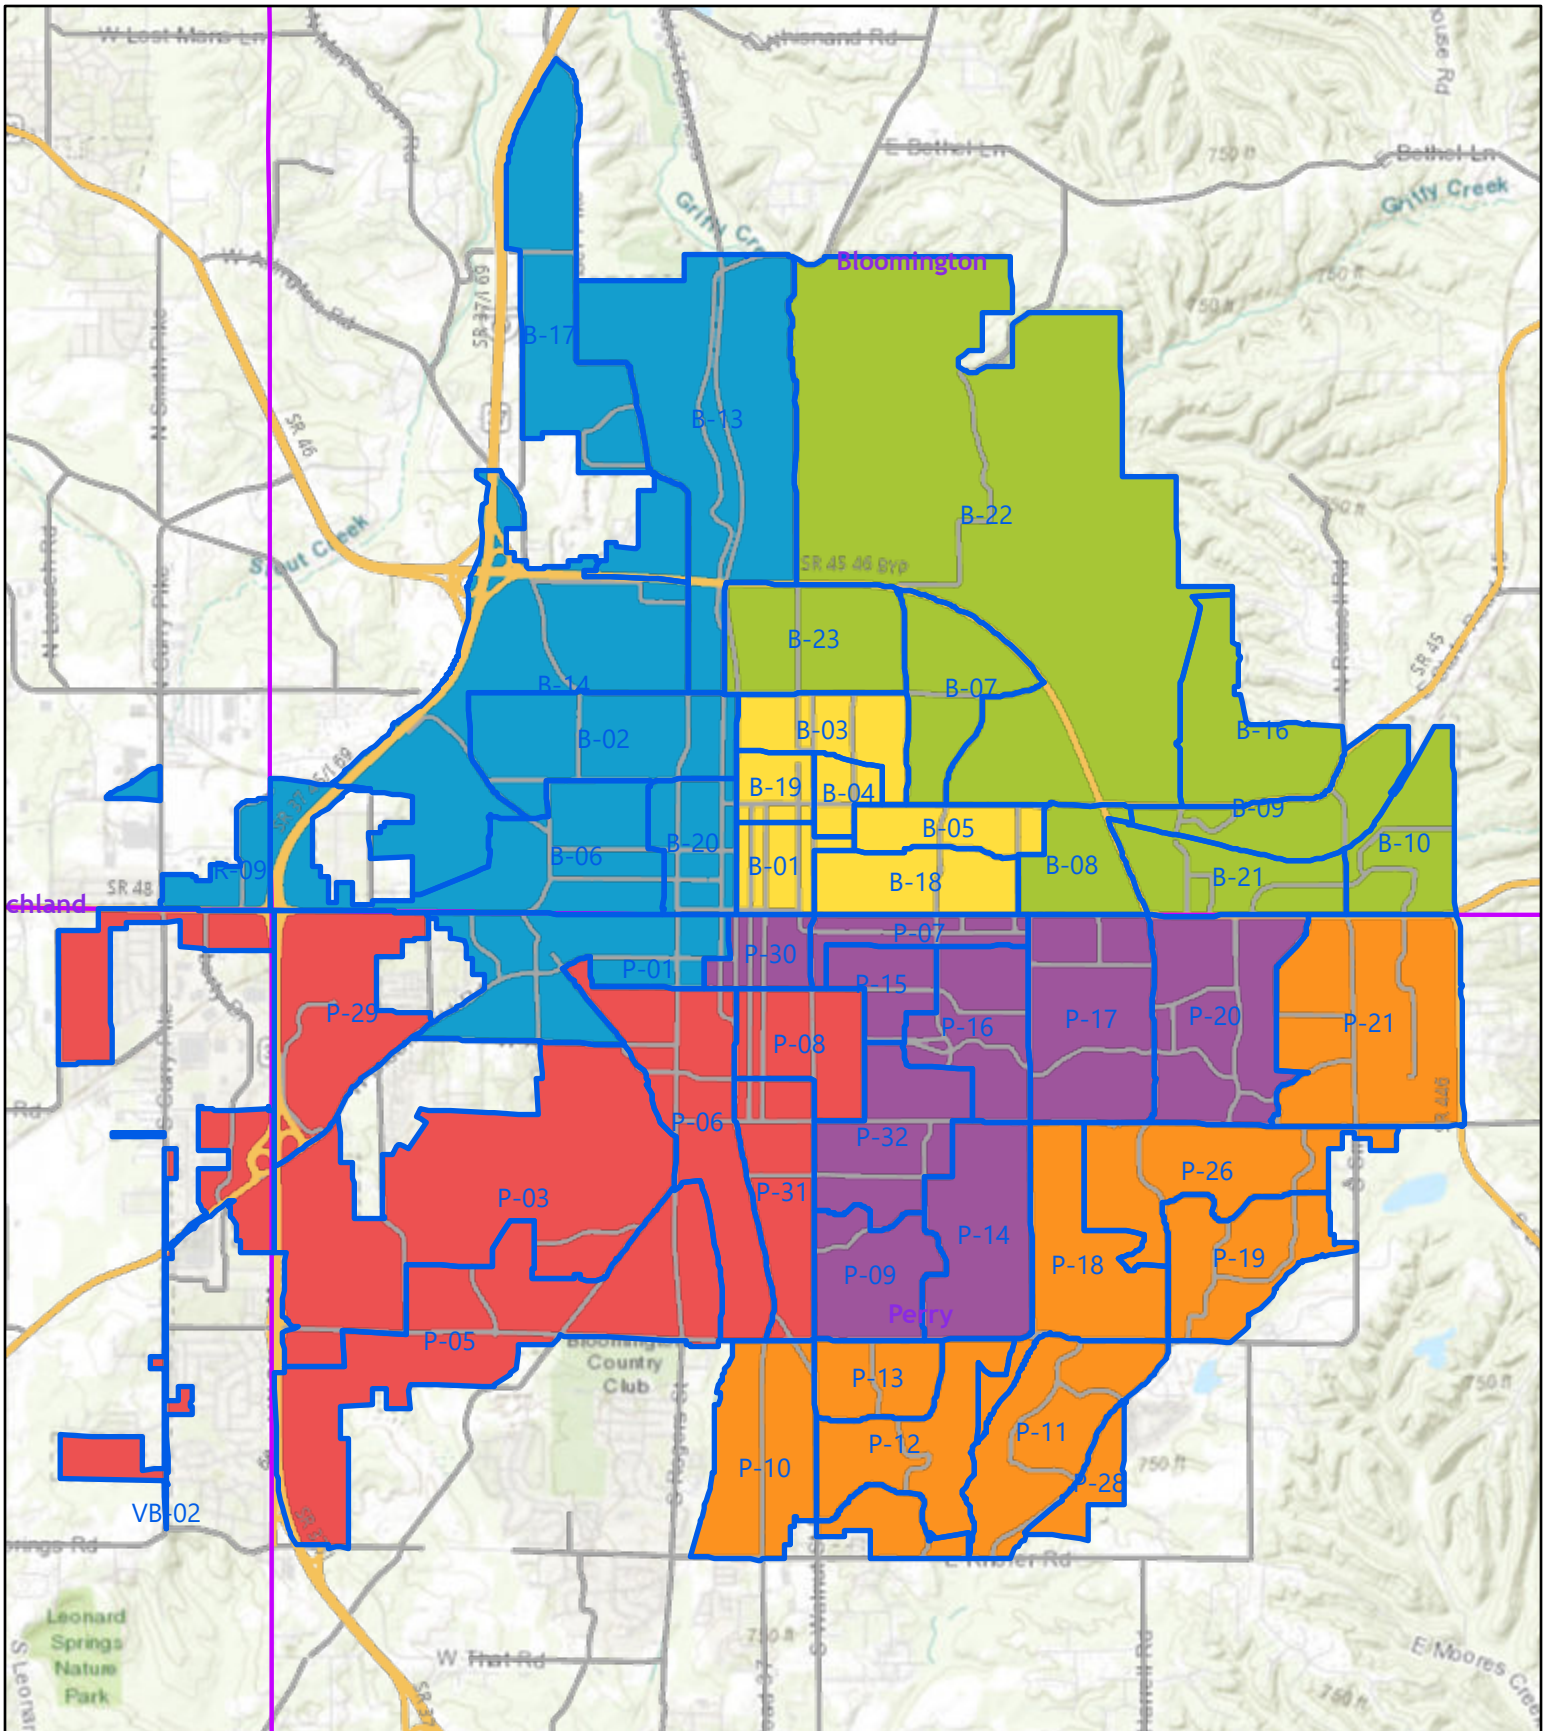

City Council Redistricting Map Option #11

August 31, 2022 Public User

Produced from the City Council Redistricting Web Map

- Bloomington Voting Precincts 2022
- Monroe County Townships
- 1
- 2
- 3
- 4
- 5
- 6

City of Bloomington, Indiana. For use as map information only, information is NOT warranted.