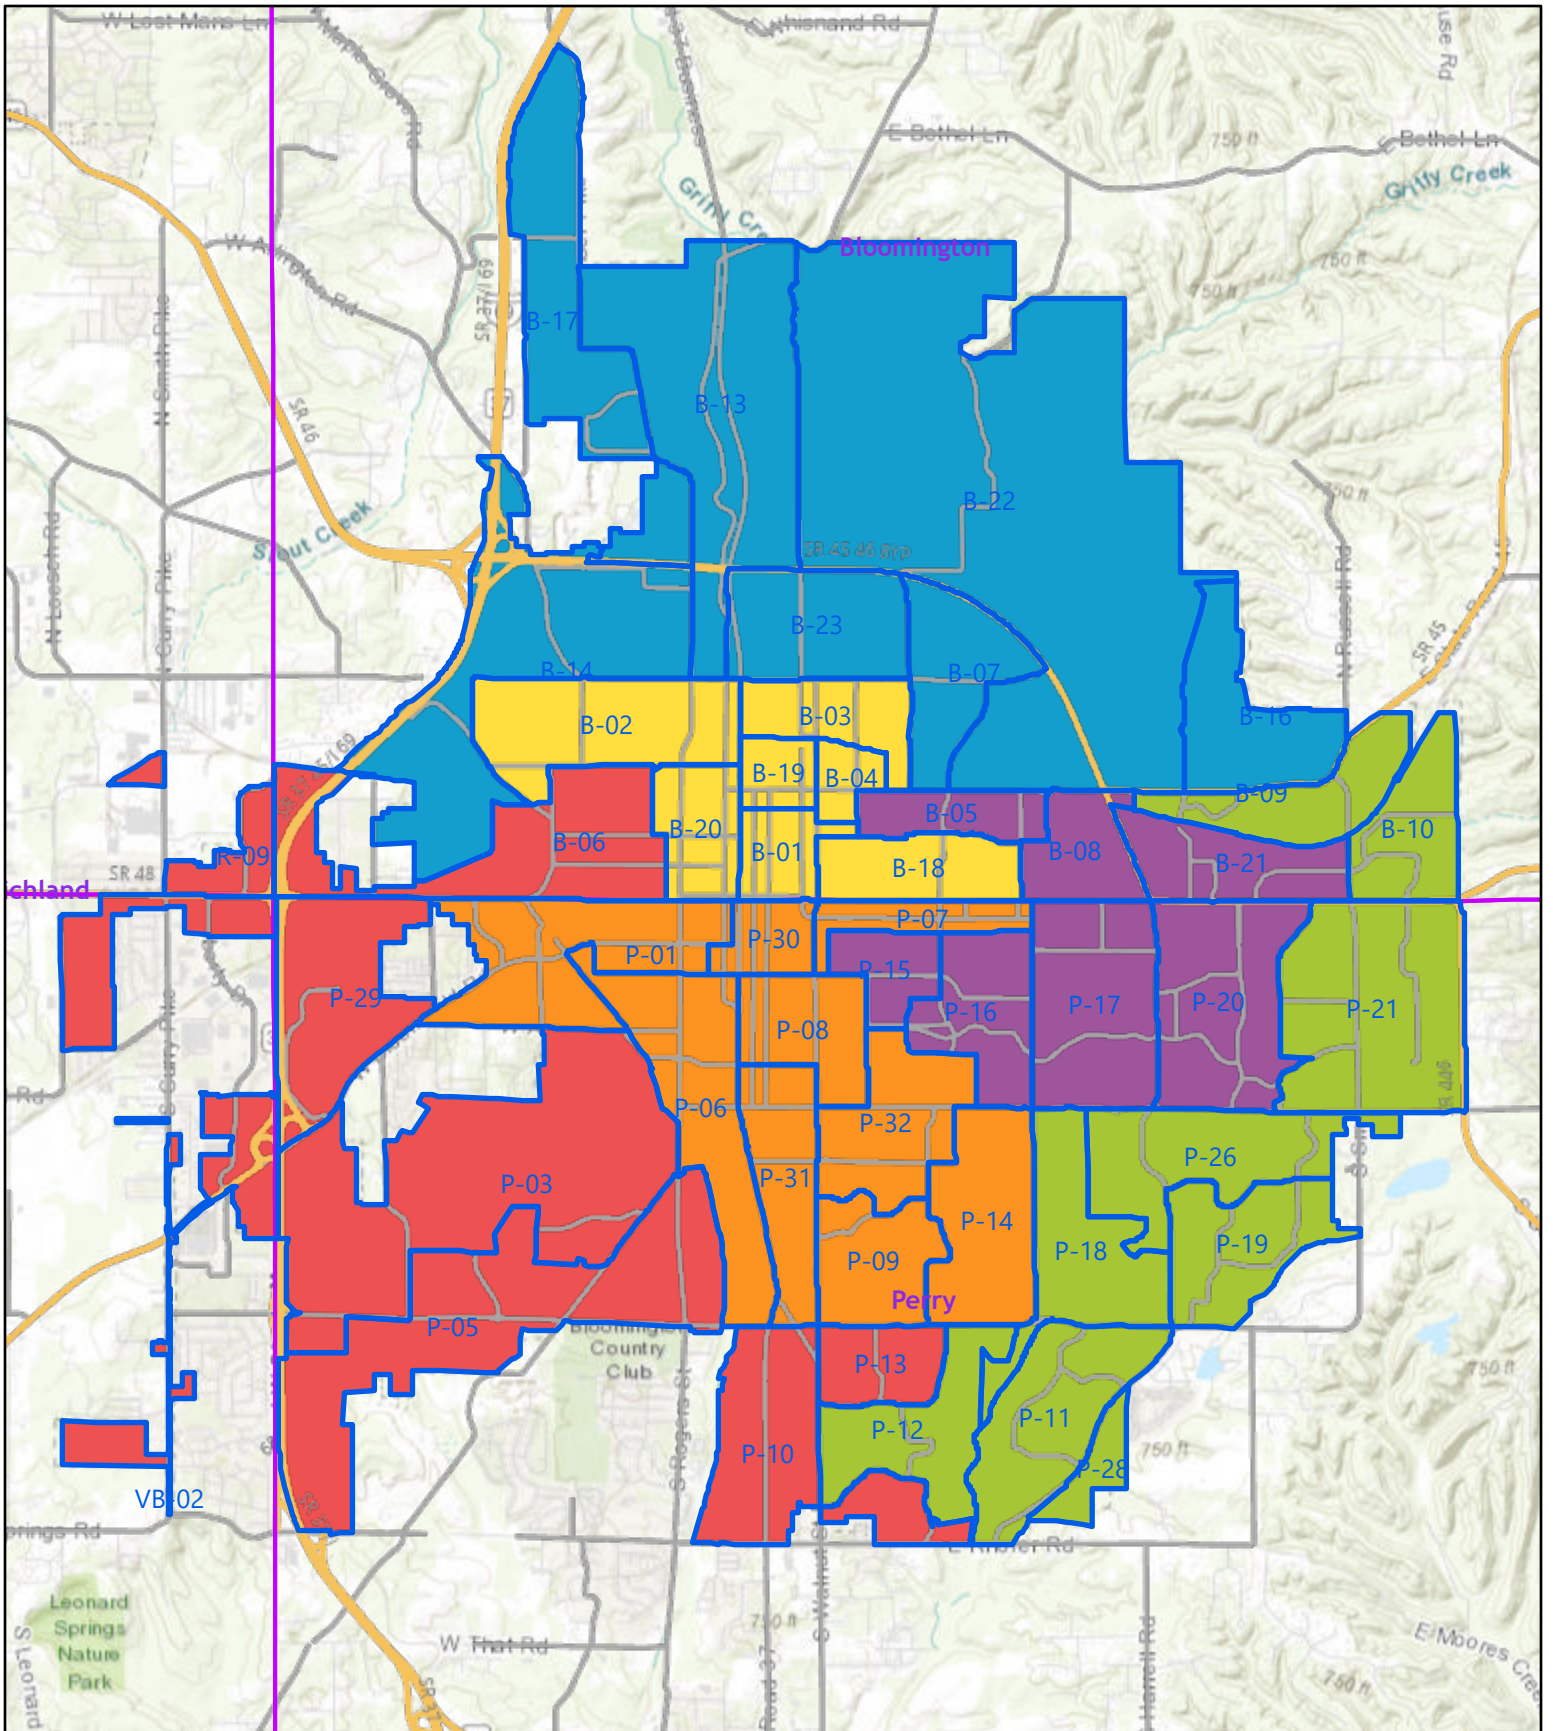

Map # 14 Deviation 6.67%	Compactness Average: .280
District 1	.218
District 2	.063
District 3	.293
District 4	.393
District 5	.196
District 6	.514

Map # 15 Deviation 1.54%	Compactness Average: .237
District 1	.188
District 2	.071
District 3	.187
District 4	.464
District 5	.221
District 6	.290

Existing Council District Map

August 31, 2022 Public User

Produced from the City Council Redistricting Web Map

- Bloomington Voting Precincts 2022
- Monroe County Townships
- 1
- 2
- 3
- 4
- 5
- 6

City of Bloomington, Indiana. For use as map information only, information is NOT warranted.

City Council Redistricting Map Option #2

August 31, 2022 Public User

Produced from the City Council Redistricting Web Map

- Bloomington Voting Precincts 2022
- Monroe County Townships
- 1
- 2
- 3
- 4
- 5
- 6

City of Bloomington, Indiana. For use as map information only, information is NOT warranted.

City Council Redistricting Map Option #3

August 31, 2022 Public User

Produced from the City Council Redistricting Web Map