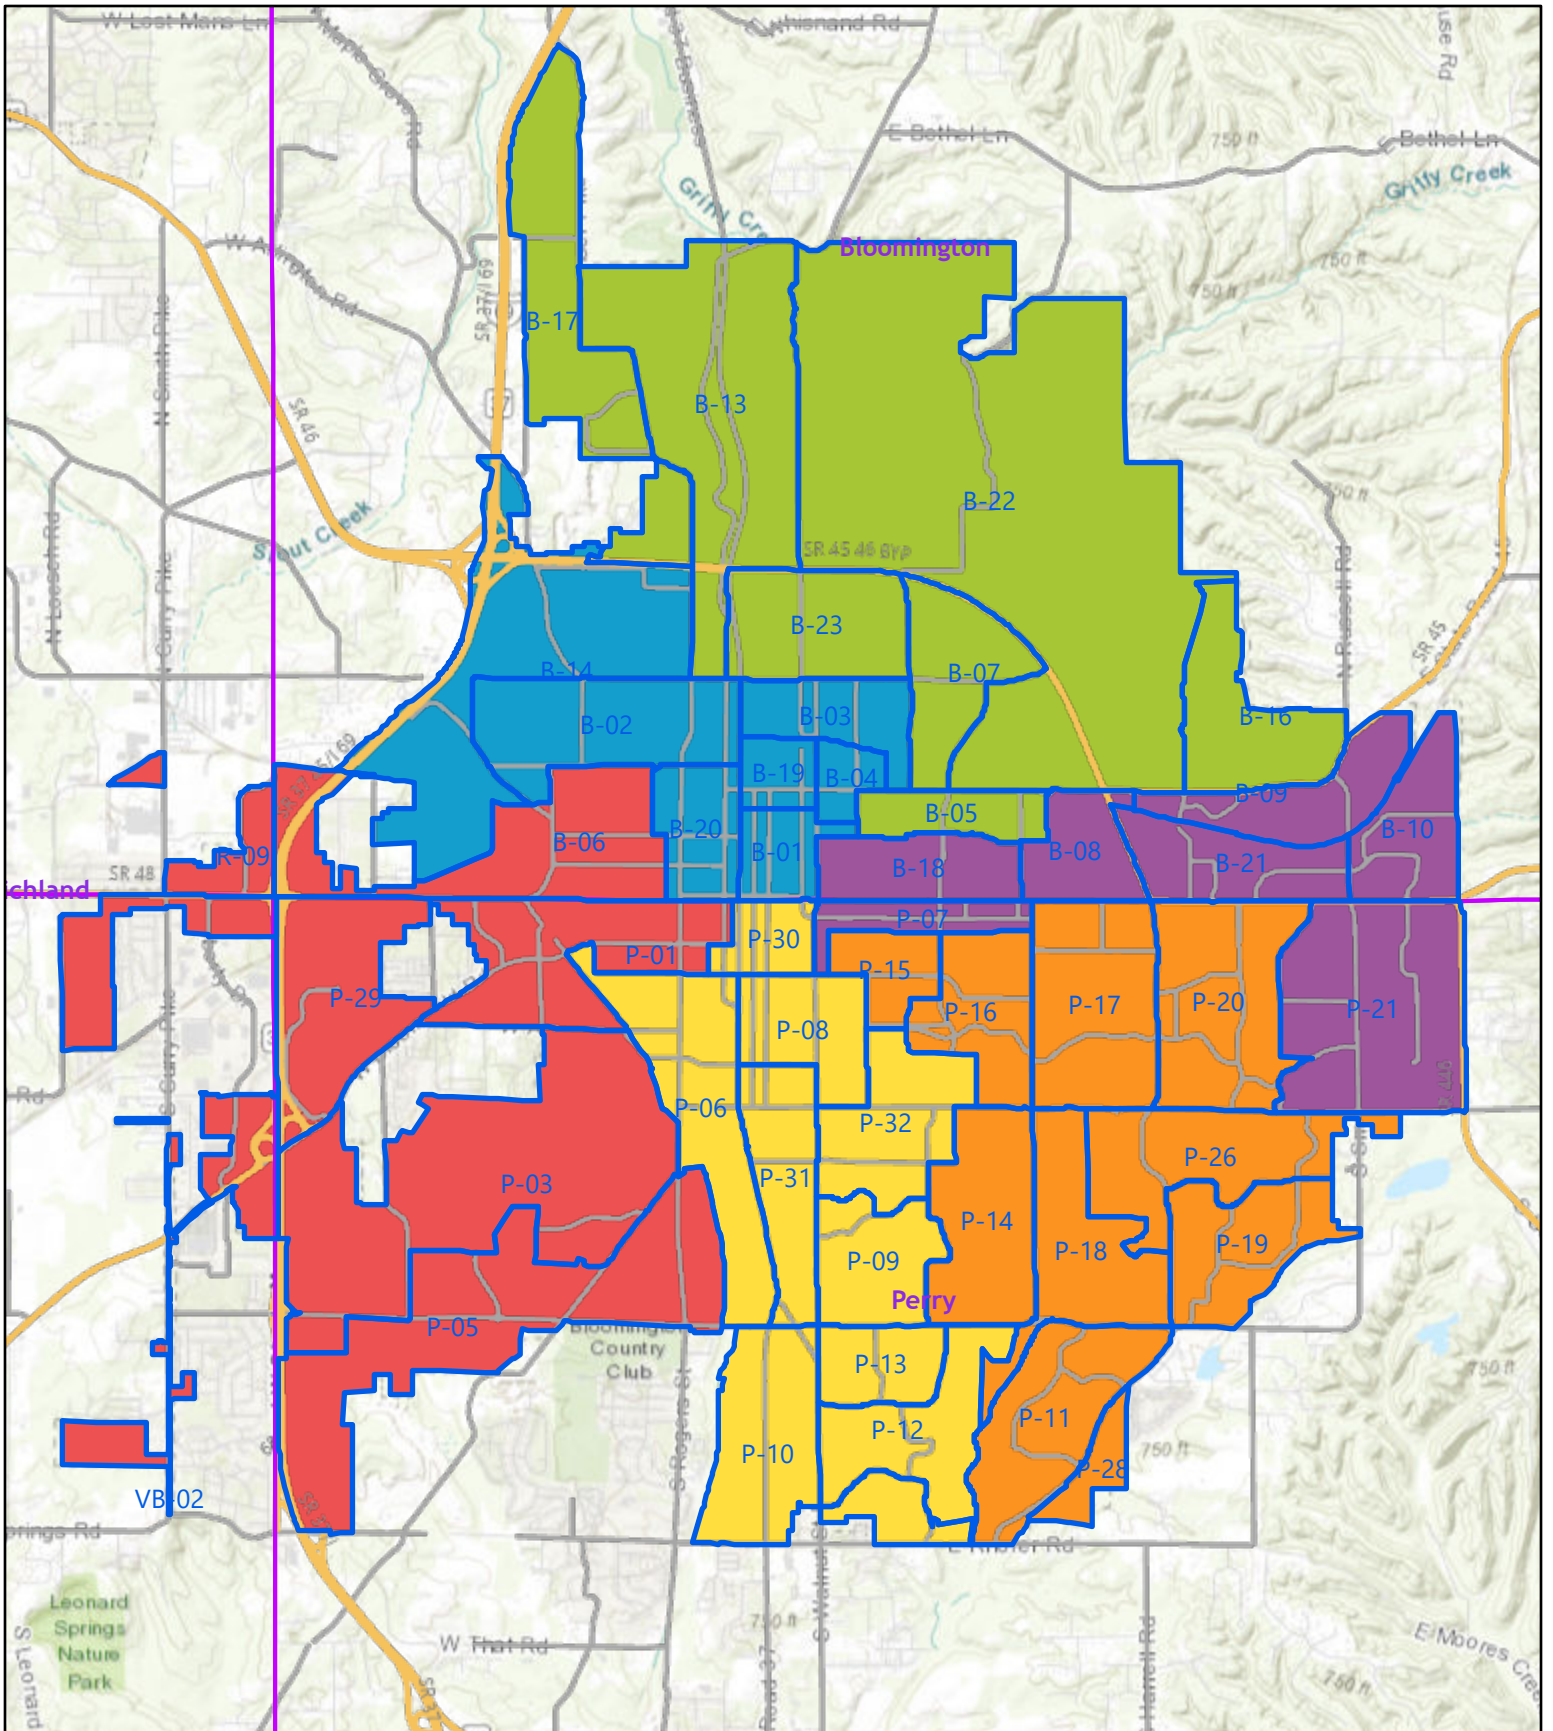

Existing Council District Map

August 31, 2022 Public User

Produced from the City Council Redistricting Web Map

- Bloomington Voting Precincts 2022
- Monroe County Townships
- 1
- 2
- 3
- 4
- 5
- 6

City of Bloomington, Indiana. For use as map information only, information is NOT warranted.

City Council Redistricting Map Option #2

August 31, 2022 Public User

Produced from the City Council Redistricting Web Map

- Bloomington Voting Precincts 2022
- Monroe County Townships
- 1
- 2
- 3
- 4
- 5
- 6

City of Bloomington, Indiana. For use as map information only, information is NOT warranted.

City Council Redistricting Map Option #3

August 31, 2022 Public User

Produced from the City Council Redistricting Web Map