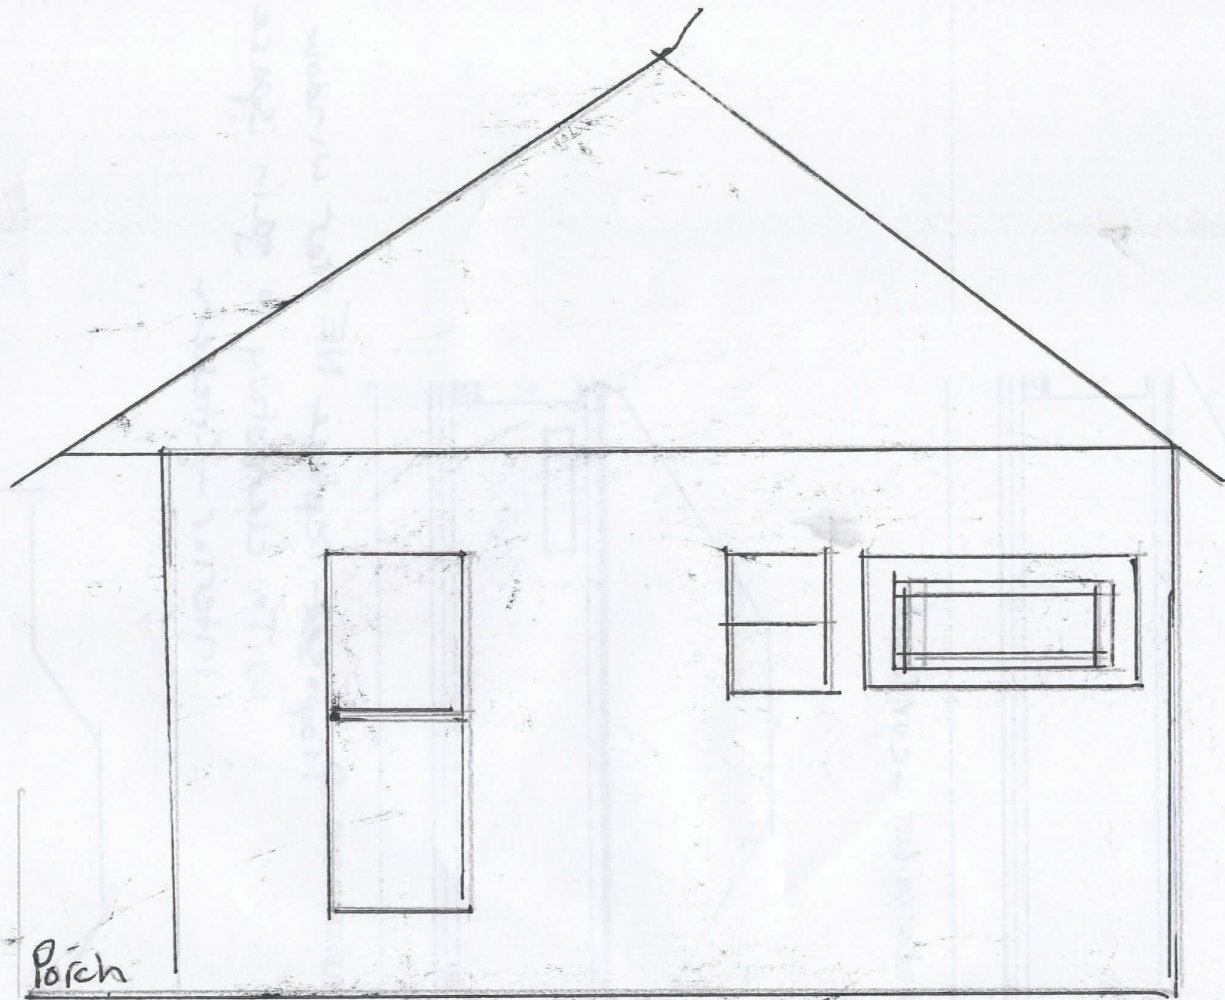

WEST EXTERIOR
PROPOSED

908 West Howe

Projected interior flow with window seat, door to center breakfast

Kitchen place

in corner seat exposure to morning light in
kitchen - contained - window clean light

Porch

909 WEST HOWE

EAST EXTERIOR
PROPOSED

NORTH EXTERIOR
PROPOSED

908 West Howe

COA 23-26 908 W HOWE ST ADDENDUM

COA 23-29 907 N FAIRVIEW AVE addendum