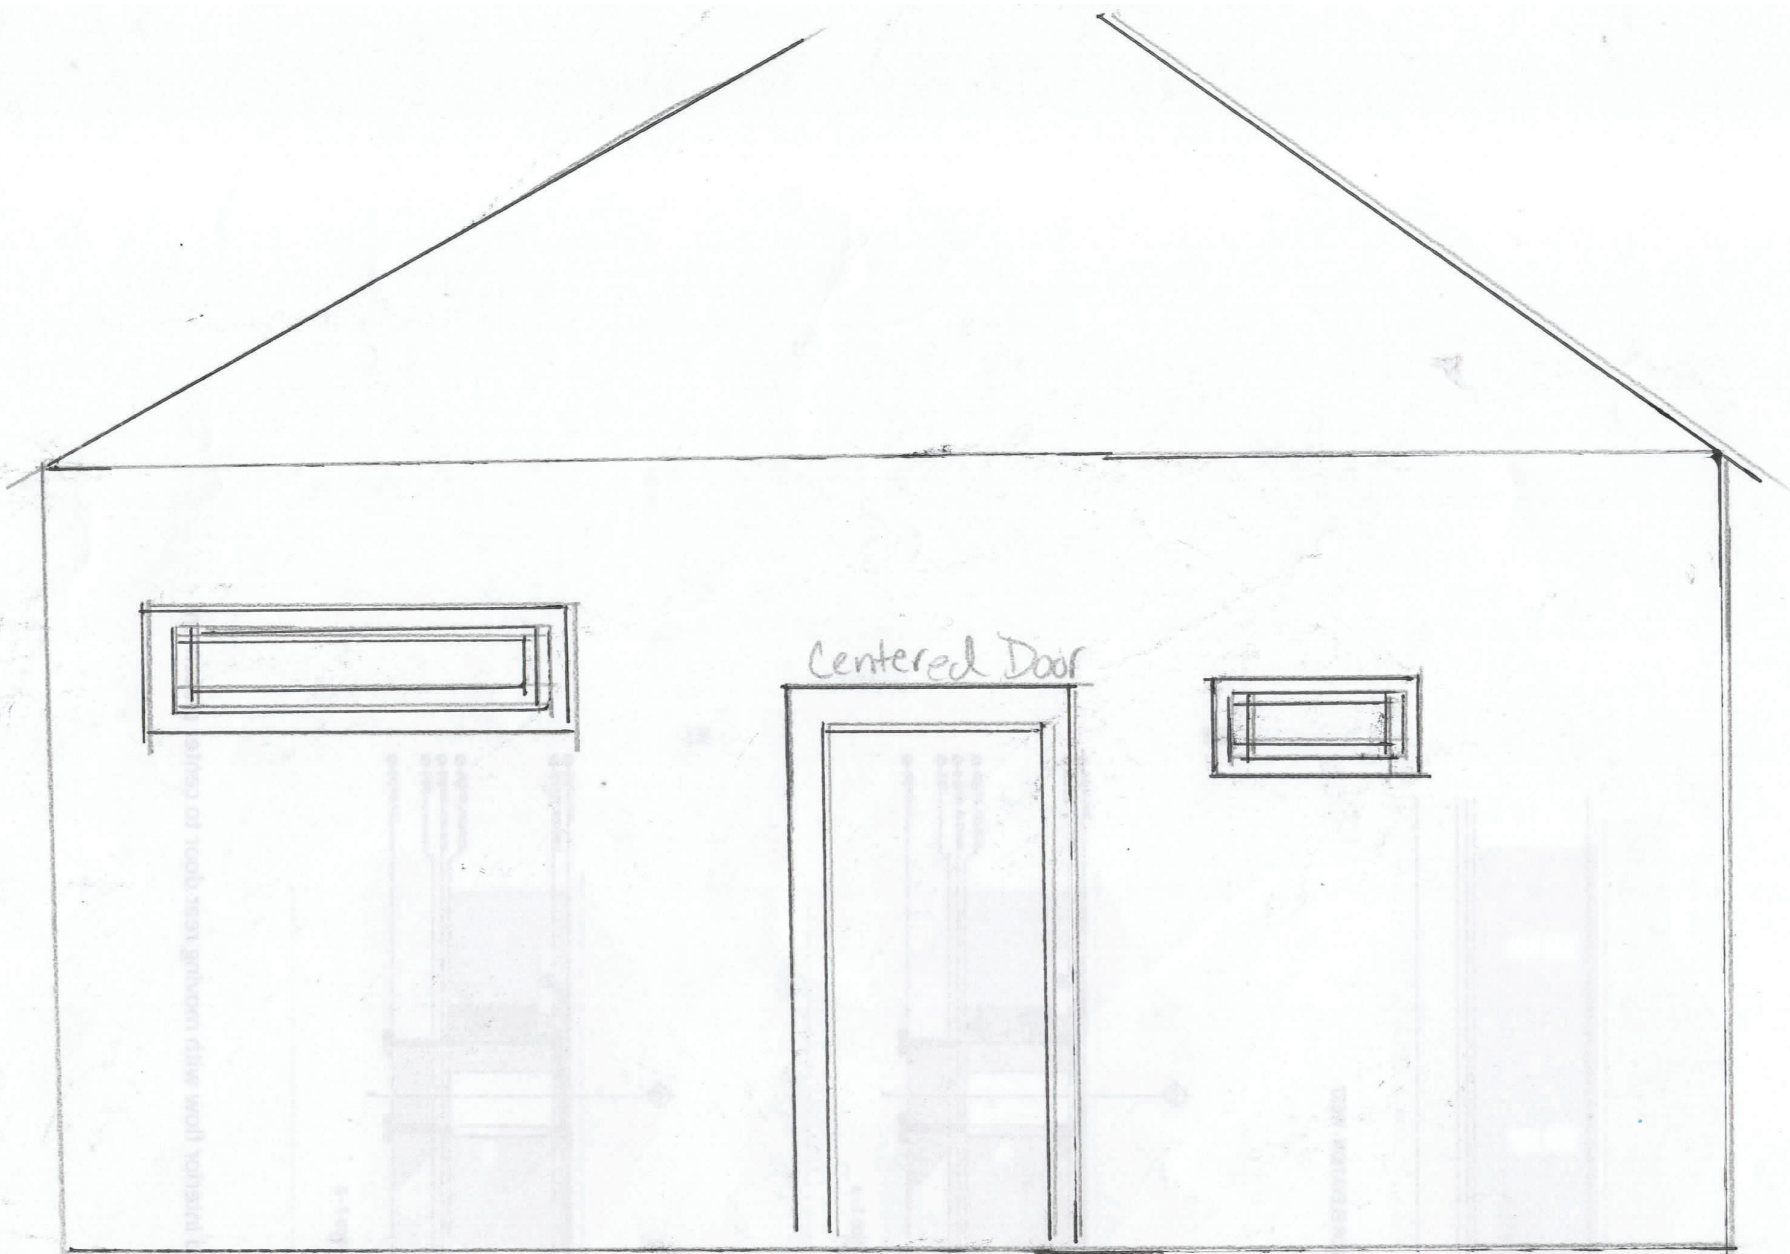

WEST EXTERIOR
PROPOSED

908 West Howe

Projected interior flow with window seat, door to center breakfast

Kitchen place

in corner seat exposure to morning light in
kitchen - contained - window clean light

Porch

909 WEST HOWE

EAST EXTERIOR
PROPOSED

NORTH EXTERIOR
PROPOSED

908 West Howe

COA 23-26 908 W HOWE ST ADDENDUM

COA 23-29 907 N FAIRVIEW AVE addendum