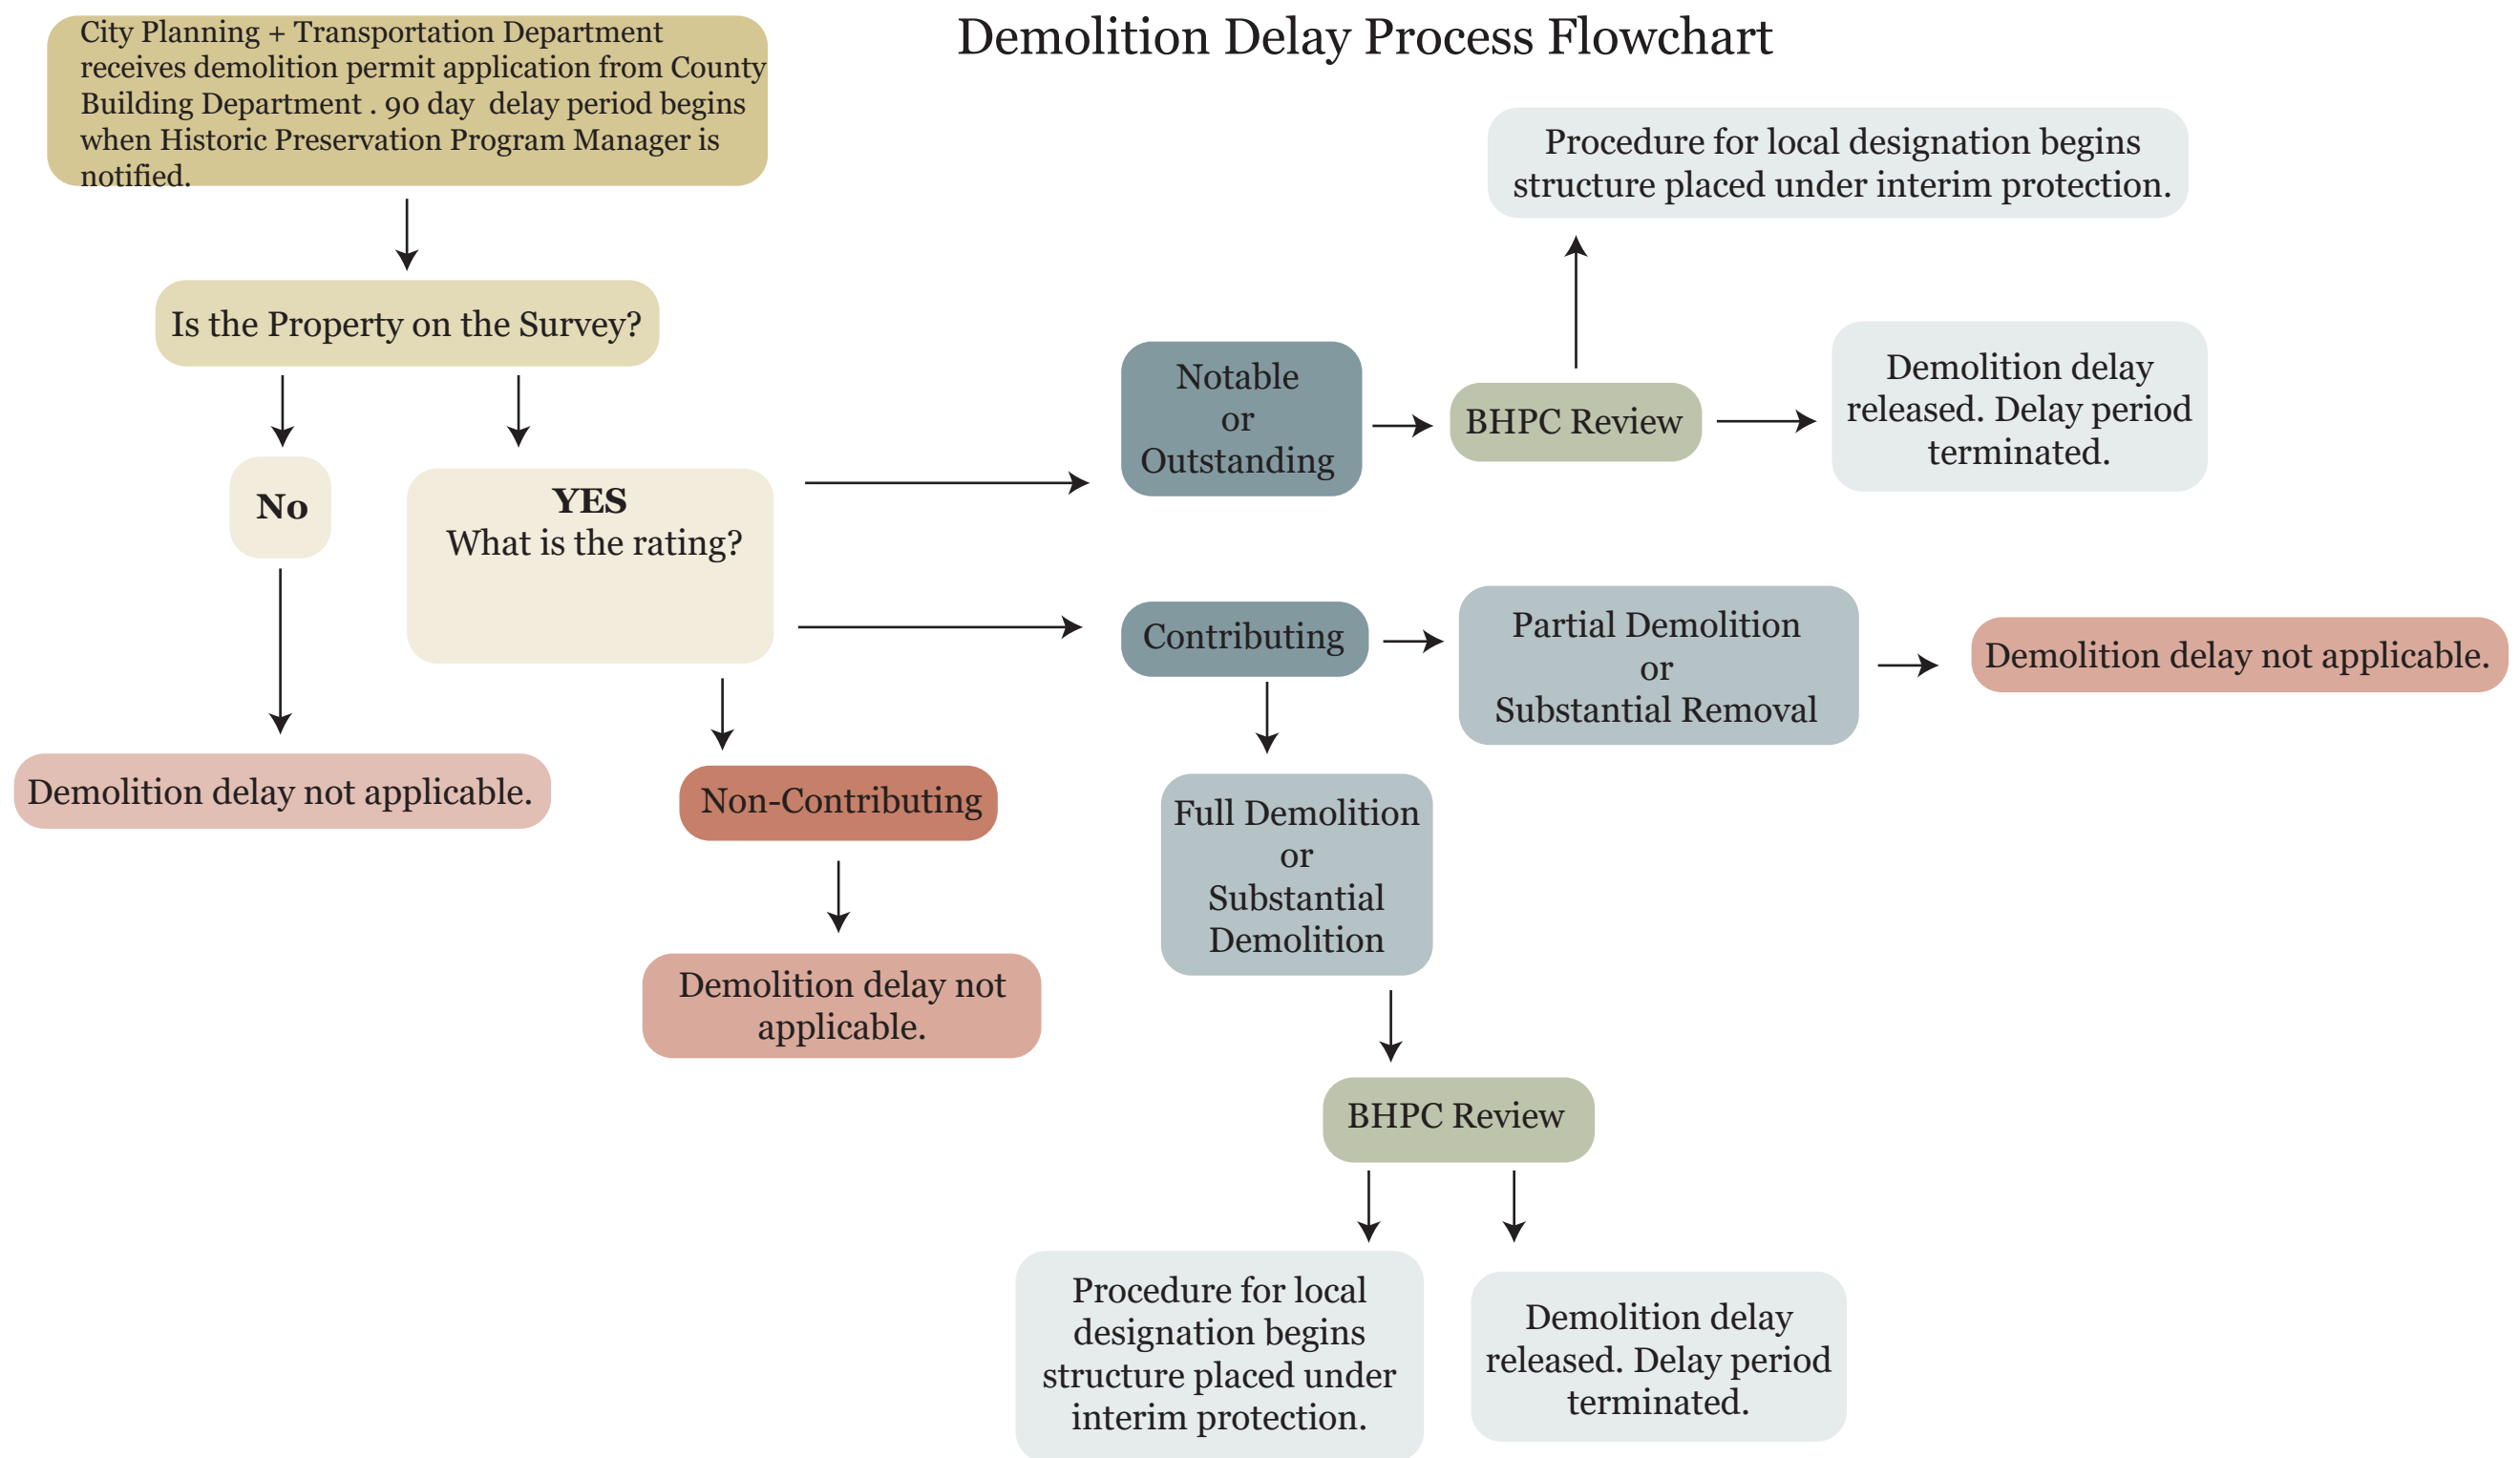

Demolition Delay Process Flowchart

Demolition - the complete removal or destruction of any structure excluding its foundation

Substantial Demolition - the moving or razing of a building including the removal or enclosure of fifty percent or more of the structure

Partial Demolition - means the complete or substantial removal or destruction of any exterior portion of a structure, which shall include but not be limited to:

1. Complete or substantial removal or destruction of a porch, wing, cupola, addition, or similar feature
2. Partial demolition of a roof shall include work that results in any change to the pitch of any portion of the roof, or; covering or otherwise obscuring the existing roof with a new roof of different pitch or material, or; adding any gable, dormer or other similar feature to an existing roof
3. Any work resulting in the obscuring from view of forty percent or more of the exterior of any facade on the structure; or, removal or destruction of the exterior surface of forty percent or more of the area of any exterior facade on the structure
4. Construction or attachment of any addition to a structure
5. Replacement of any window or door where the window or door opening is enlarged or obscured from view
6. Creation of any new window or door opening

Substantial Removal - as used in the definition of “partial demolition” means an alteration, pulling down, destruction or removal of a portion of a structure which jeopardizes a structure’s individual eligibility for listing in the National Register of Historic Places, or its status as a contributing structure in a national, state or local register of historical places, which shall include, but not be limited to, the removal of a defining architectural feature or element which defines or contributes to the historic character of the structure