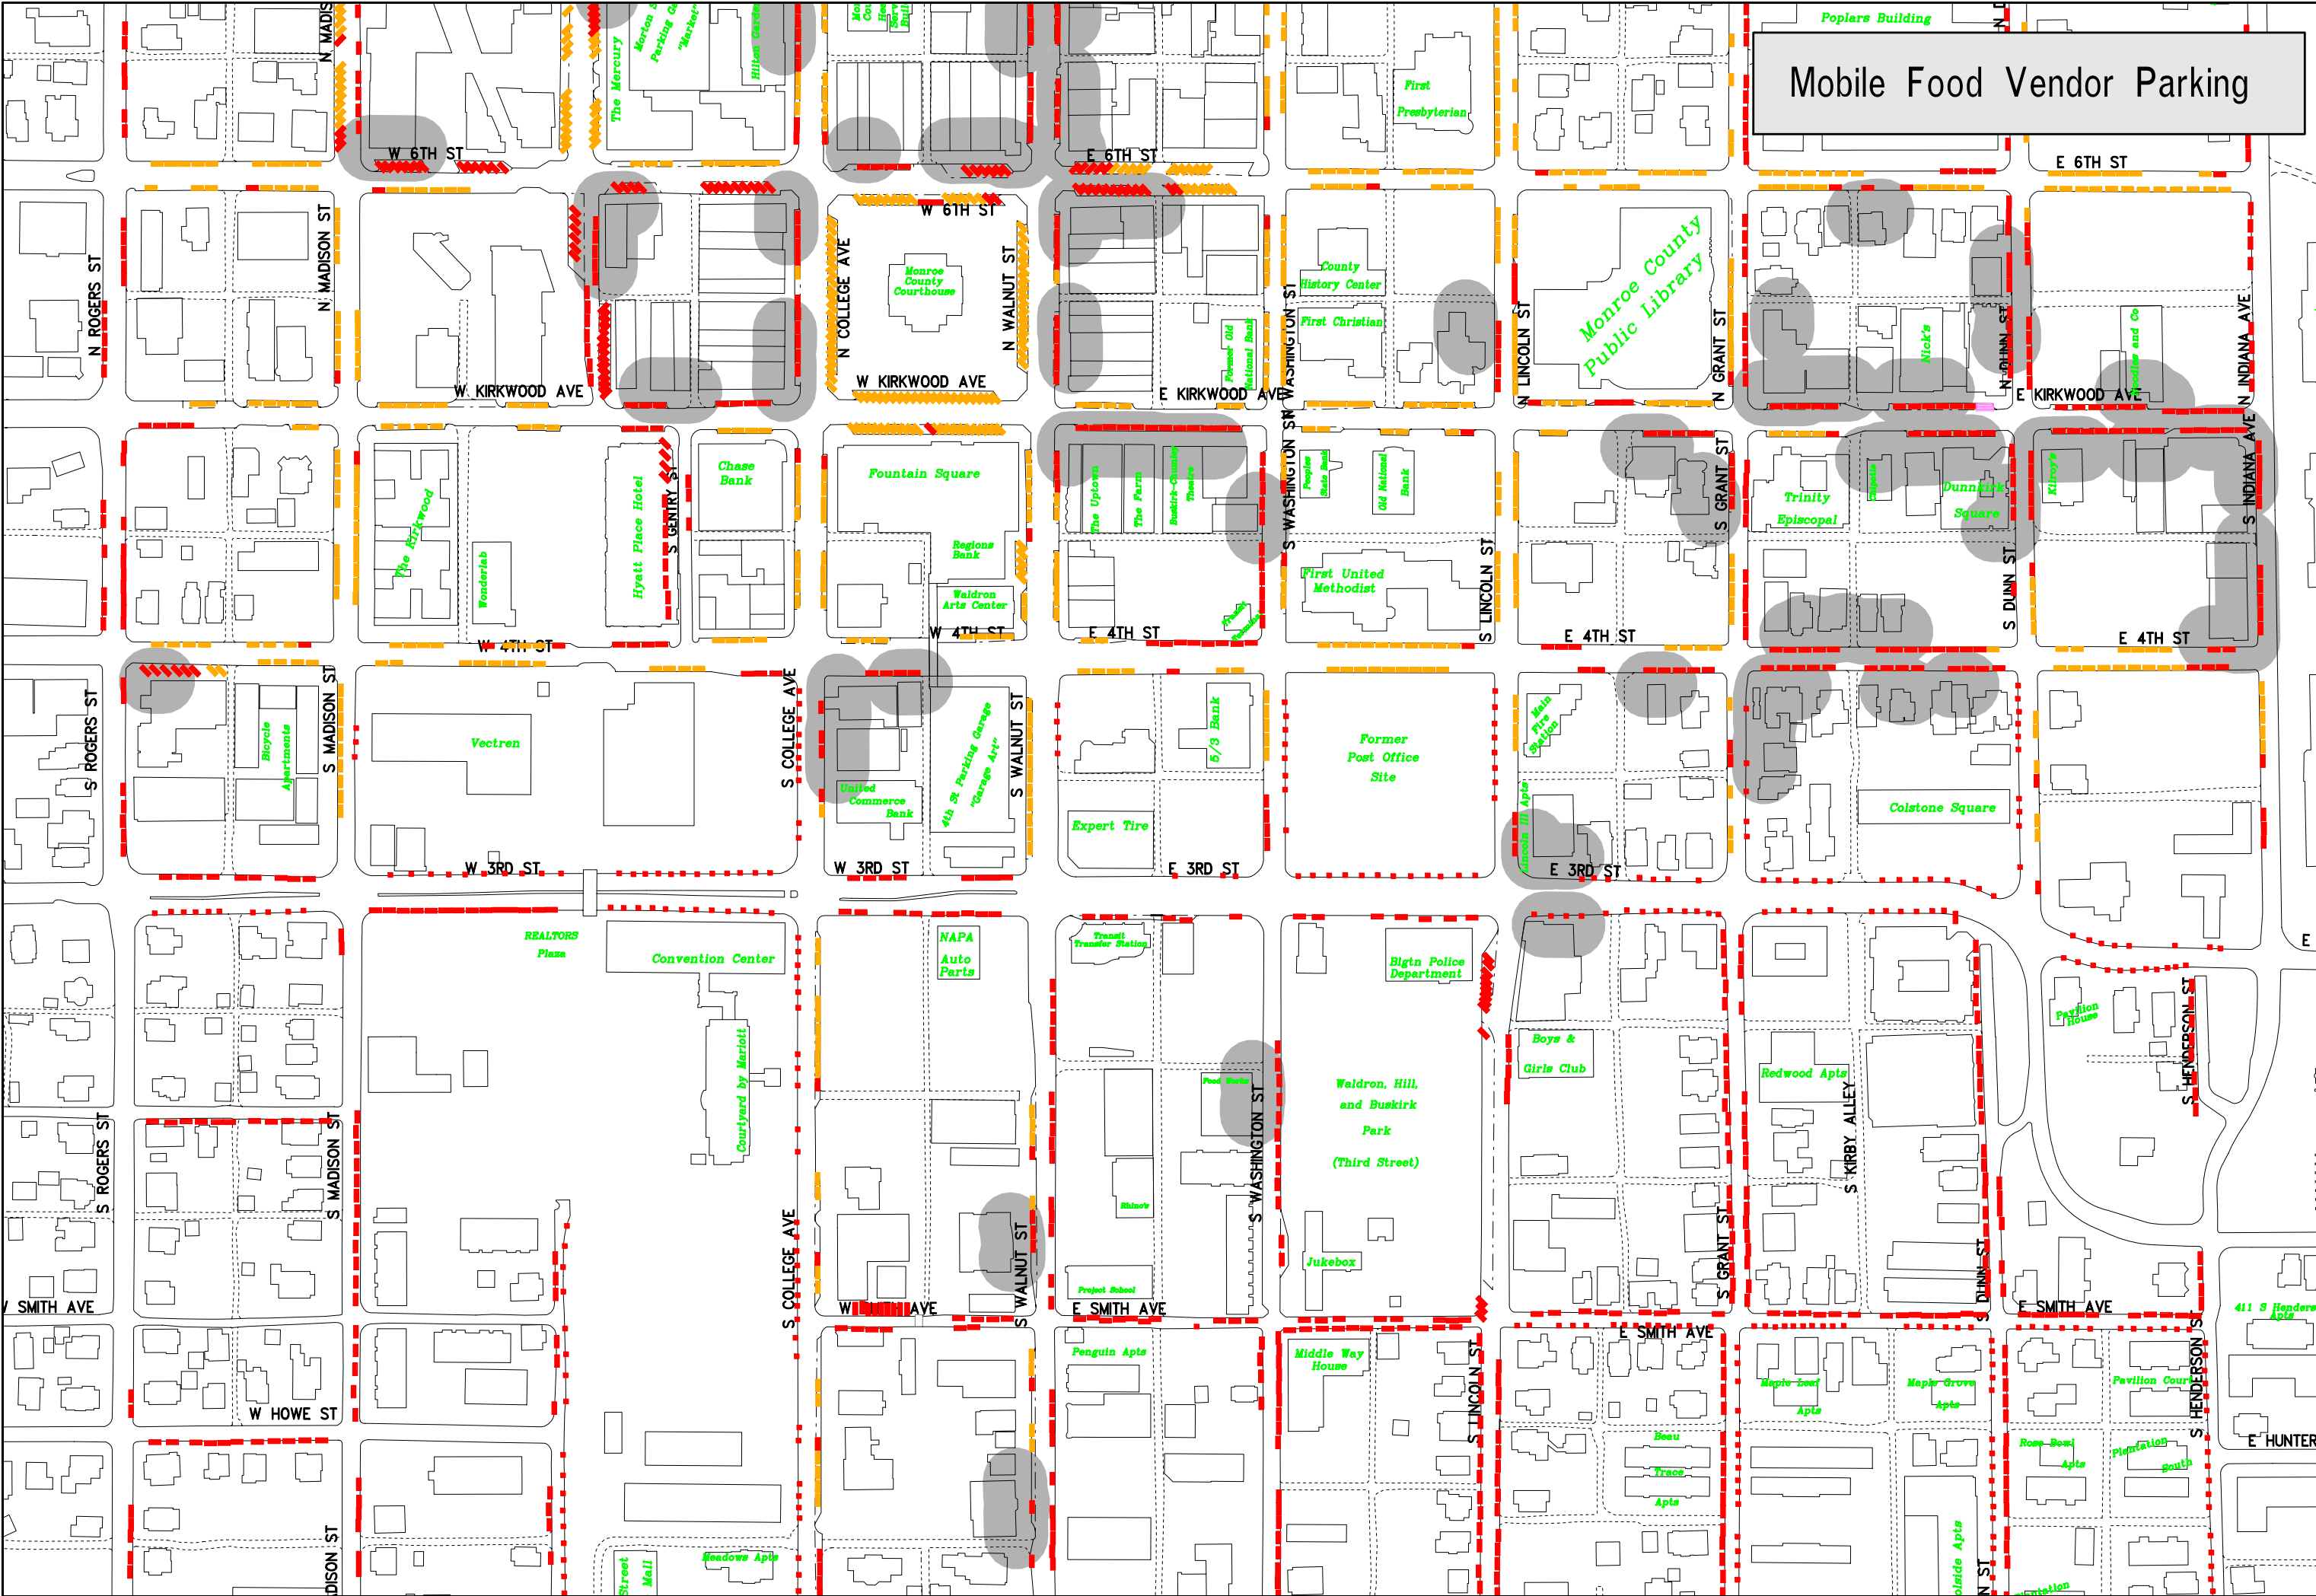

City of Bloomington

Mobile Food Vendor Parking

- Parking Spaces**
- Metered - Vendors Allowed
 - Vendors Allowed After 5 pm
 - No Vendors Allowed
 - 50 ft Restaurant Buffer

Jun 10, 2015

Scale: 1" = 240'

This map was produced by the City of Bloomington GIS for use as map information only. Map is NOT warranted.