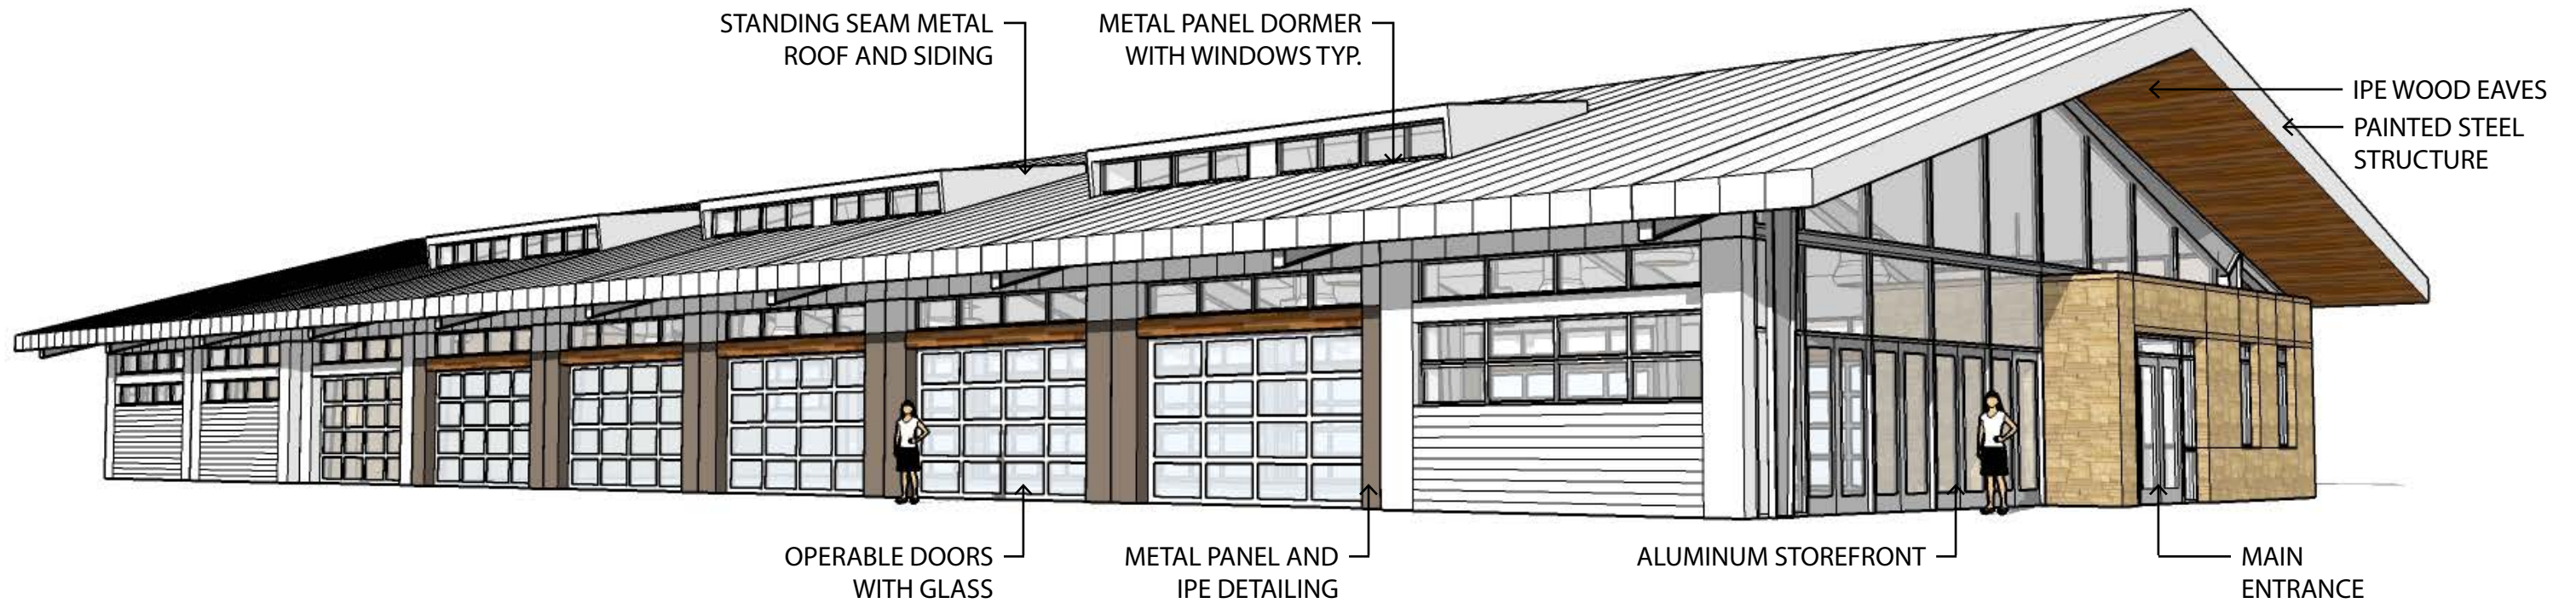

METAL PANEL DORMER  
WITH WINDOWS TYP.

STANDING SEAM METAL  
ROOF AND SIDING

Aerial View

Switchyard Park - Pavilion Option E Views

March 23, 2017

View from North East

View from North West

Switchyard Park - Pavilion Option E Views