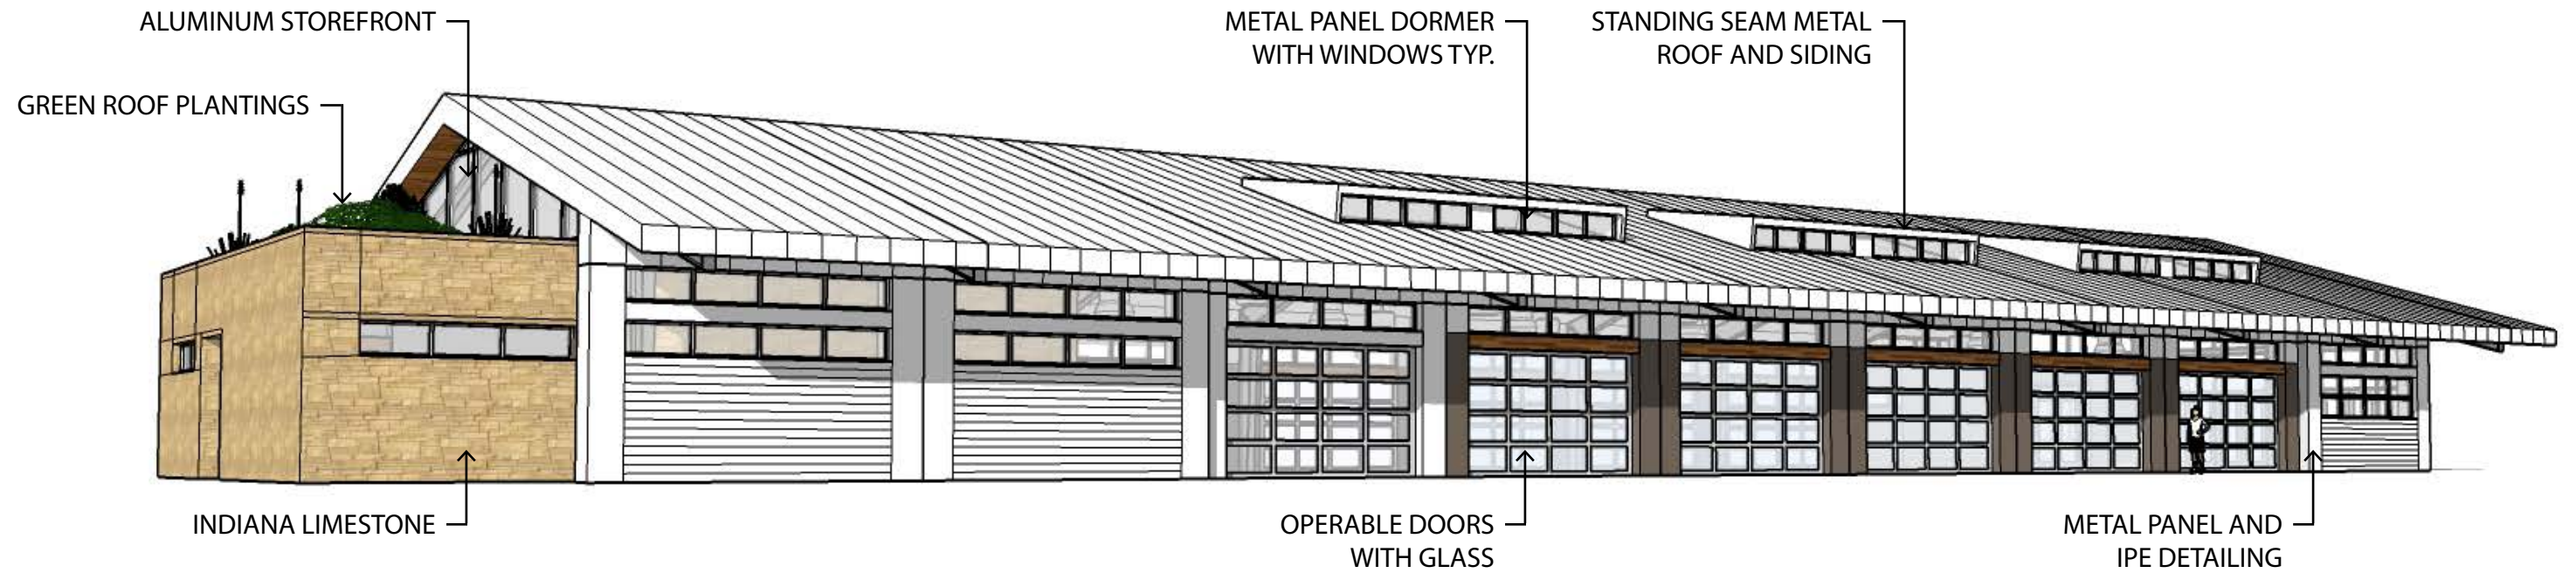

METAL PANEL DORMER  
WITH WINDOWS TYP.

STANDING SEAM METAL  
ROOF AND SIDING

Aerial View

Switchyard Park - Pavilion Option E Views

March 23, 2017

View from North East

View from North West

Switchyard Park - Pavilion Option E Views