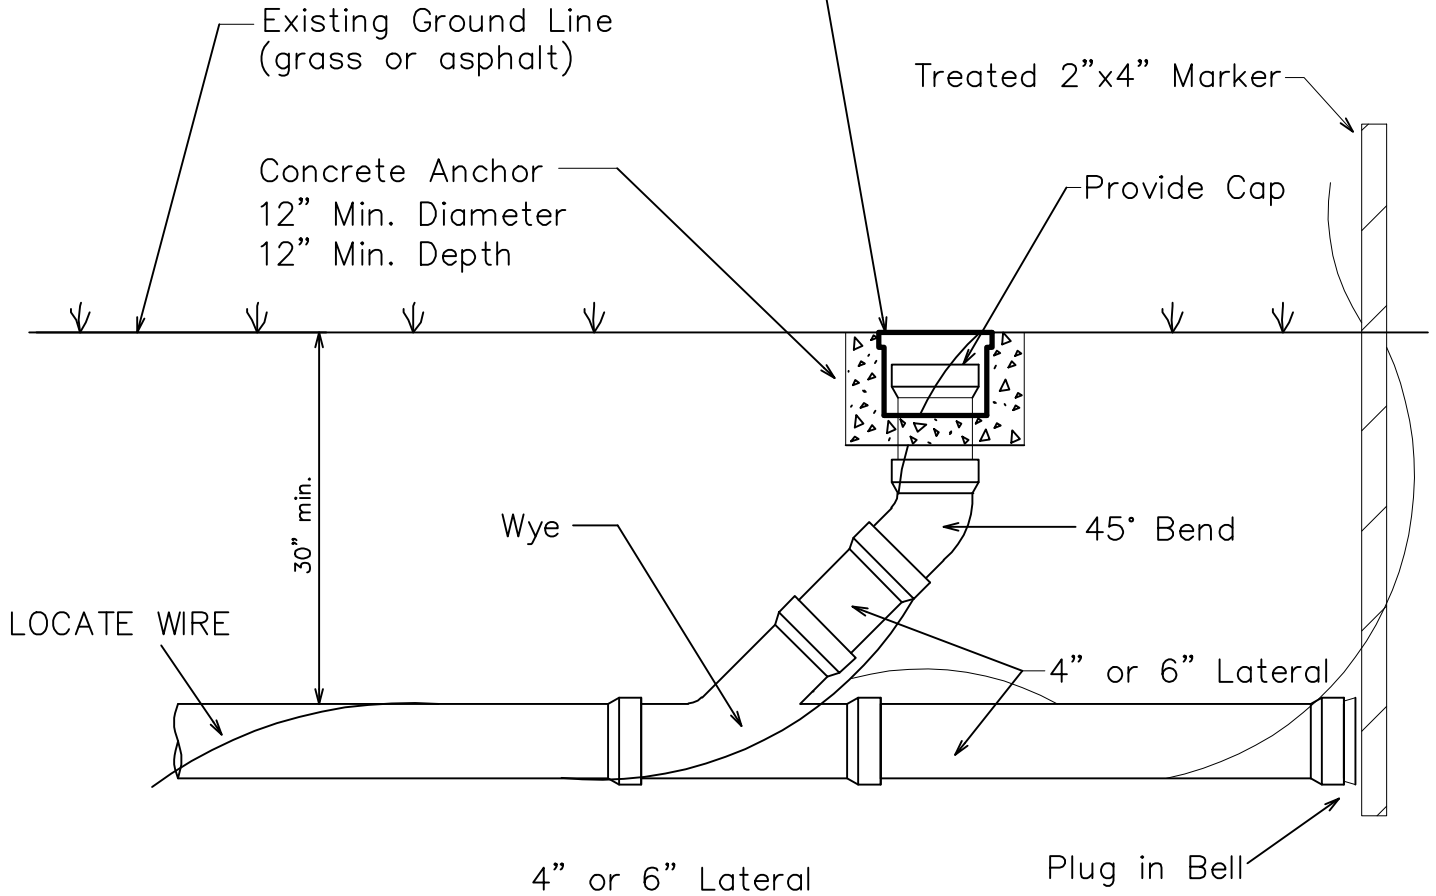

Protective Casting
 East Jordan Catalogue No. 2975
 or
 Neenah Catalogue No. R-1974-A

#10 solid insulated locate wire required from the city main to the clean-out at the property line.

PROFILE