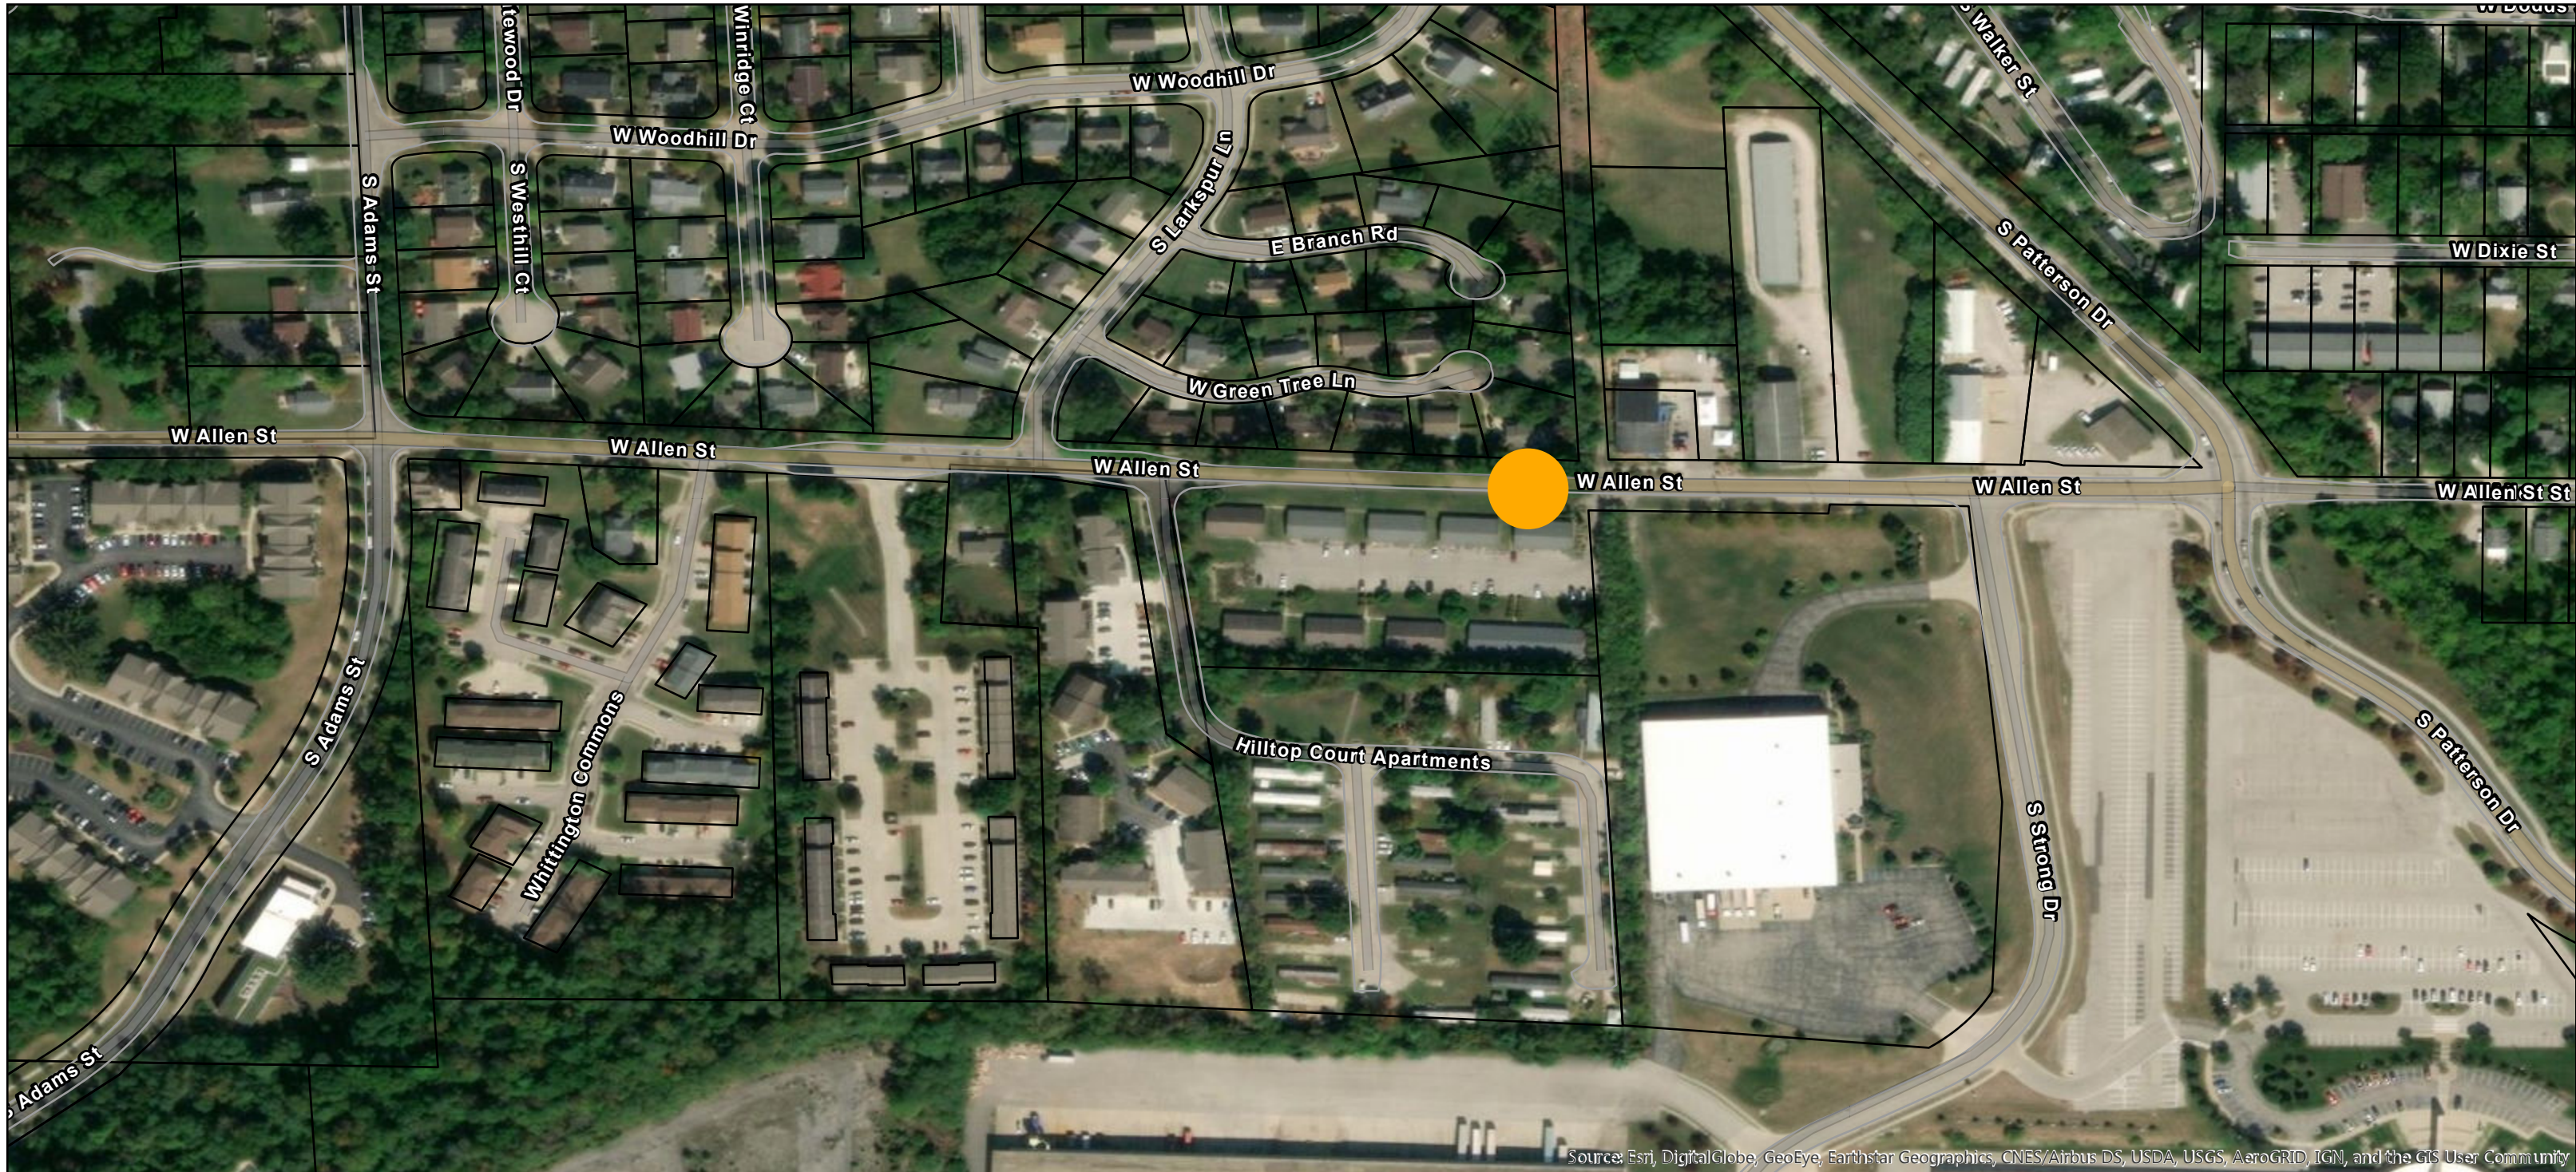

West Allen Street - Speed Data

Location of traffic counter - 2017

Results:

- 38 MPH 85th percentile speed
- 42 MPG 95th percentile speed
- 33 MPH average speed
- 6,158 ADT

0 175 350 700 Feet