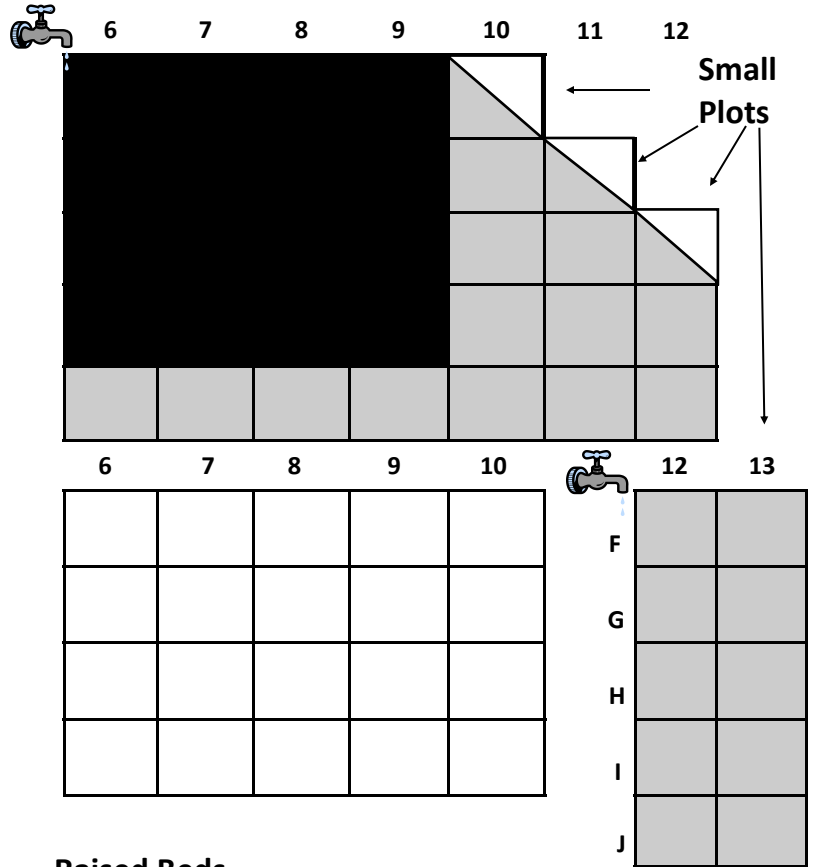

2020 Willie Streeter Community Gardens

Conventional Large Garden Plots

Organic Large Garden Plots

Raised Beds

Raised Beds

Large Garden Plots - Rows A-N
approx. 200 sq. ft. - 10' x 20' *

Small Garden Plots - Rows AA-KK
approx 100 sq. ft - 10' x 10'

*Plots A10, B11, C12, F13, L13 and N12 are exceptions as small plots

Raised Beds - 1-10
approx. 32 sq. ft. - 4' x 8' x 3.5'

= Season Extension Areas

Gate

Organic Small Garden Plots

Small Plots

Garden Shed

Restroom

Shelter and
Drinking
Fountain

PLEASE NOTE: Map not to scale.

Gate