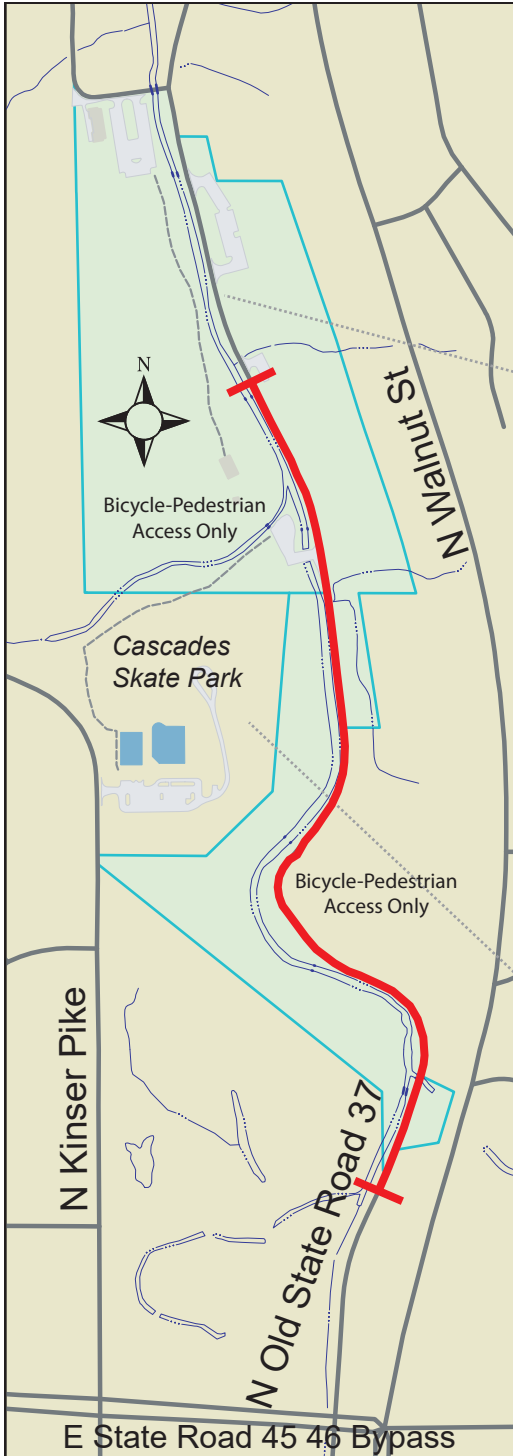

CITY OF BLOOMINGTON
Parks and Recreation

Lower Cascades Park

2851 N Old State Road 37

Legend	Restrooms
Parking	Shelter
Playground	Trail

Shelters

1 - Sycamore

2 - Waterfall

To Lower
Cascades Ballfields

Waterfall Trail (0.2 Miles)