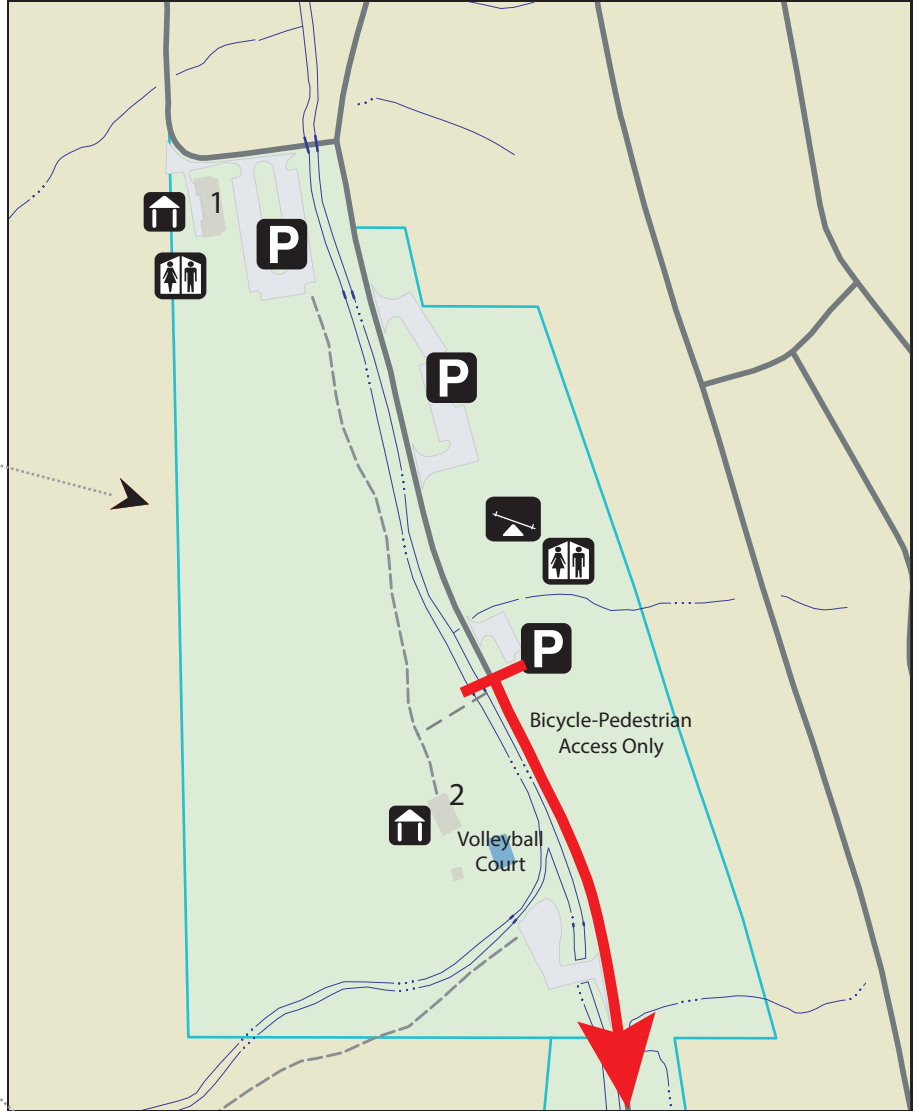

CITY OF BLOOMINGTON
Parks and Recreation

Lower Cascades Park

2851 N Old State Road 37

Legend	Restrooms
Parking	Shelter
Playground	Trail

Shelters

1 - Sycamore

2 - Waterfall

To Lower
Cascades Ballfields

Waterfall Trail (0.2 Miles)