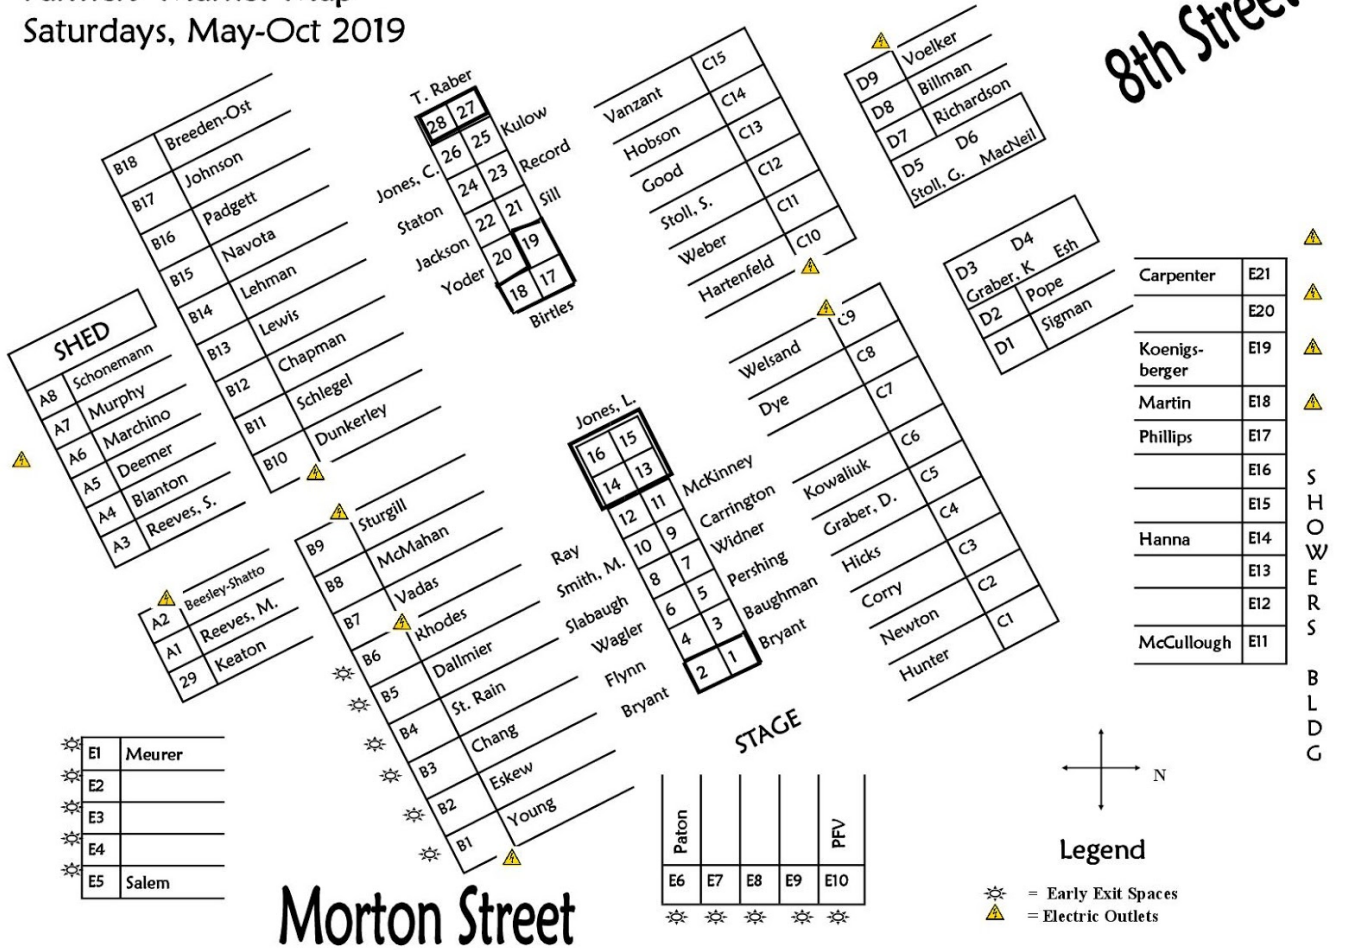

Bloomington Community  
Farmers' Market Map  
Saturdays, May-Oct 2019

# B-Line Trail

8th Street

Morton Street