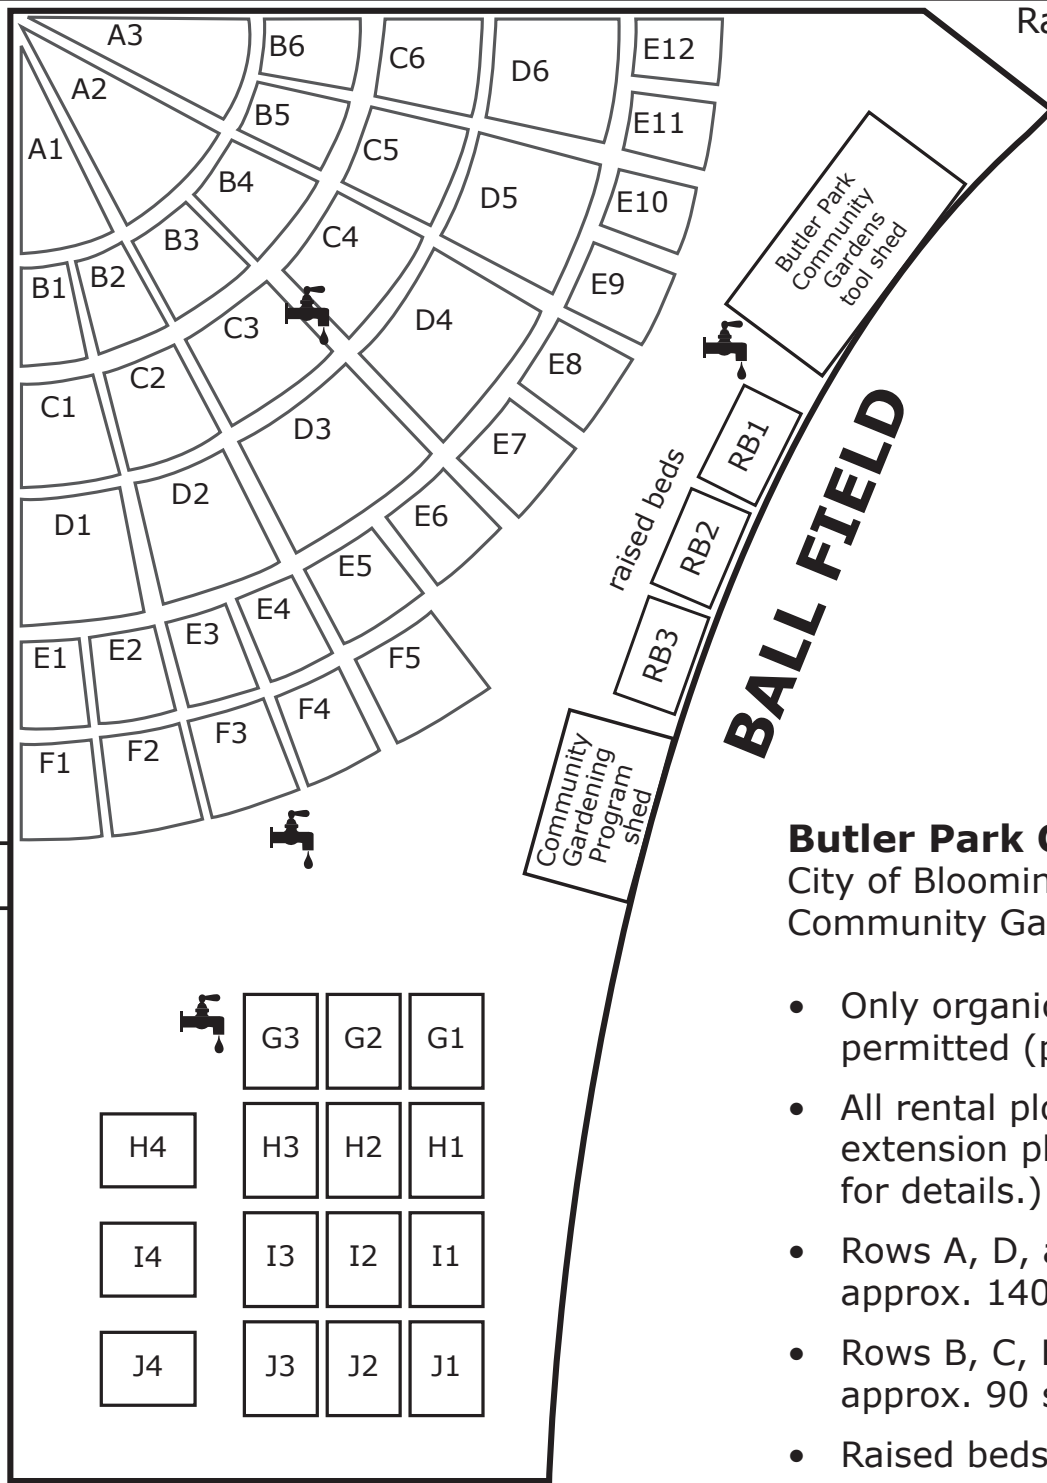

CITY OF BLOOMINGTON
Parks and Recreation

Butler Park Community Gardens
City of Bloomington Parks and Recreation
Community Gardening Program (CGP)

- Only organic gardening practices are permitted (per CGP Organic Guidelines).
- All rental plots are considered season extension plots (see CGP Contract for details.)
- Rows A, D, and G–J are large garden plots—approx. 140 sq. ft.
- Rows B, C, E, and F are small garden plots—approx. 90 sq. ft
- Raised beds are 4' × 8' × 2'

West Ninth Street