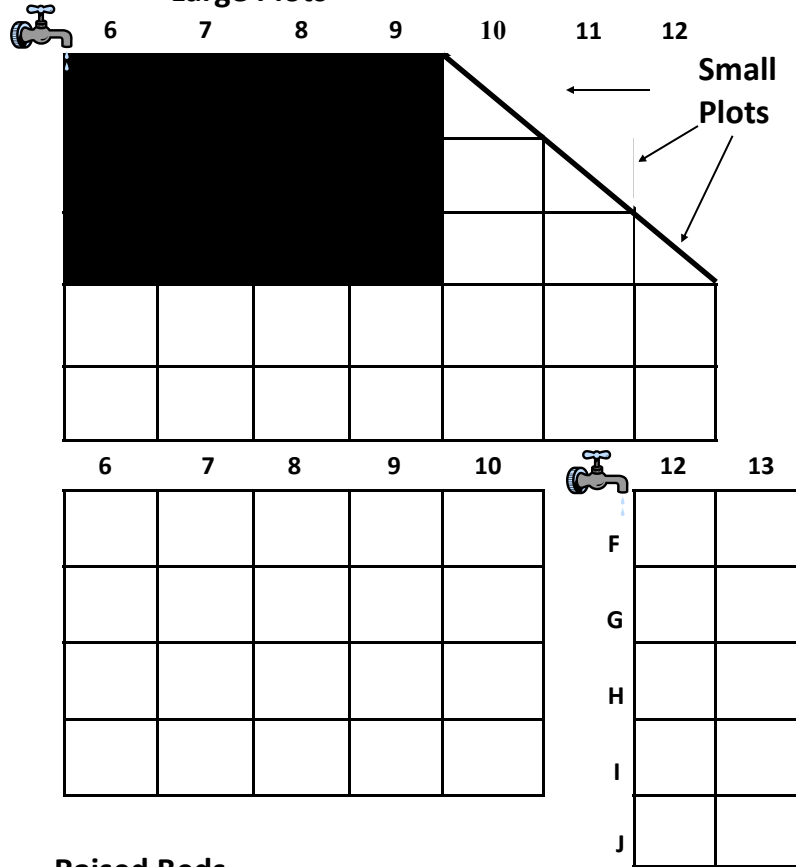

Willie Streeter Community Gardens

Large Plots

Large Plots

Raised Beds

Raised Beds

Large Garden Plots - Rows A-N
approx. 200 sq. ft. - 10' x 20' *

Small Garden Plots - Rows AA-KK
approx 100 sq. ft - 10' x 10'

*Plots A10, B11, C12 are exceptions as small plots

Raised Beds - 1-10
approx. 32 sq. ft. - 4' x 8' x 3.5'

Gate

Large Plots

Parking Lot

Garden Shed

Restroom

Shelter and
Drinking
Fountain

PLEASE NOTE: Map not to scale.

Gate