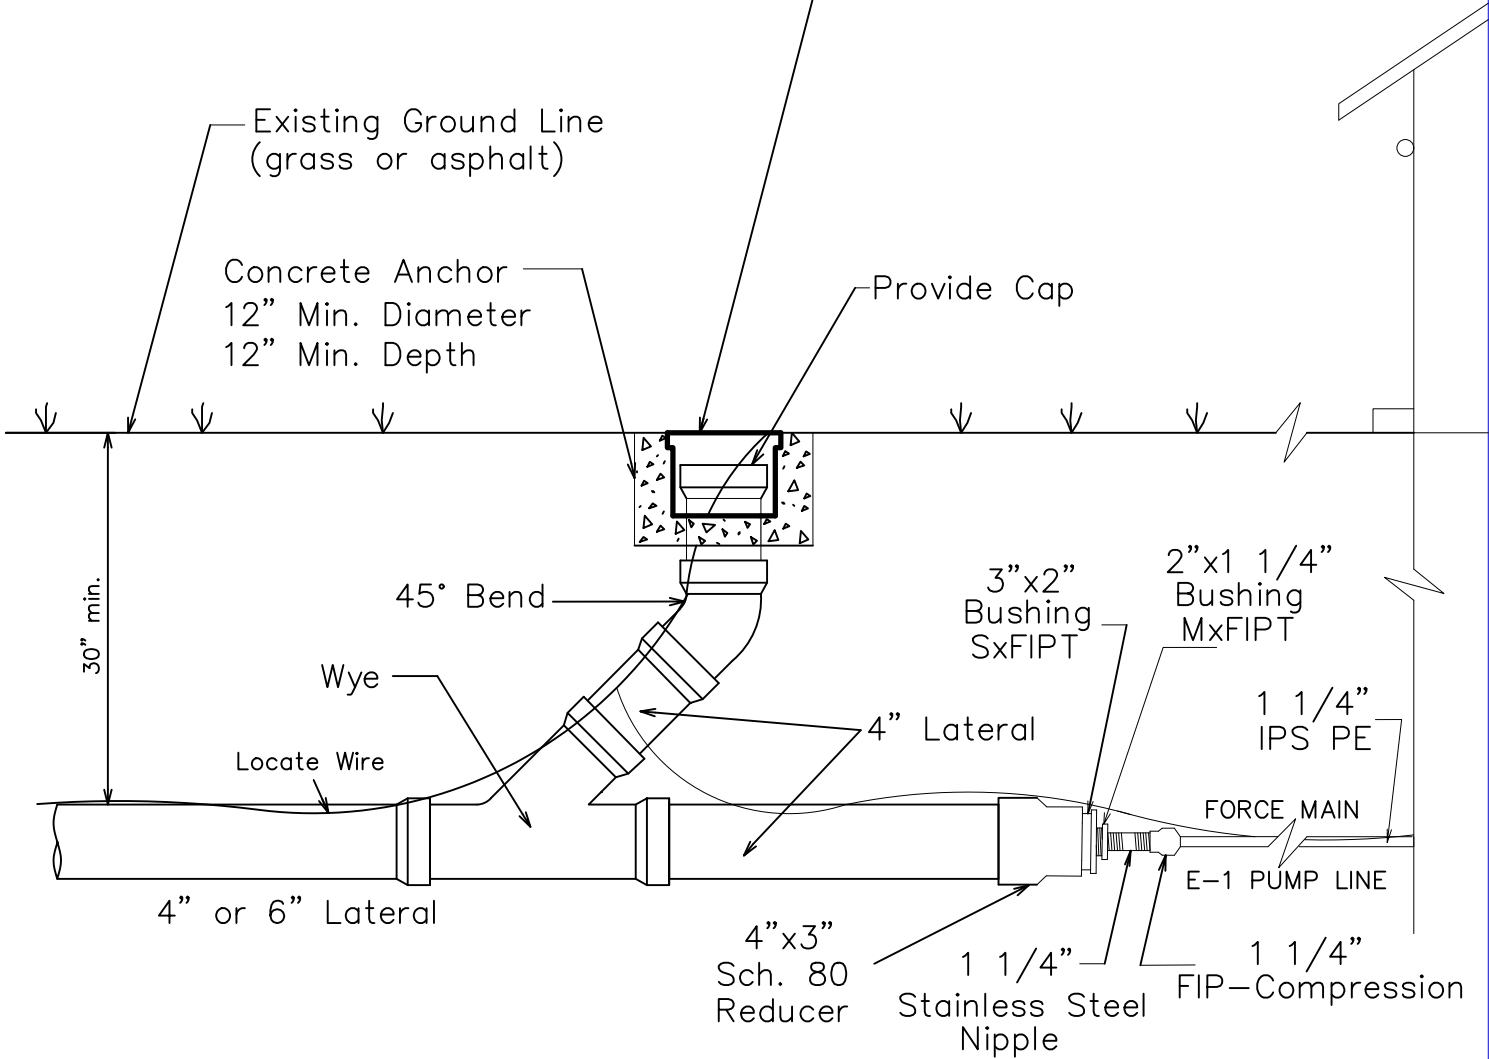

Protective Casting
 East Jordan Catalogue No. 2975 or
 Neenah Catalogue No. R-1974-A

#10 solid insulated locate wire required from the city main to the clean-out at the property line.

PROFILE