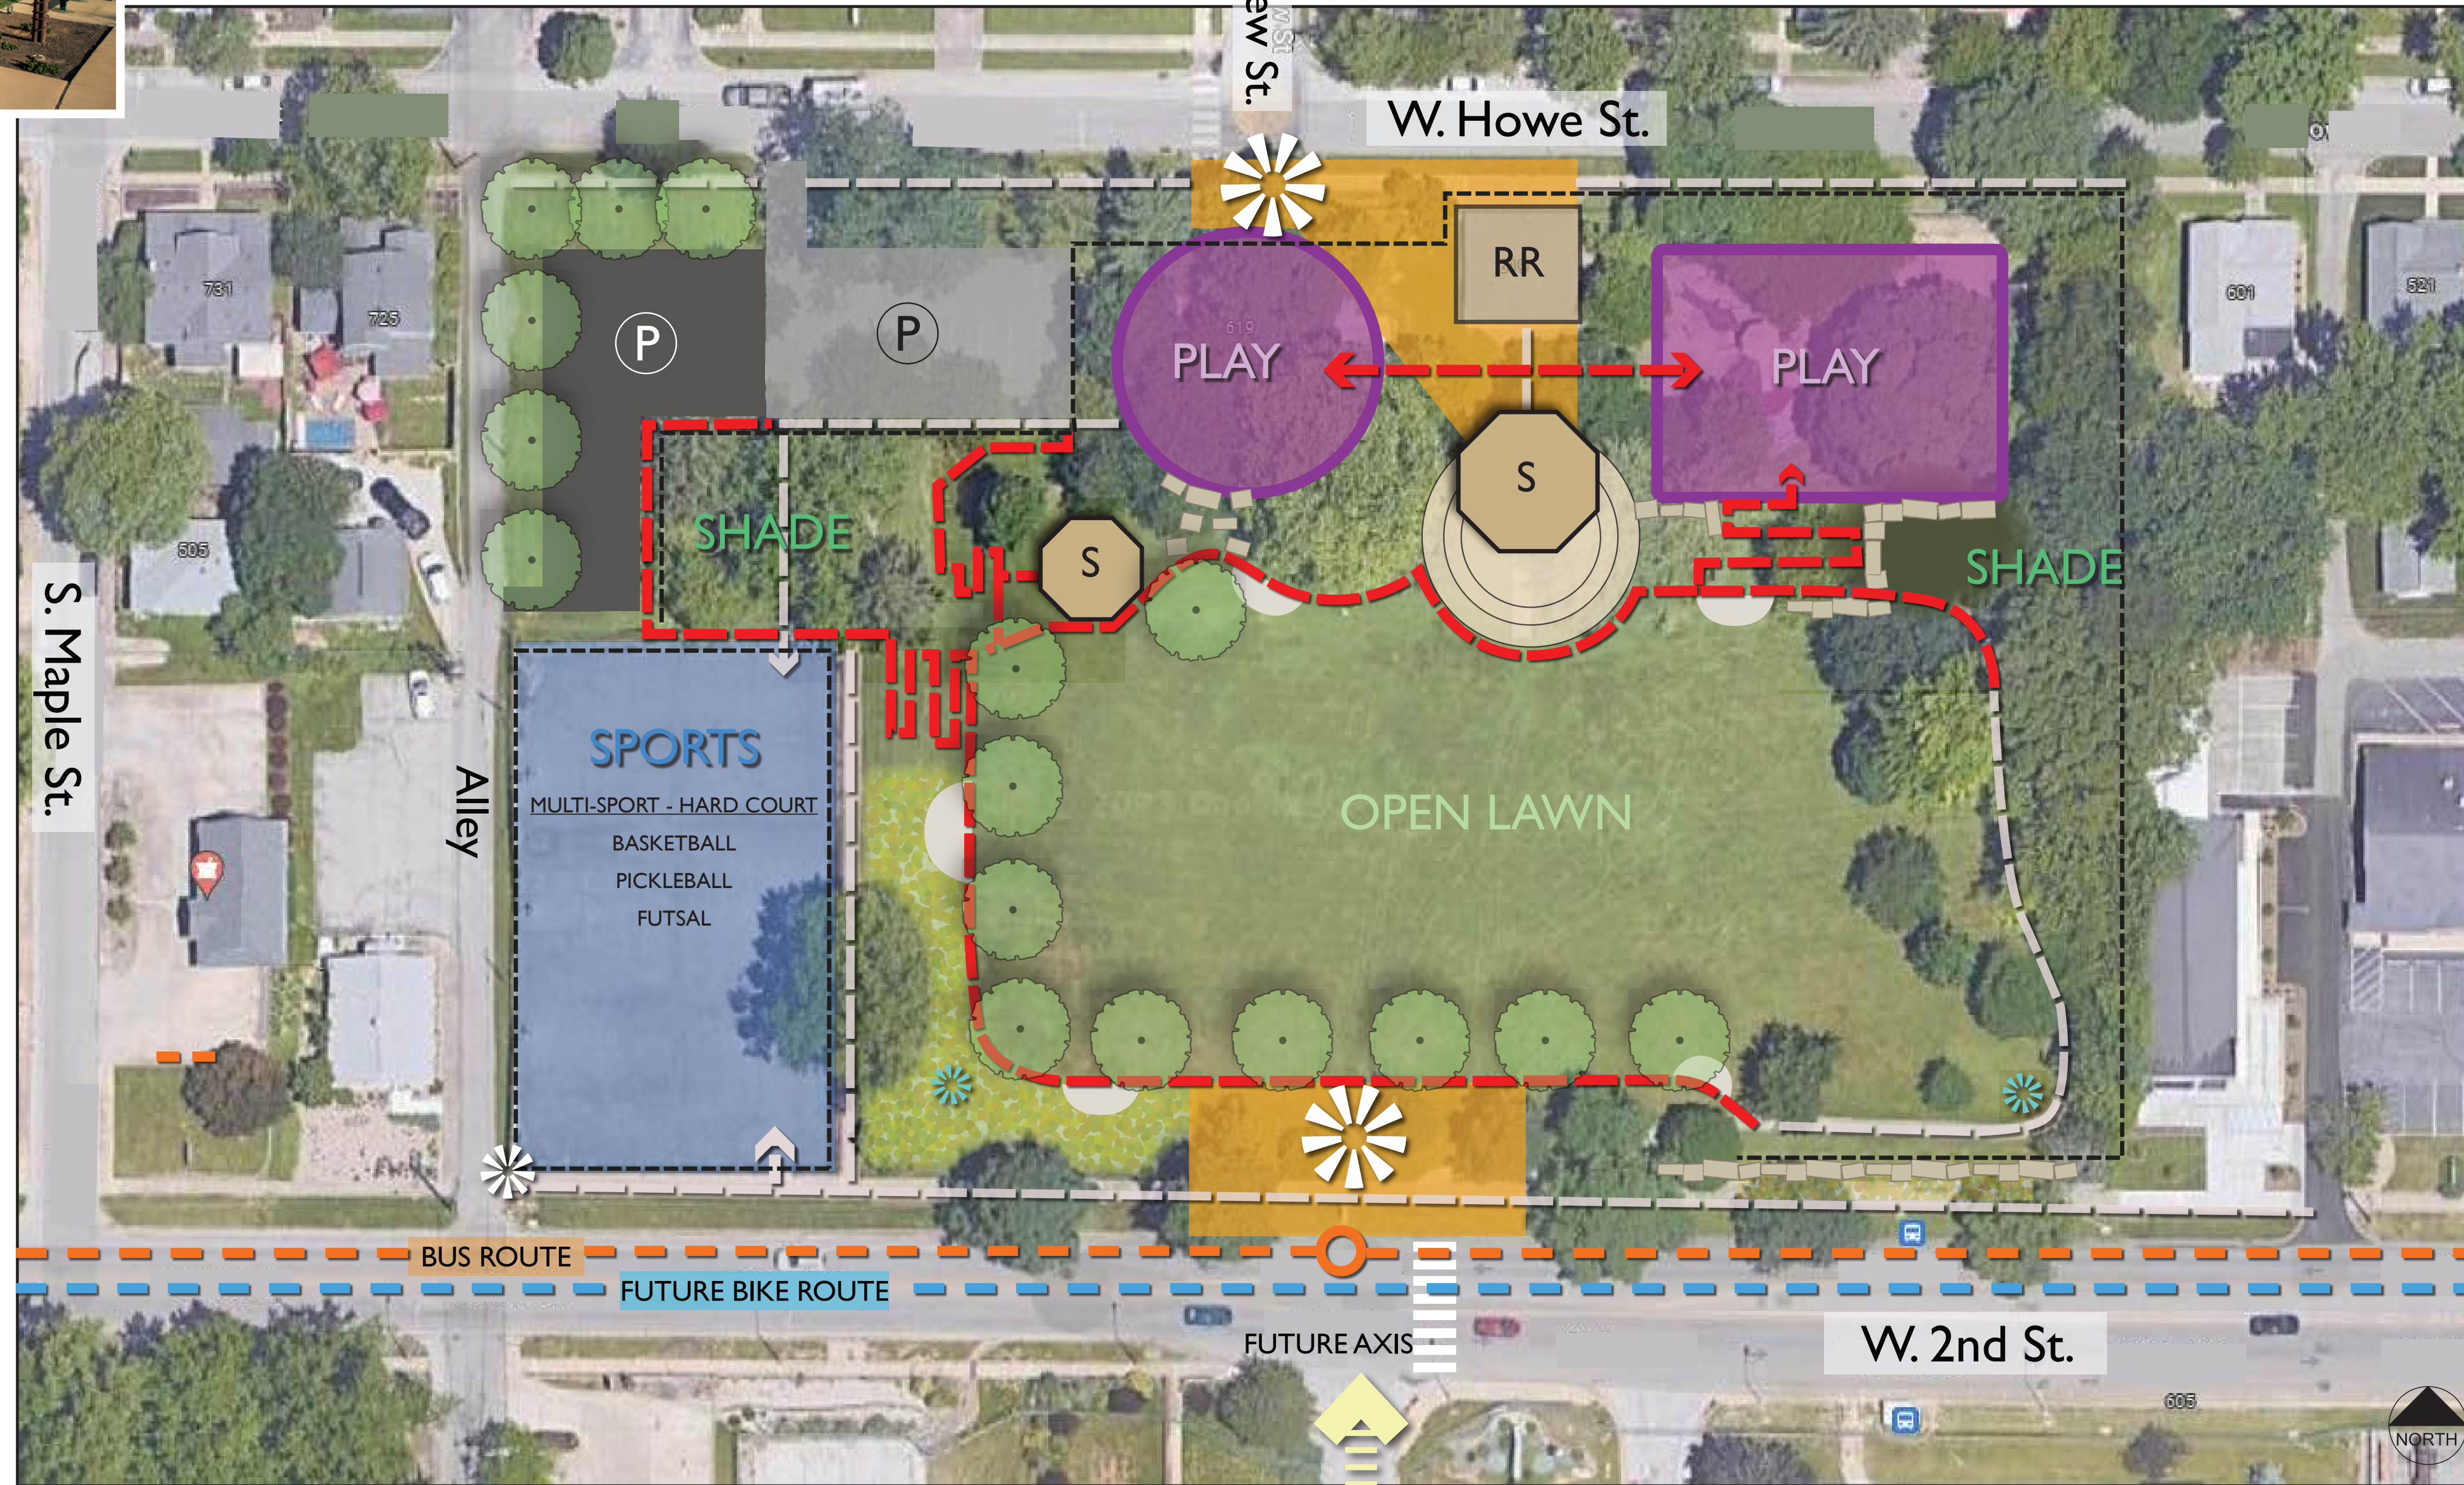

## Nearby Amenities & Connections

Building Trades Park . September 2023

ARTFUL NEIGHBORHOOD GATEWAY

CURRENT VIEW FACING SOUTH

NATURAL STONE BLOCK IN HILLSIDE

MULTI-SPORT COURT

TRANSIT STOP EXAMPLES

BIKE REPAIR STOP

**Conceptual Design - Low Impact**

Building Trades Park . September 2023

NEIGHBORHOOD MARKET PLAZA

TERRACED OVERLOOK PLAZA

- PLAYGROUND
- SPORT
- PARKING
- PLAZA / GATHERING / PUBLIC
- FOCAL POINT - GATEWAY / SIGN / SCULPTURE
- PARK SHELTER
- PATH - EXISTING
- PATH - PROPOSED
- RAMP(S)
- FENCE
- NATIVE PRAIRIE GARDEN
- FOCAL POINT - ART / INTERPRETIVE