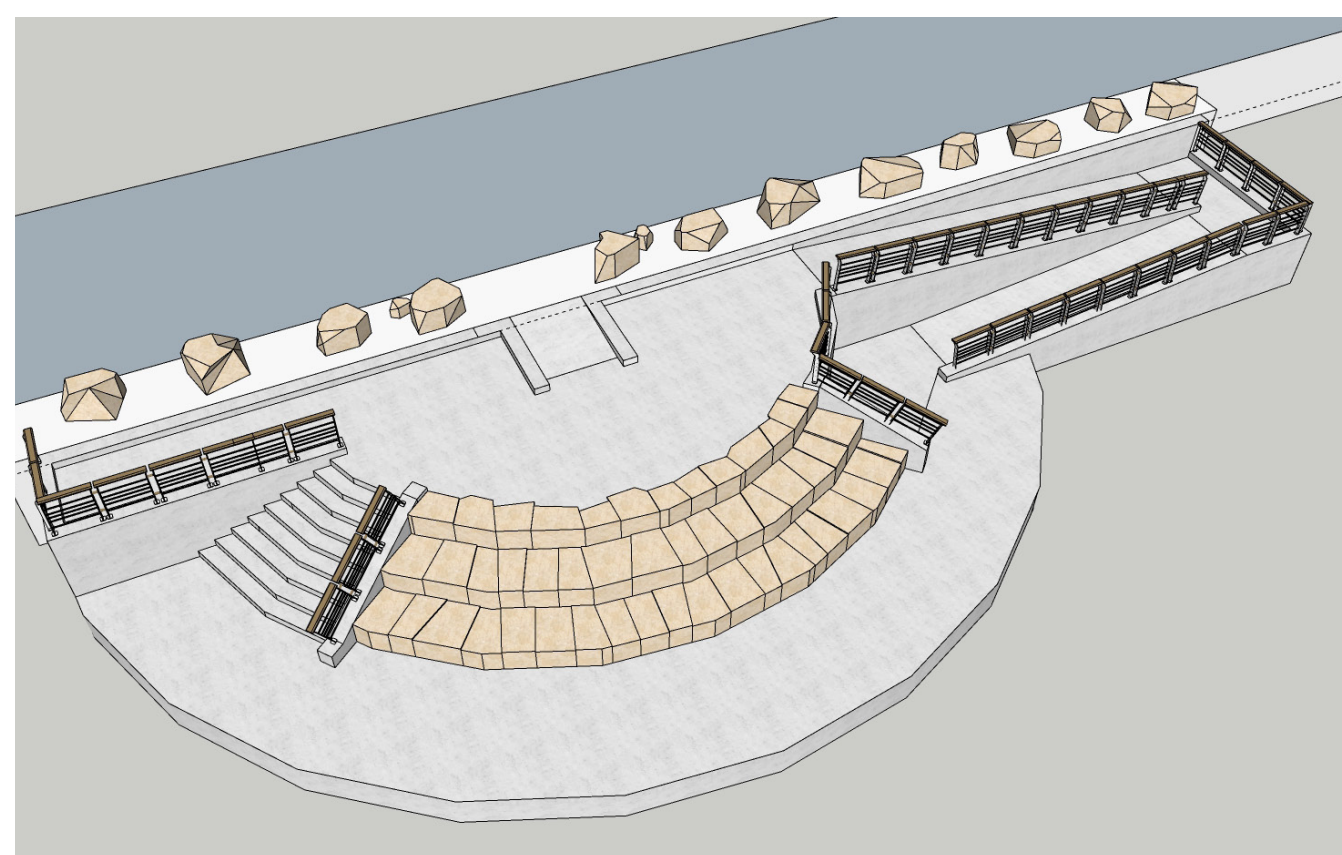

**Conceptual Design - Low Impact**

Building Trades Park . September 2023

NEIGHBORHOOD MARKET PLAZA

TERRACED OVERLOOK PLAZA

- PLAYGROUND
- SPORT
- PARKING
- PLAZA / GATHERING / PUBLIC
- FOCAL POINT - GATEWAY / SIGN / SCULPTURE
- PARK SHELTER
- PATH - EXISTING
- PATH - PROPOSED
- RAMP(S)
- FENCE
- NATIVE PRAIRIE GARDEN
- FOCAL POINT - ART / INTERPRETIVE