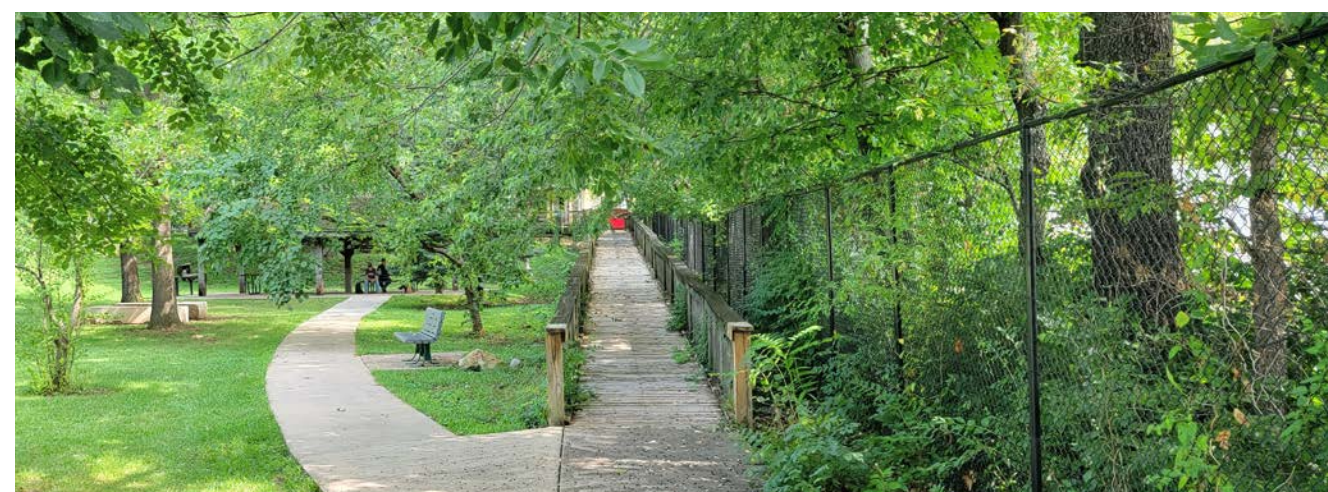

INCREASE ACCESSIBILITY - FULLY ADA COMPLIANT