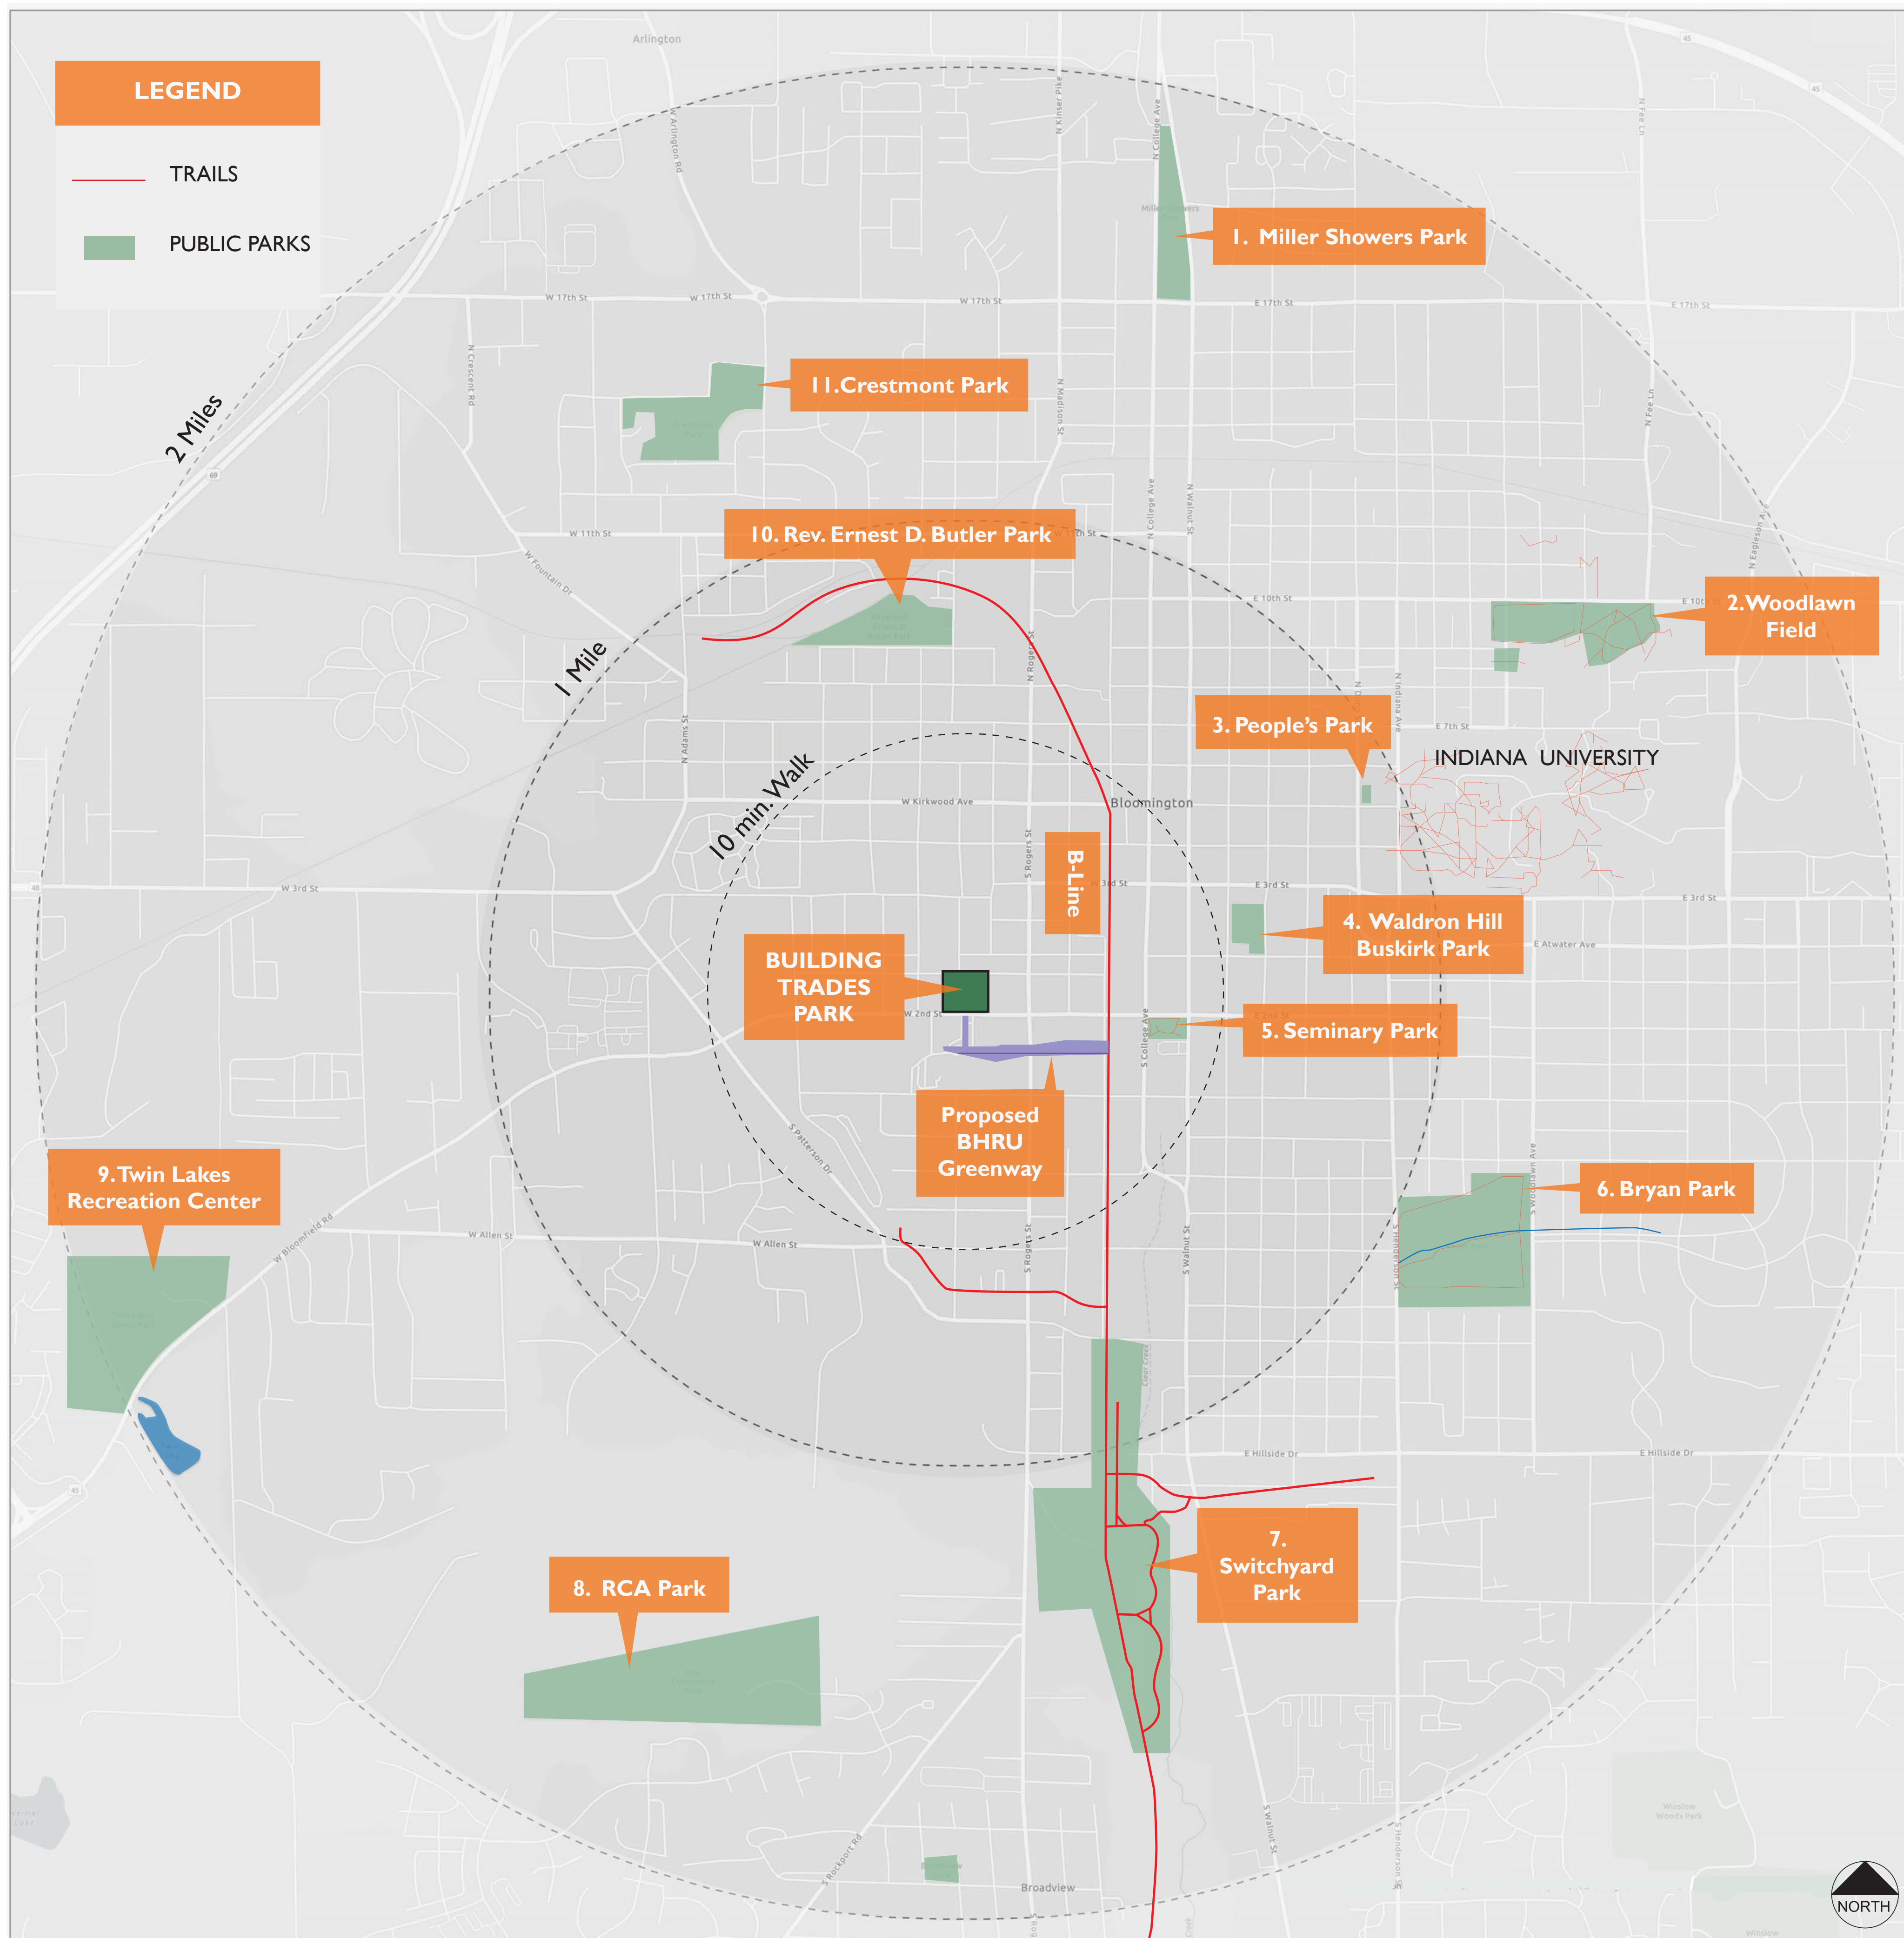

- PLAYGROUND
- SPORT
- PARKING
- BOARDWALK / RAMP
- PARK SHELTER
- PATH - EXISTING
- WALL
- FENCE
- WOOD RAILING
- FOCAL POINT - INTERPRETIVE SIGN

PLAN FOR FUTURE DEVELOPMENT - View: Future Gateway looking North

### 1. Miller Showers Park

- Pedestrian Trails
- Plaza
- Wetland
- Artwork
- Distance from Building Trades Park: **1.5 miles**