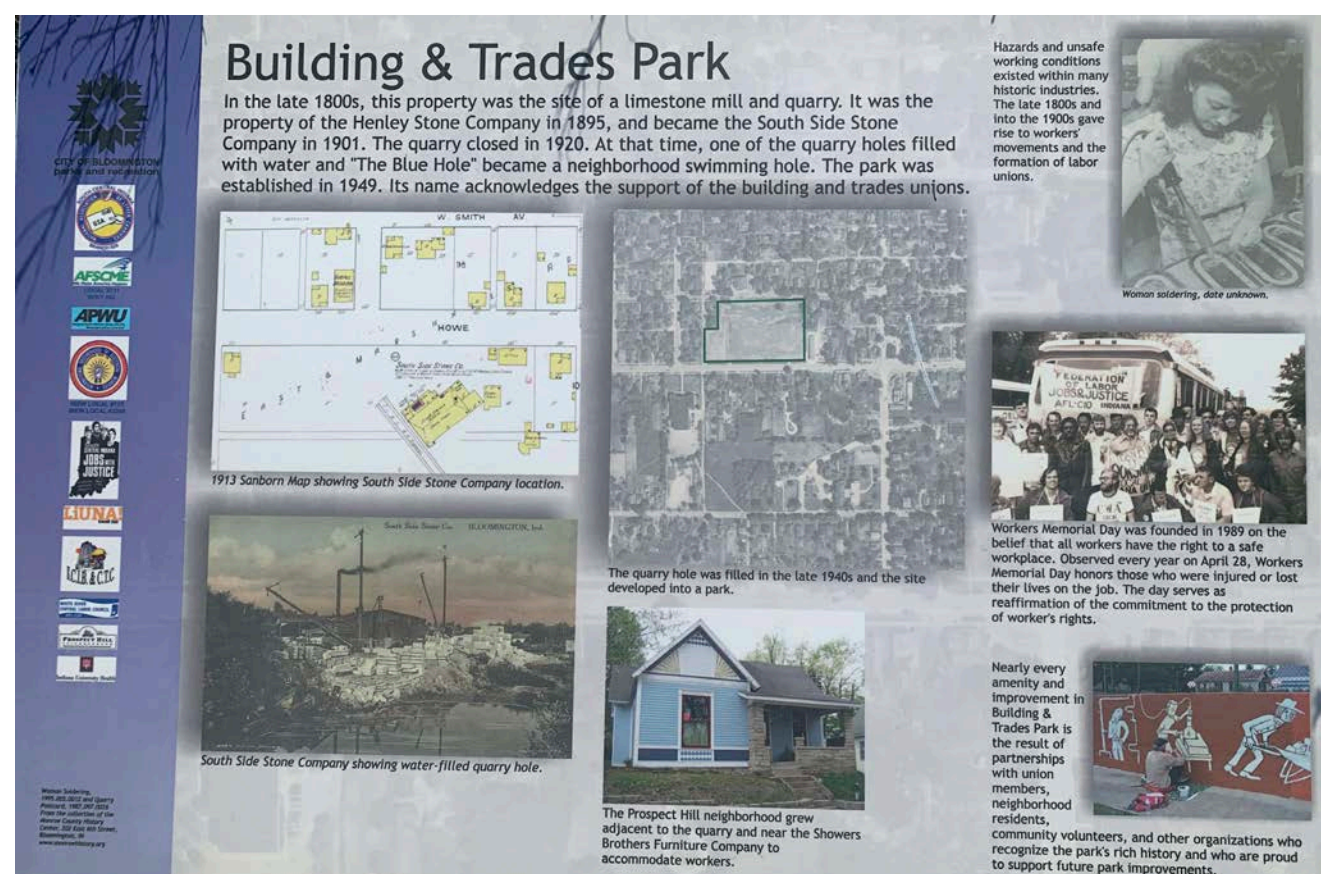

MATURE TREES & SHADE  
TOPOGRAPHY CHANGE FROM QUARRY HISTORY

EXISTING MURALS, & ARTWORKS HONORING BUILDING TRADES

INTERPRETIVE SIGNAGE DISPLAYS PARK'S HISTORY AS A LIMESTONE QUARRY

- MATURE TREES & SHADE
- CULTURAL & HISTORICAL FABRIC
- UNIQUE PUBLIC ART OPPORTUNITIES
- NEIGHBORHOOD GATEWAY
- FUTURE DEVELOPMENT (SOUTH)

58 BLOOMINGTON HOSPITAL SITE REDEVELOPMENT | MASTER PLAN REPORT  
PROPOSED FUTURE DEVELOPMENT ON OLD HOSPITAL SITE TO THE SOUTH - RESIDENTIAL AND MIXED-USE, WITH CENTRAL GREENWAY BOULEVARD

- PLAYGROUND
- SPORT
- PARKING
- BOARDWALK / RAMP
- PARK SHELTER
- PATH - EXISTING
- WALL
- FENCE
- WOOD RAILING
- FOCAL POINT - INTERPRETIVE SIGN