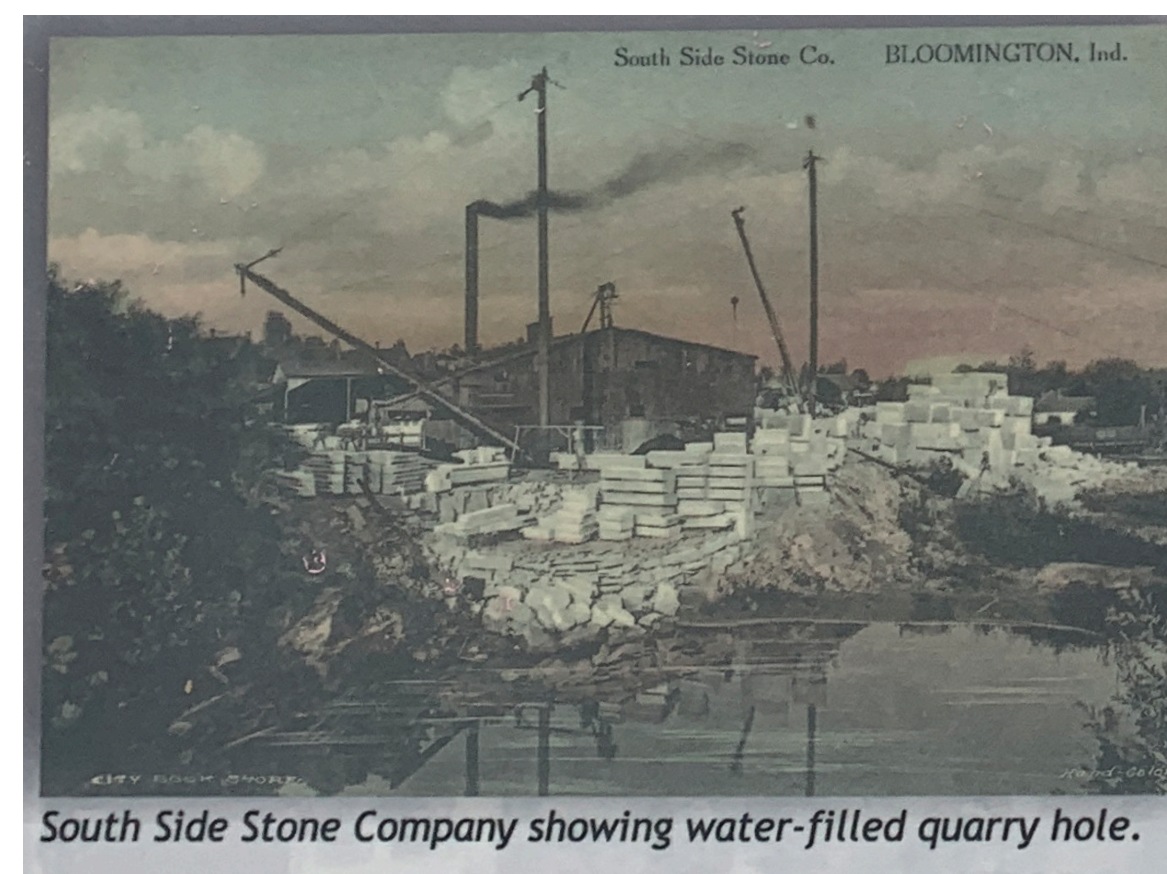

MATURE TREES & SHADE  
TOPOGRAPHY CHANGE FROM QUARRY HISTORY

EXISTING MURALS, & ARTWORKS HONORING BUILDING TRADES

INTERPRETIVE SIGNAGE DISPLAYS PARK'S HISTORY AS A LIMESTONE QUARRY

- MATURE TREES & SHADE
- CULTURAL & HISTORICAL FABRIC
- UNIQUE PUBLIC ART OPPORTUNITIES
- NEIGHBORHOOD GATEWAY
- FUTURE DEVELOPMENT (SOUTH)