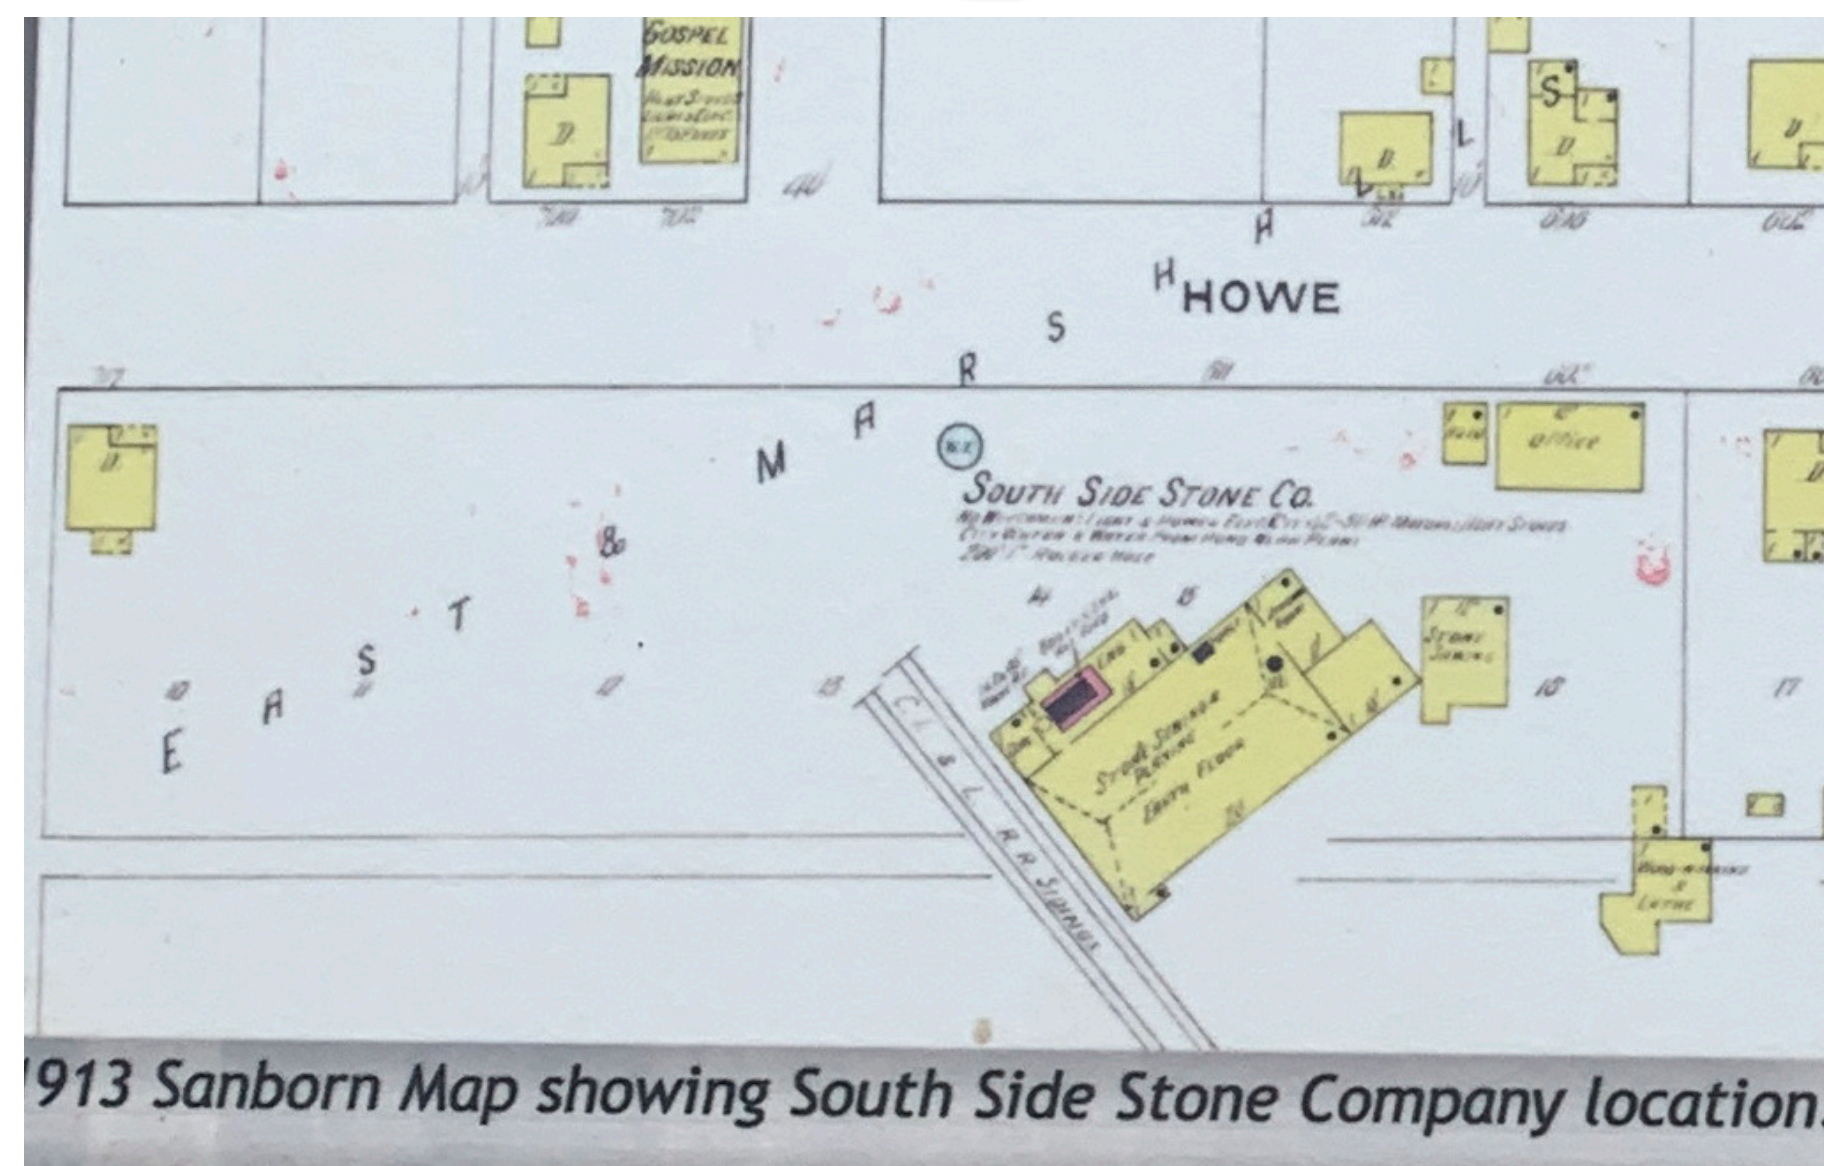

PRAIRIE GARDEN W/ ART INSTALLATIONS - Beech Grove, IN

INCORPORATE HISTORY - RAILROAD FOOTPRINT

HIGHLINE PARK - NYC