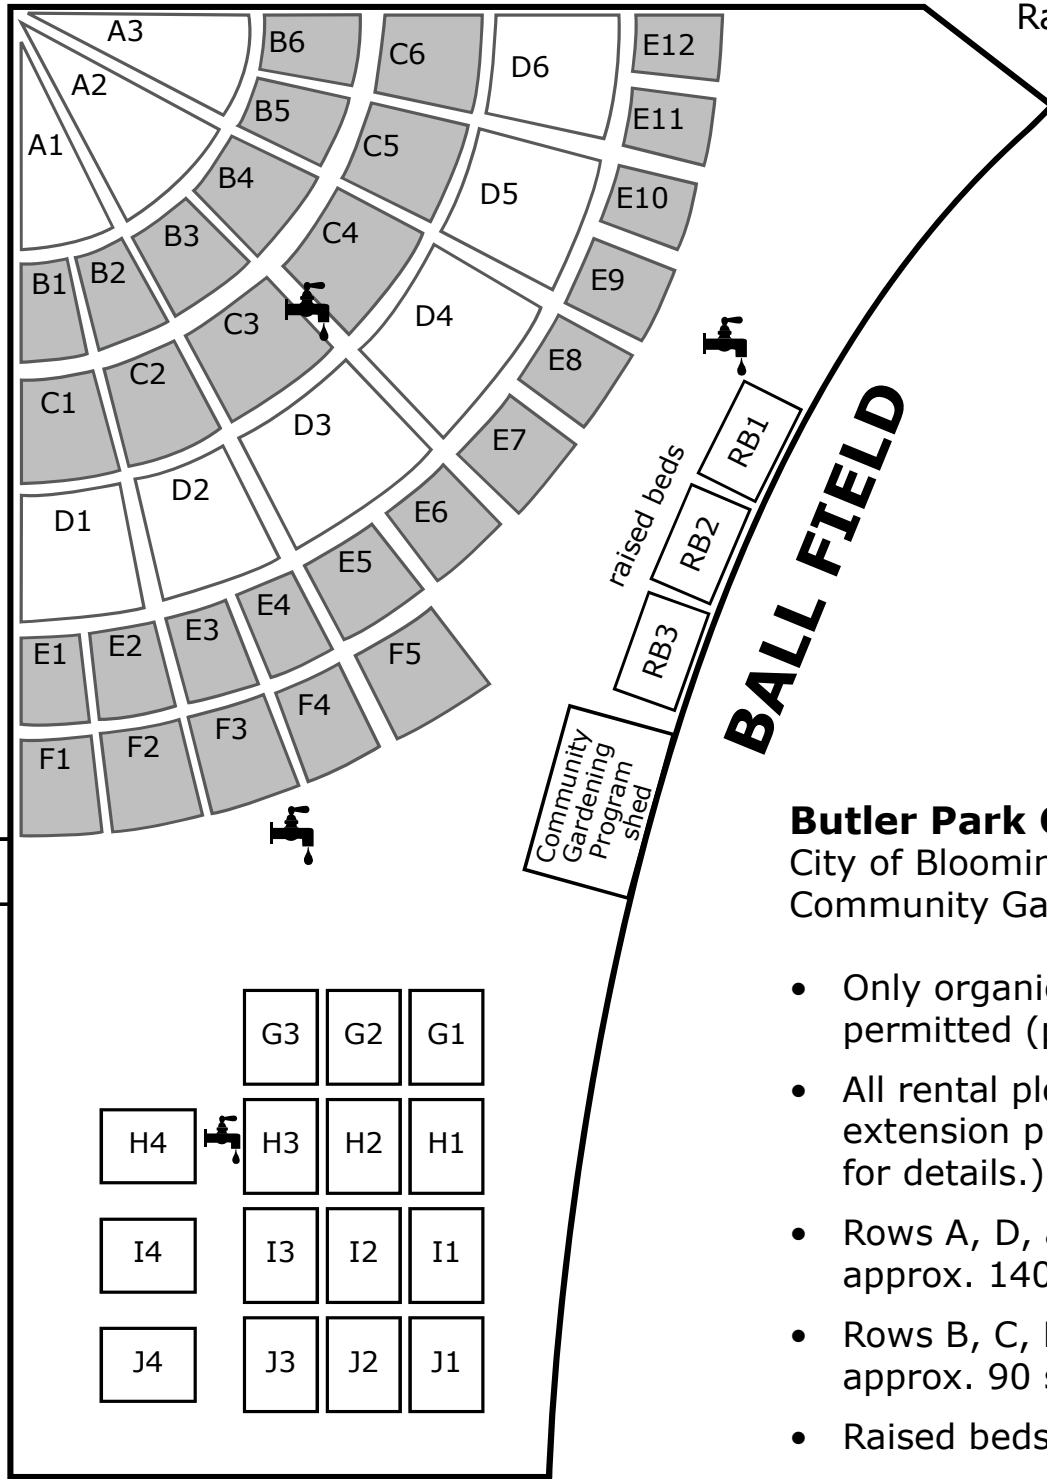

Railroad tracks

Butler Park Community Gardens

City of Bloomington Parks and Recreation
Community Gardening Program (CGP)

- Only organic gardening practices are permitted (per CGP Organic Guidelines).
- All rental plots are considered season extension plots (see CGP Contract for details.)
- Rows A, D, and G–J are large garden plots—approx. 140 sq. ft.
- Rows B, C, E, and F are small garden plots—approx. 90 sq. ft
- Raised beds are 4' × 8' × 2'

West Ninth Street